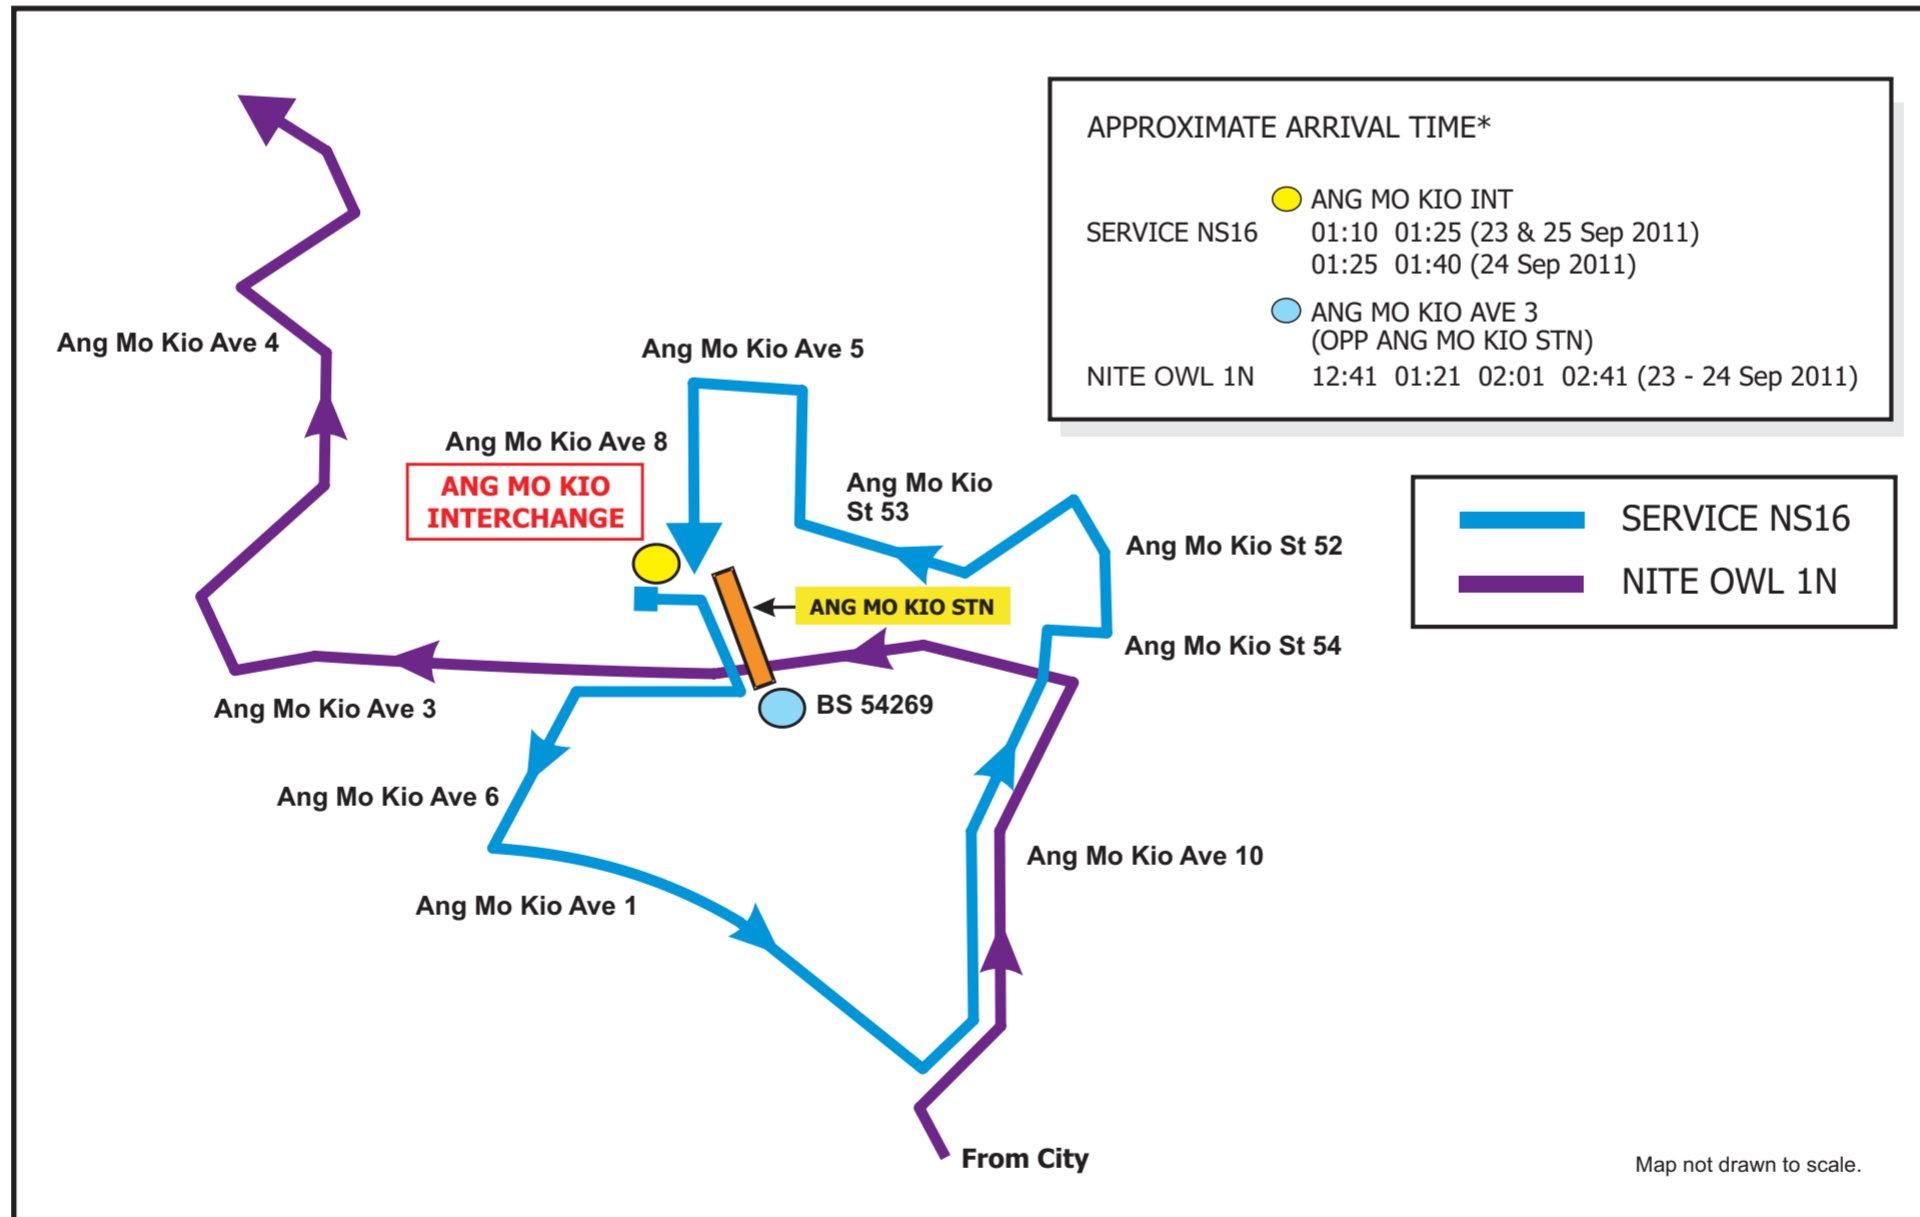

# From Ang Mo Kio Interchange

## 从宏茂桥转换站

### 2011 Formula One™ Singapore Grand Prix

Flat fare of \$1.50 for NS service.

\*Actual arrival time may vary subject to traffic condition.