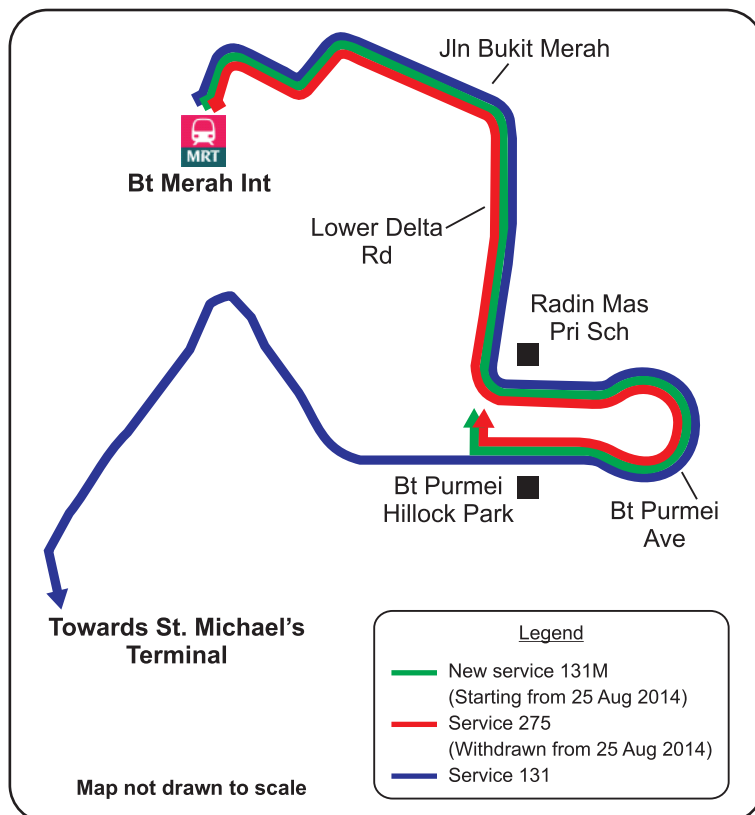

131M New Service 131M 新路线131M

275 Withdrawal of Service 275 路线275将终止服务

Service 131M will be introduced from Monday, 25 August 2014. It will supplement Service 131 and will serve the same route as Service 275, which will stop operating from Monday, 25 August 2014.

从2014年8月25日(星期一)起, 路线131M将开始川行服务。此路线将辅助路线131并和路线275川行于相同的路段。同时, 路线275将从2014年8月25日(星期一)起, 终止服务。

Operating Hours

Bukit Merah Interchange :
 Service 131M : 6.40am – 9.10am (Weekdays - Morning)
 5.10pm – 7.40pm (Weekdays - Evening)
 Service 131 : 5.45am – 12.00am (Daily)
St. Michael's Terminal :
 Service 131 : 5.45am – 11:30pm (Daily)

Route of Service 131M (Loop)

Road Name	Bus Stop Description	Bus Stop No.
BT MERAH CENTRAL	BT MERAH INT	10009
JLN BT MERAH	BLK 119	10089
LOWER DELTA RD	OPP CENDEX CTR	10369
	OPP ST. THERESA'S CONVENT	14039
BT PURMEI AVE	OPP BLK 109	14389
	BLK 109	14381
LOWER DELTA RD	ST. THERESA'S CONVENT	14031
	CENDEX CTR	10361
JLN BT MERAH	OPP BLK 120	10081
BT MERAH CENTRAL	BT MERAH INT	10009