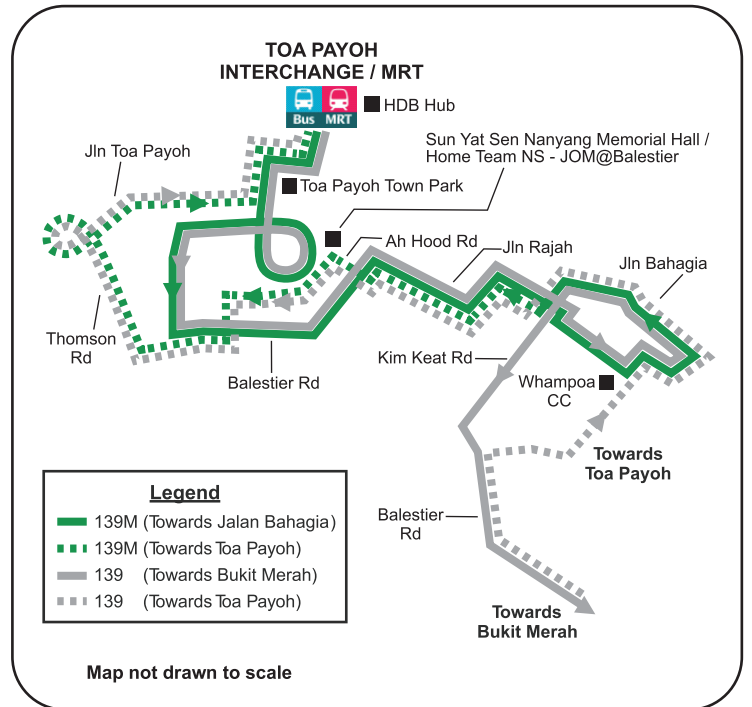

Bringing You More Buses, Better Rides

139M

New Supplementary Service From Sunday, 14 September 2014

新补助路线从2014年9月14日 (星期日) 起开始川行服务

- Supplements Service 139 and provides connection between Toa Payoh interchange and Jalan Bahagia
- Serves Toa Payoh and St. Michael's estates
- Provides convenient access to Toa Payoh Interchange / MRT, HDB Hub, Toa Payoh Town Park, Sun Yat Sen Nanyang Memorial Hall, Home Team NS - JOM@Balestier and Whampoa CC
- 补助路线139并衔接大巴窑巴士转换站和惹兰巴合宜亚
- 服务大巴窑和圣迈克住宅区
- 方便通往大巴窑巴士转换站 / 地铁站, 大巴窑市镇公园, 孙中山南洋纪念馆, 内政团队战备人员俱乐部和黄埔民众俱乐部

Operating Hours

Toa Payoh Interchange :
5.35am - 11.00pm (Weekdays)
5.45am - 11.00pm (Weekends & Public Holidays)

Route of Service 139M (Loop)					
Road Name	Bus Stop Description	Bus Stop No.	Road Name	Bus Stop Description	Bus Stop No.
LOR 6 TOA PAYOH	TOA PAYOH INT	52008	JLN BAHAGIA	BET BLKS 33/34	52109
JLN TOA PAYOH	OPP TRELIS TWRS	52079	JLN RAJAH	CURTIN S'PORE	52419
BALESTIER RD	BALESTIER CTR	50161		OPP BLK 102	52409
	OPP MOULMEIN CC	50171	AH HOOD RD	OPP EASB	52479
JLN RAJAH	BLK 102	52401	BALESTIER RD	AFT IRRAWADDY RD	50169
	BLK 105	52411	THOMSON RD	OPP TAN TONG MENG TWR	51011
WHAMPOA RD	BLK 114	52451	JLN TOA PAYOH	TRELIS TWRS	52071
JLN BAHAGIA	BLK 29	52129	LOR 6 TOA PAYOH	TOA PAYOH INT	52008