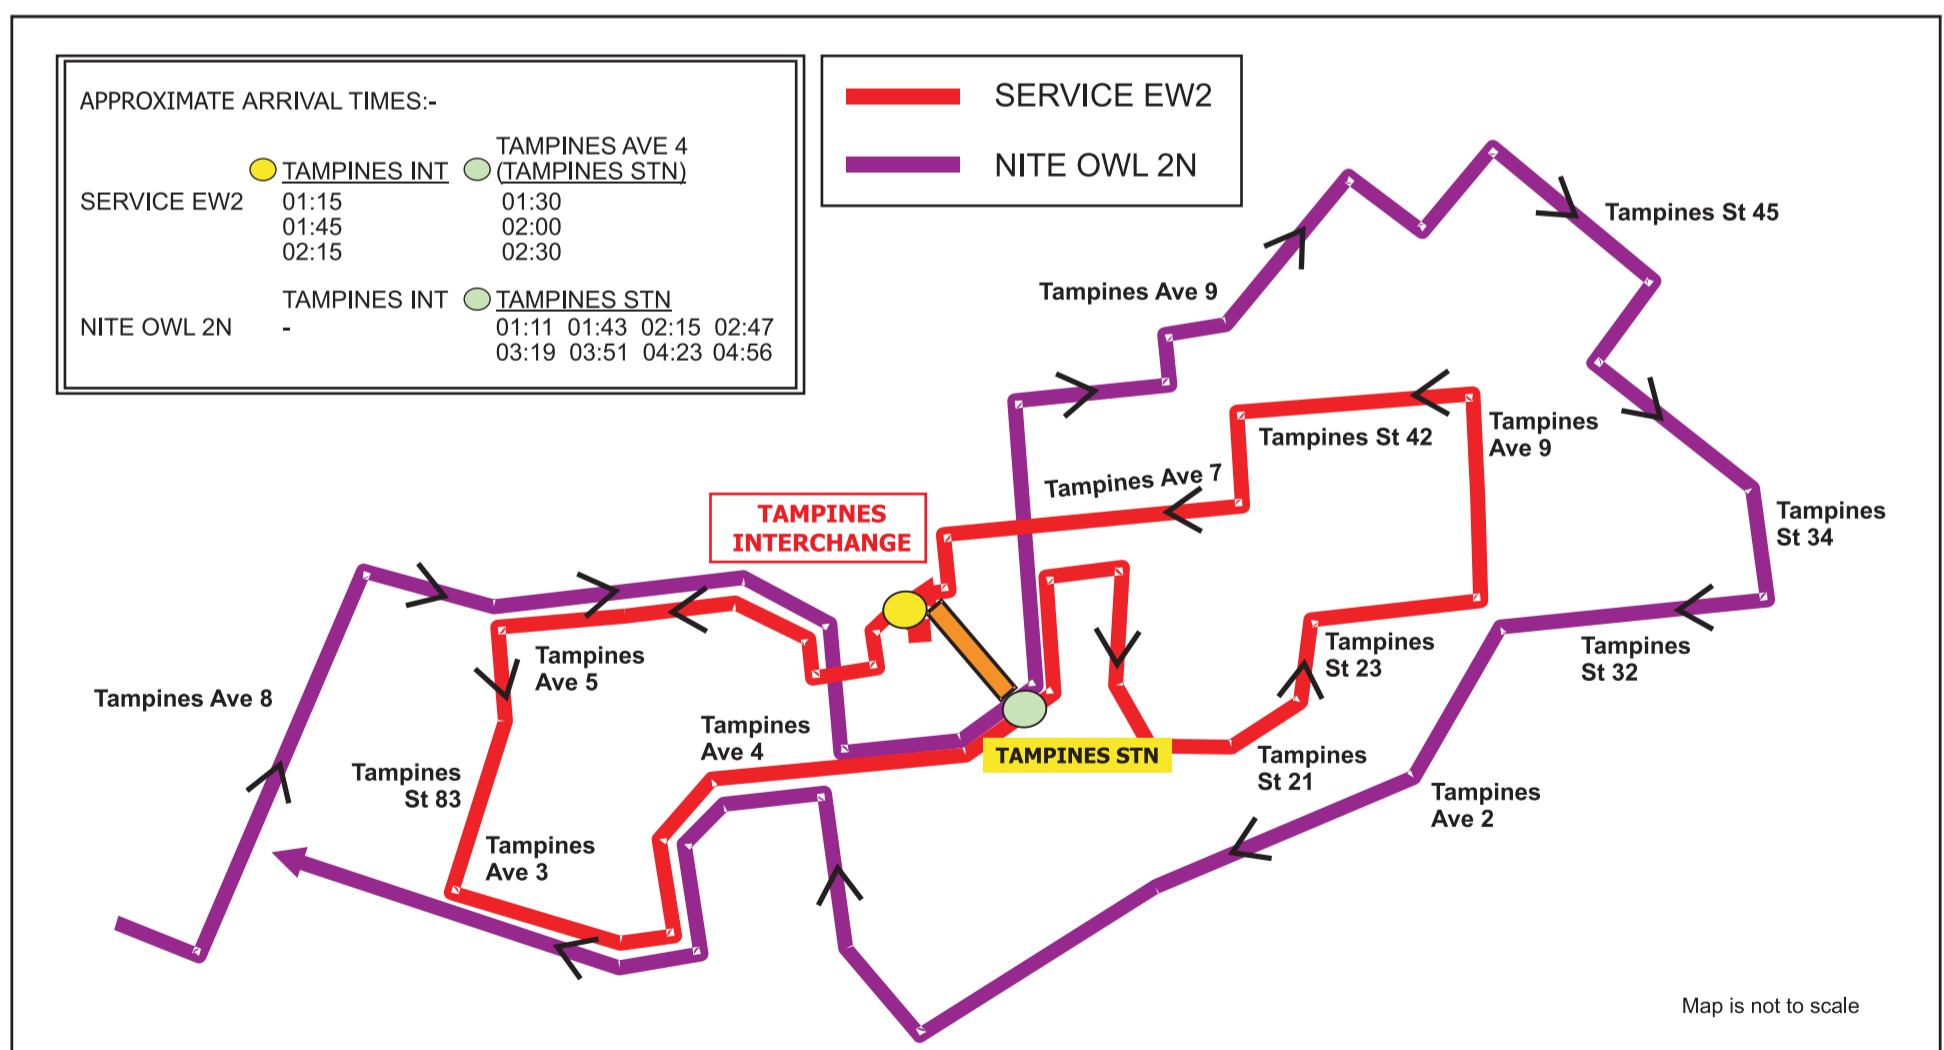

FORMULA 1™ 2008 一级方程式 夜间公路赛2008

SPECIAL SERVICES 特别巴士服务

On Friday 26 September to Sunday 28 September 2008, Special Service (EW 2) will be operated from 1.15 am to 2.15 am to complement the extended operating hours of the MRT. The Nite Owl Services will be in operation between 12.00 am and 4.00 am.

在2008年9月26日(星期五)至28日(星期日), 我们将从第二天凌晨1点15分起至凌晨2点15分提供特别路线 (EW 2) 以配合地铁的延长服务时间。夜猫服务也将川行于凌晨12时至4时。

Flat fare of \$1.50 applies.

Transfer rebate, SeasonPass, Shareholder Pass are not applicable for EW services.

Expected arrival time may differ due to traffic conditions.