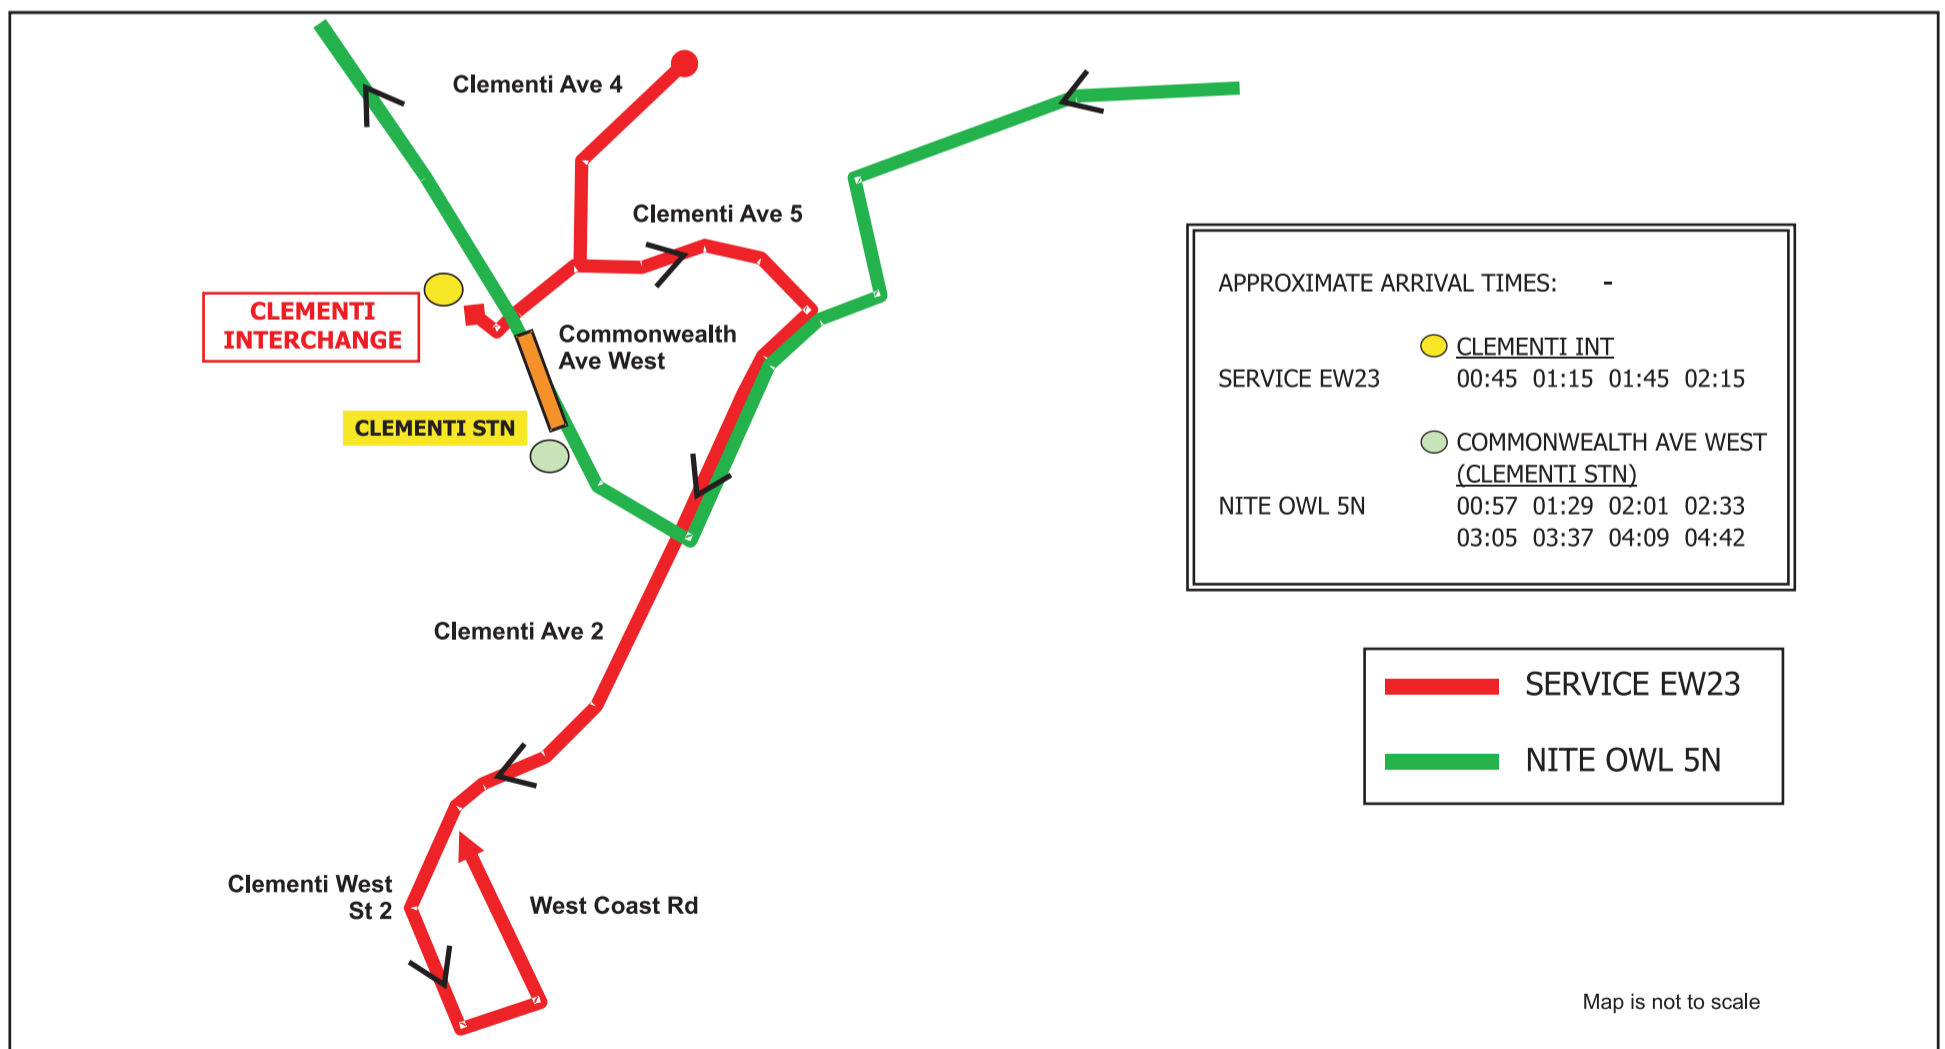

FORMULA 1™ 2008
一级方程式
夜间公路赛2008

SPECIAL SERVICES
特别巴士服务

On Friday 26 September to Sunday 28 September 2008, Special Service (EW 23) will be operated from 12.45 am to 2.15 am to complement the extended operating hours of the MRT. The Nite Owl Services will be in operation between 12.00 am and 4.00 am.

在2008年9月26日(星期五)至28日(星期日), 我们将从第二天凌晨12点45分起至凌晨2点15分提供特别路线 (EW 23) 以配合地铁的延长服务时间。夜猫服务也将川行于凌晨12时至4时。

Flat fare of \$1.50 applies.

Transfer rebate, SeasonPass, Shareholder Pass are not applicable for EW services.

Expected arrival time may differ due to traffic conditions.