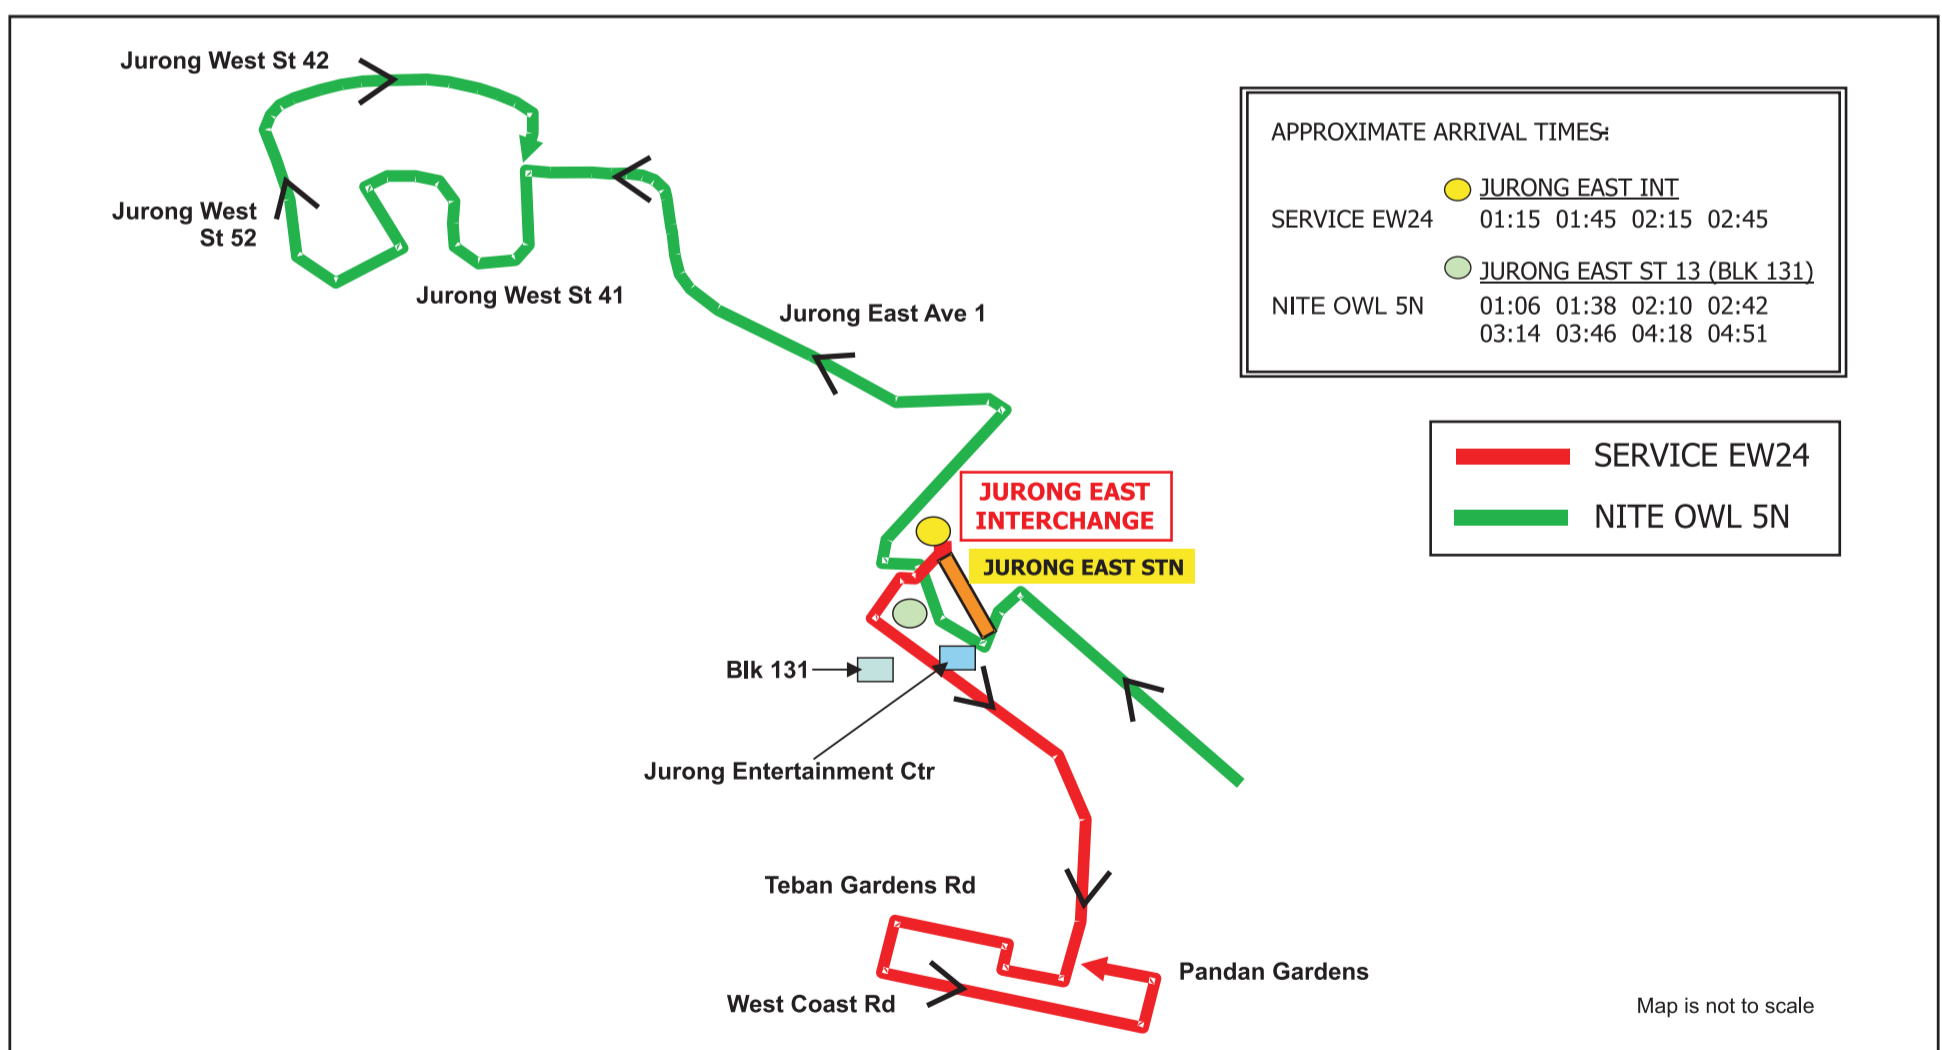

FORMULA 1™ 2008 一级方程式 夜间公路赛2008

SPECIAL SERVICES 特别巴士服务

On Friday 26 September to Sunday 28 September 2008, Special Service (EW 24) will be operated from 1.15 am to 2.45 am to complement the extended operating hours of the MRT. The Nite Owl Services will be in operation between 12.00 am and 4.00 am.

在2008年9月26日(星期五)至28日(星期日), 我们将从第二天凌晨1点15分起至凌晨2点45分提供特别路线 (EW 24) 以配合地铁的延长服务时间。夜猫服务也将川行于凌晨12时至4时。

Flat fare of \$1.50 applies.

Transfer rebate, SeasonPass, Shareholder Pass are not applicable for EW services.

Expected arrival time may differ due to traffic conditions.