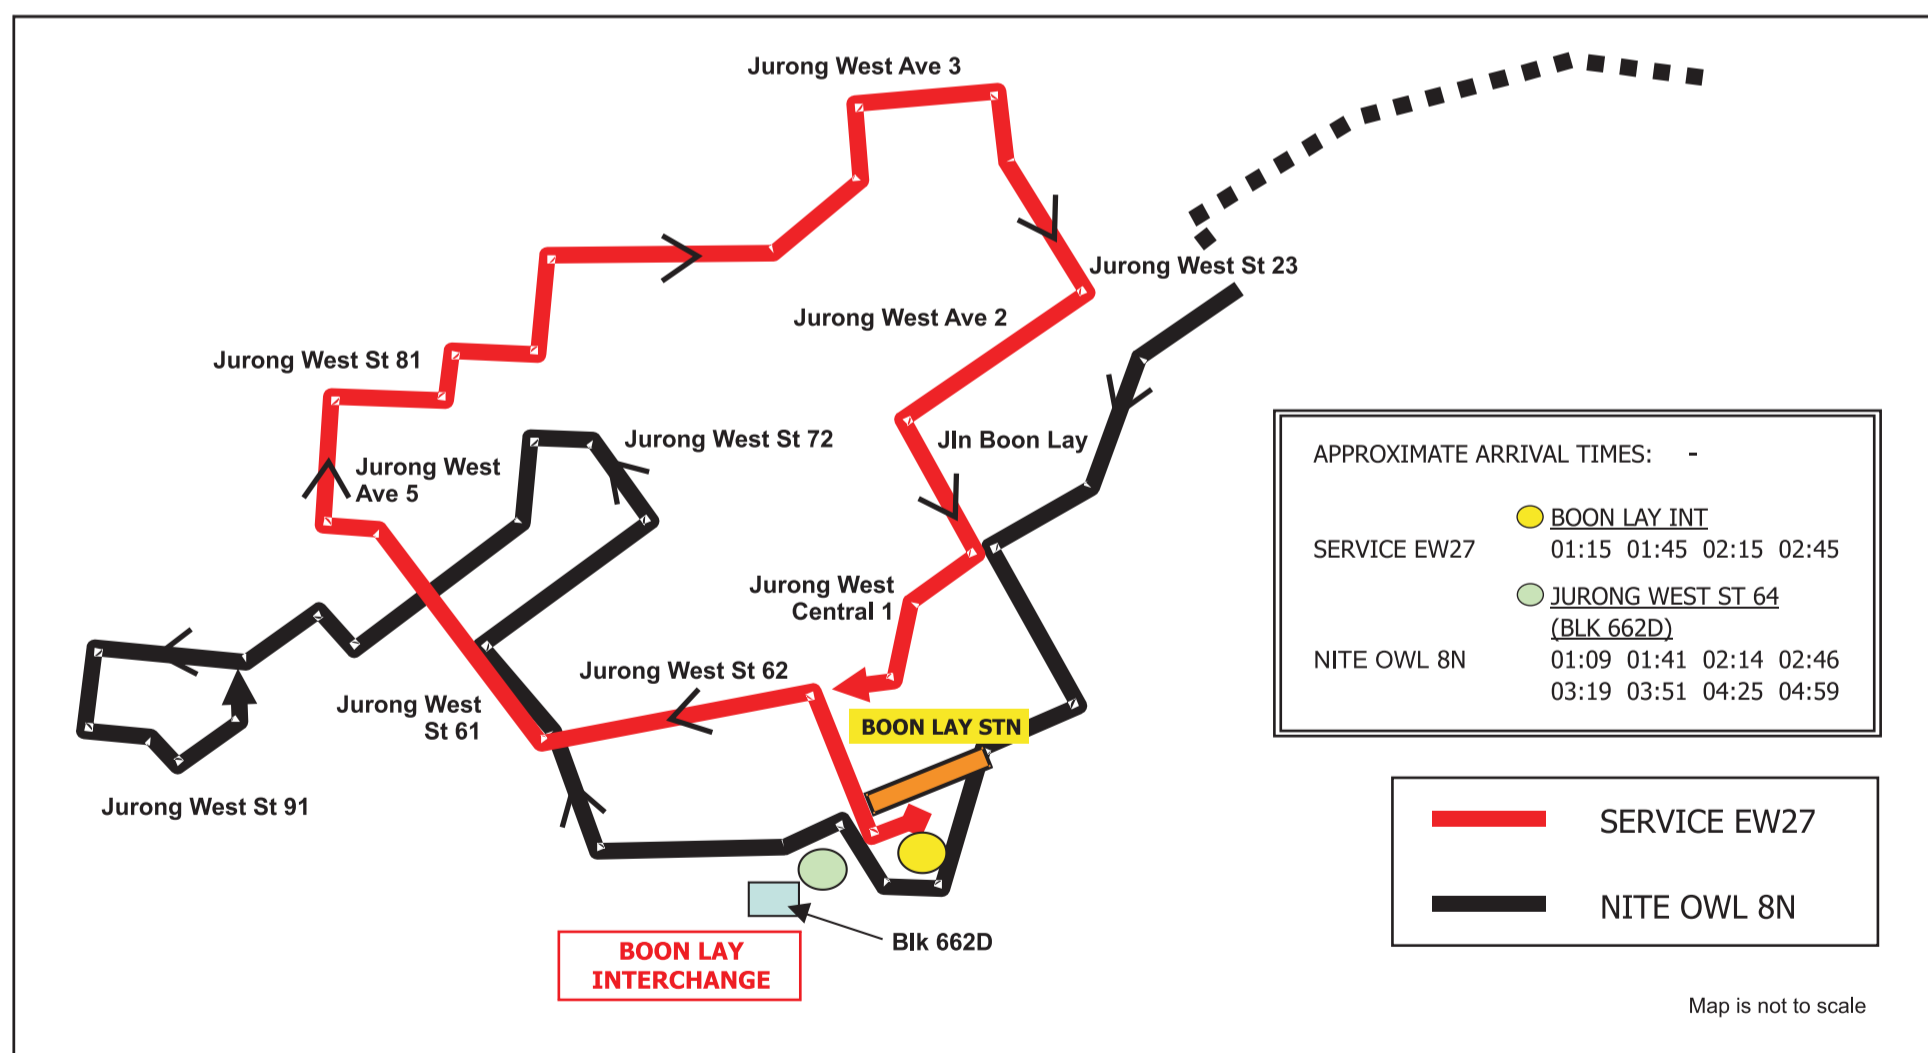

**FORMULA 1™ 2008**  
**一级方程式**  
**夜间公路赛2008**

**SPECIAL SERVICES**  
**特别巴士服务**

On Friday 26 September to Sunday 28 September 2008, Special Service (EW 27) will be operated from 1.15 am to 2.45 am to complement the extended operating hours of the MRT. The Nite Owl Services will be in operation between 12.00 am and 4.00 am.

在2008年9月26日(星期五)至28日(星期日), 我们将从第二天凌晨1点15分起至凌晨2点45分提供特别路线 (EW 27) 以配合地铁的延长服务时间。夜猫服务也将川行于凌晨12时至4时。

Flat fare of \$1.50 applies.

Transfer rebate, SeasonPass, Shareholder Pass are not applicable for EW services.

Expected arrival time may differ due to traffic conditions.