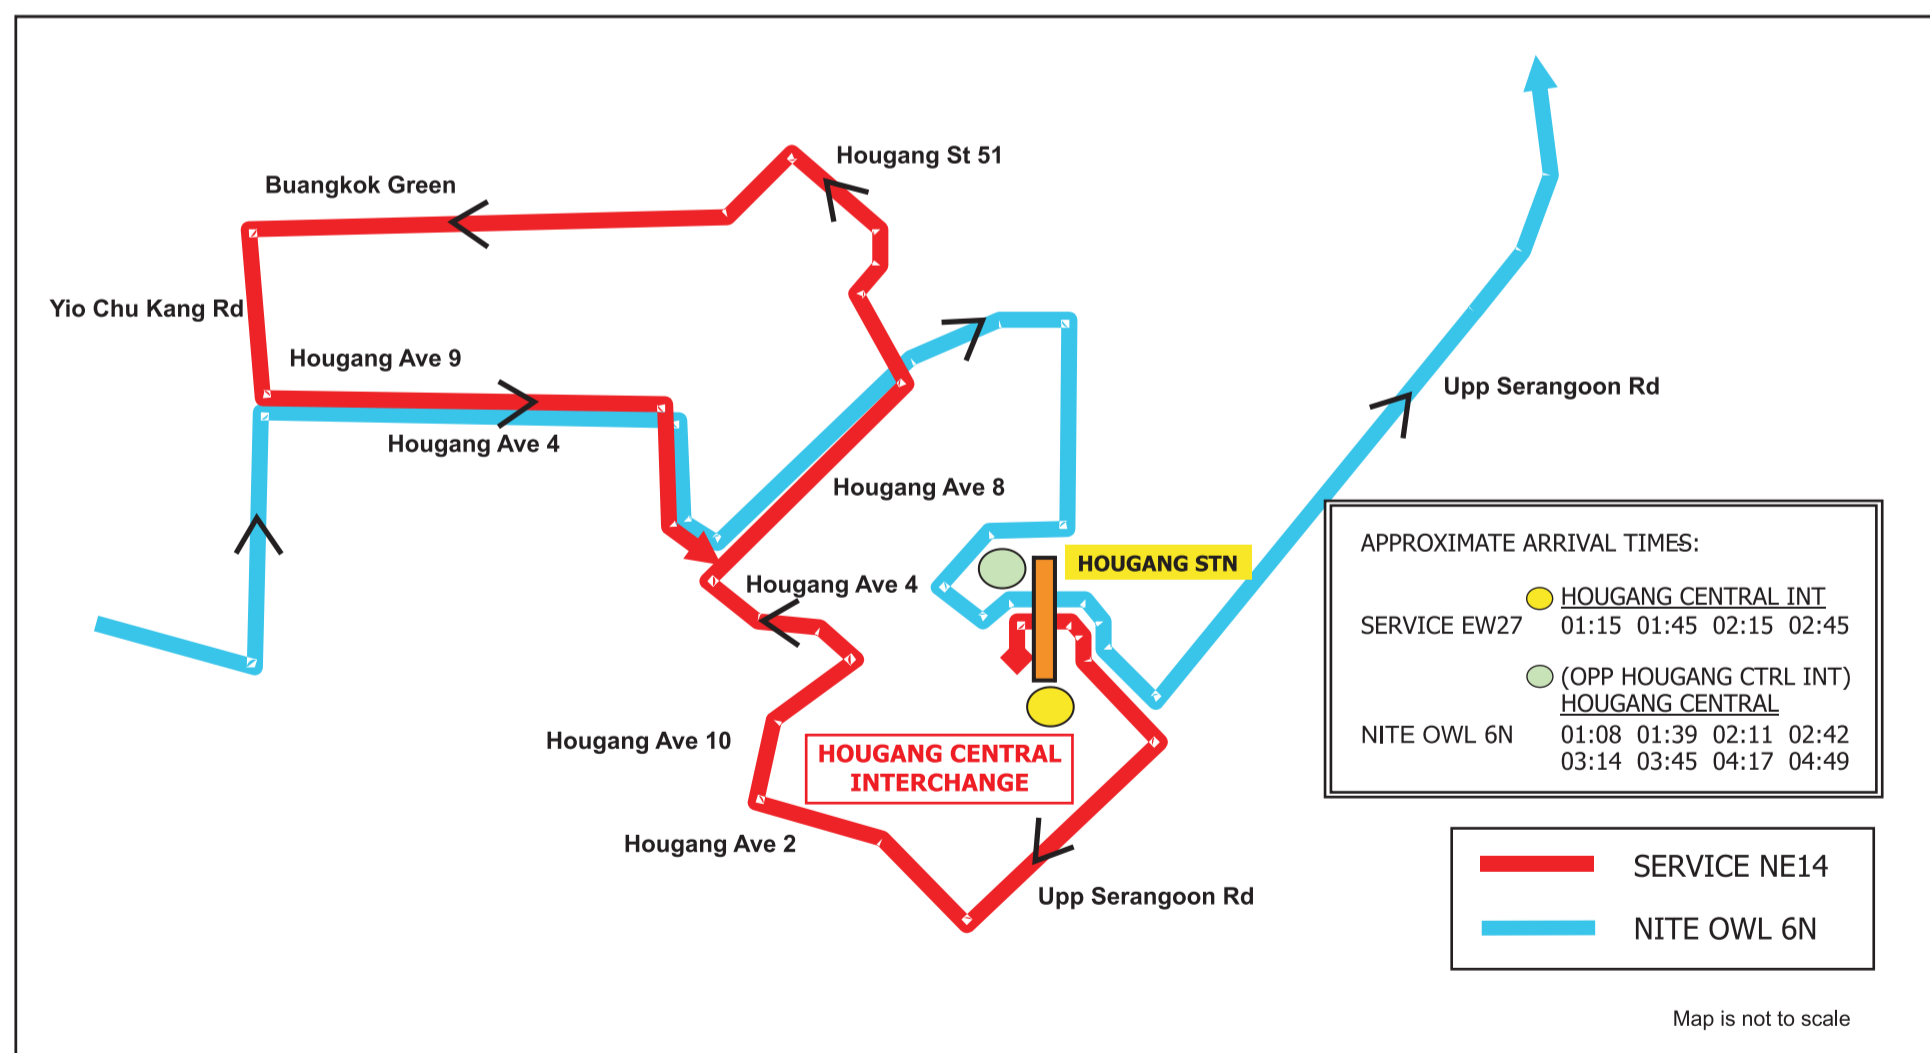

FORMULA 1™ 2008
一级方程式
夜间公路赛2008

SPECIAL SERVICES
特别巴士服务

On Friday 26 September to Sunday 28 September 2008, Special Service (NE14) will be operated from 1.15 am to 2.45 am to complement the extended operating hours of the MRT. The Nite Owl Services will be in operation between 12.00 am and 4.00 am.

在2008年9月26日(星期五)至28日(星期日), 我们将从第二天凌晨1点15分起至凌晨2点45分提供特别路线 (NE14) 以配合地铁的延长服务时间。夜猫服务也将川行于凌晨12时至4时。

Flat fare of \$1.50 applies.

Transfer rebate, SeasonPass, Shareholder Pass are not applicable for NE services.

Expected arrival time may differ due to traffic conditions.