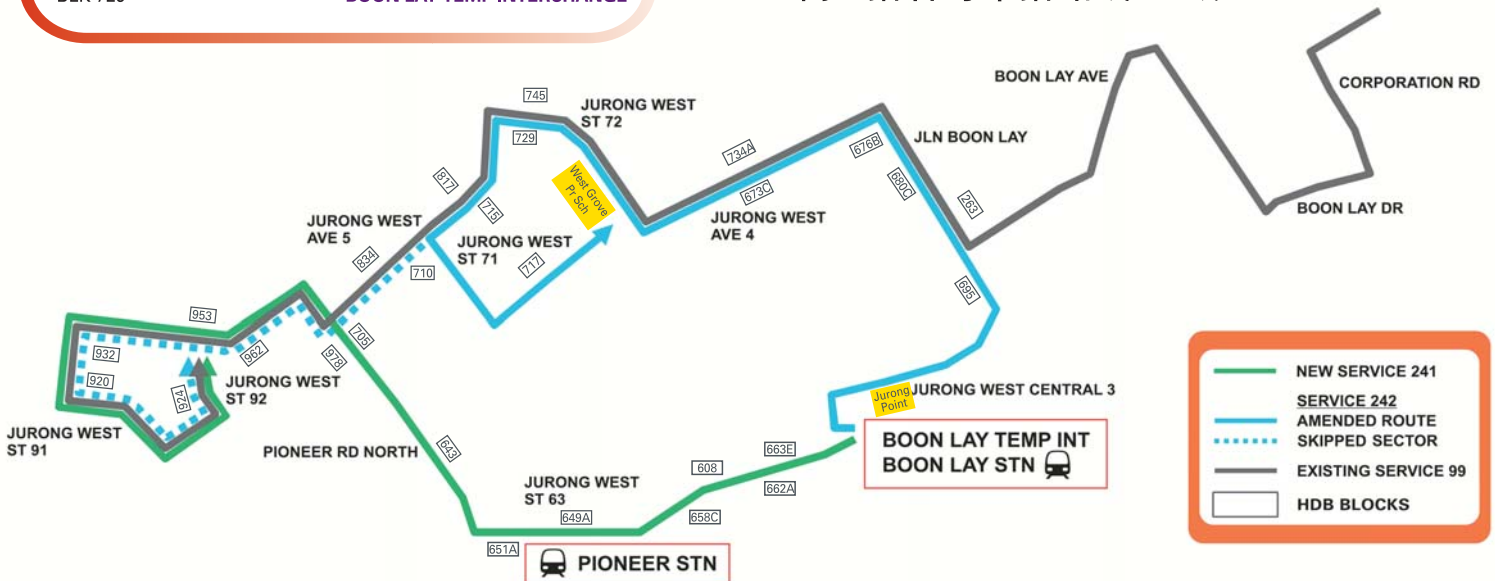

路线242更改

更改后的路线242将会从文礼转换站启程,并在裕廊西71街循环。此路线将不再川行于裕廊西91/92街。搭客可乘搭路线99或241。

241
TO JURONG WEST ST 91
(LOOP)

SBS Transit	Weekdays		Saturdays		Sun & PHs	
	1st Bus	Last Bus	1st Bus	Last Bus	1st Bus	Last Bus
Approximate Departure Time	0600	0032	0600	0032	0600	0032
Period	0630 - 0830	0831 - 1659	1700 - 1900	1700 - 1900	After 1900	After 1900
Freq. Range	4 - 7 mins	6 - 11 mins	4 - 7 mins	4 - 7 mins	6 - 9 mins	6 - 9 mins

BOON LAY TEMP INTERCHANGE	JURONG WEST ST 92
JURONG WEST ST 63	BLK 924
BLK 662A	JURONG WEST ST 91
BLK 658C	BLK 953
BLK 651A	PIONEER RD NORTH
PIONEER RD NORTH	BLK 705
OPP BLK 643	BLK 643
BLK 978	JURONG WEST ST 63
JURONG WEST ST 91	BLK 649A
BLK 962	BLK 608
BLK 932	BLK 663E
BLK 920	BOON LAY TEMP INTERCHANGE

242
TO JURONG WEST ST 71
(LOOP)

SBS Transit	Weekdays		Saturdays		Sun & PHs	
	1st Bus	Last Bus	1st Bus	Last Bus	1st Bus	Last Bus
Approximate Departure Time	0600	0032	0600	0032	0600	0032
Period	0630 - 0830	0831 - 1659	1700 - 1900	1700 - 1900	After 1900	After 1900
Freq. Range	4 - 7 mins	6 - 8 mins	4 - 7 mins	4 - 7 mins	6 - 9 mins	6 - 9 mins

BOON LAY TEMP INTERCHANGE	JURONG WEST AVE 5
JURONG WEST CTRL 3	BLK 715
OPP JURONG POINT	JURONG WEST ST 71
JLN BOON LAY	EXPRESS
BLK 695	JURONG WEST AVE 4
BLK 680C	BLK 717
JURONG WEST AVE 4	BLK 734A
BLK 676B	JURONG WEST SUB-STN
BLK 673C	JLN BOON LAY
JURONG WEST ST 72	BLK 263
WEST GROVE PR SCH	OPP BLK 695
BLK 729	BOON LAY TEMP INTERCHANGE

For feedback on our bus/NEL services, please call the Customer Relations Centre at 1800-2872727 or visit our website www.sbstransit.com.sg

欲反映巴士或地铁服务情况,请电顾客联络中心: 1800-2872727
或查阅我们的网址 www.sbstransit.com.sg

Company Registration No.: 199206653M

SBS Transit