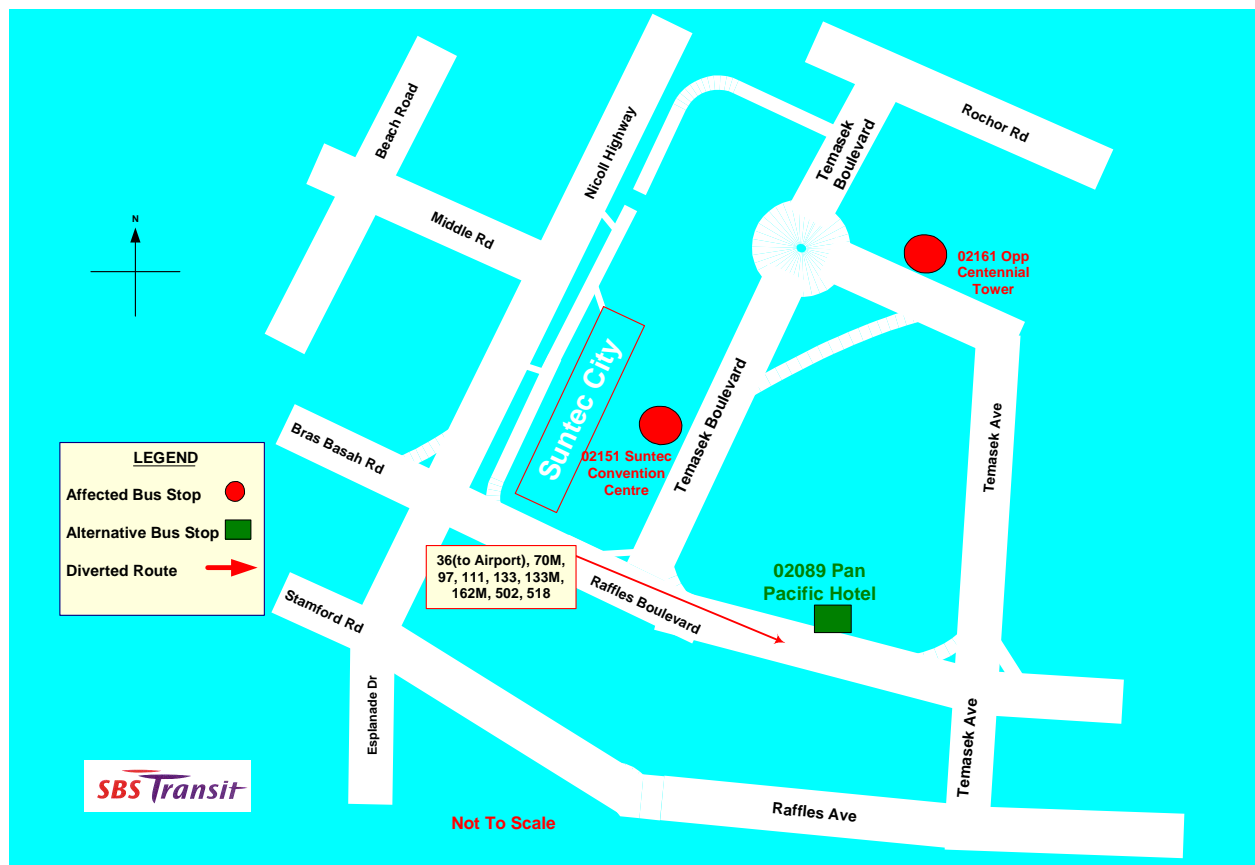

# PC Show 电脑展

10 – 13 June 2010

Services **36, 70M, 97, 111, 133, 133M, 162M, 502** and **518** will be diverted to Raffles Boulevard if traffic congestion is heavy along Temasek Boulevard.

The timing of such diversions cannot be pre-determined as it will be fully dependent on traffic conditions at the time. We apologise for any inconvenience caused and seek your kind understanding in this matter.

若淡马锡林荫道交通拥挤，巴士路线**36, 70M, 97, 111, 133, 133M, 162M, 502**和**518**将暂时改道川行莱佛士林荫道。

改道时间无法预定，视交通情况而定。  
感谢您的谅解。不便之处，敬请原谅。

For service information, please call TransitLink Hotline at 1800-2255 663 or visit our website, [www.sbstransit.com.sg](http://www.sbstransit.com.sg).  
For feedback on our bus/NEL services, please call our Customer Relations Centre at 1800-2872727