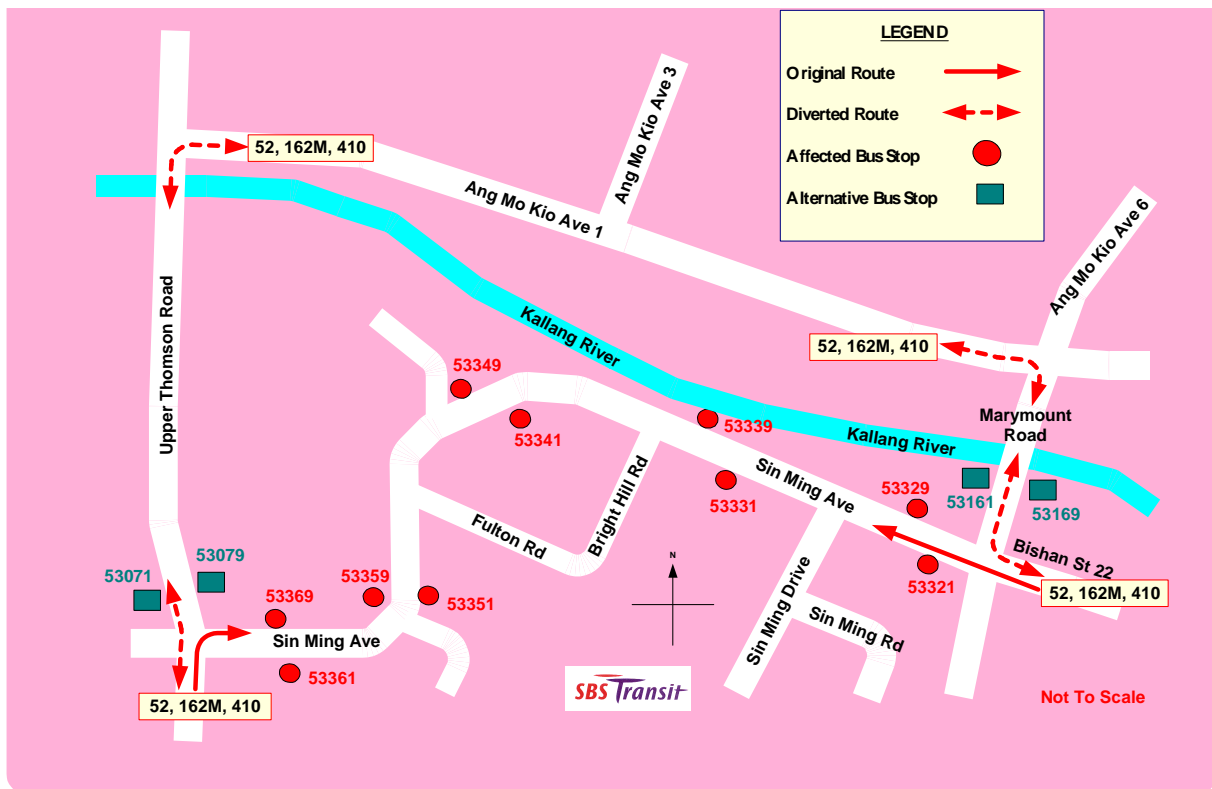

Temporary Route Diversion 巴士路线改道

Vesak Day 卫塞节

Friday, 28 May 2010

Services **52**, **162M** and **410** will be diverted to Marymount Road, Ang Mo Kio Avenue 1 and Upper Thomson Road if traffic congestion is heavy along Sin Ming Avenue.

The timing of such diversions cannot be pre-determined as it will be fully dependent on traffic conditions at the time. We apologise for any inconvenience caused and seek your kind understanding in this matter.

若新民道交通出现拥挤现象，巴士路线**52**、**162M**和**410**将暂时改道川行马丽蒙道，宏茂桥1道和汤申路上段。

改道时间无法预定，视交通情况而定。
感谢您的谅解。不便之处，敬请原谅。

For service information, please call TransitLink Hotline at 1800-2255 663 or visit our website, www.sbstransit.com.sg.
For feedback on our bus/NEL services, please call our Customer Relations Centre at 1800-2872727