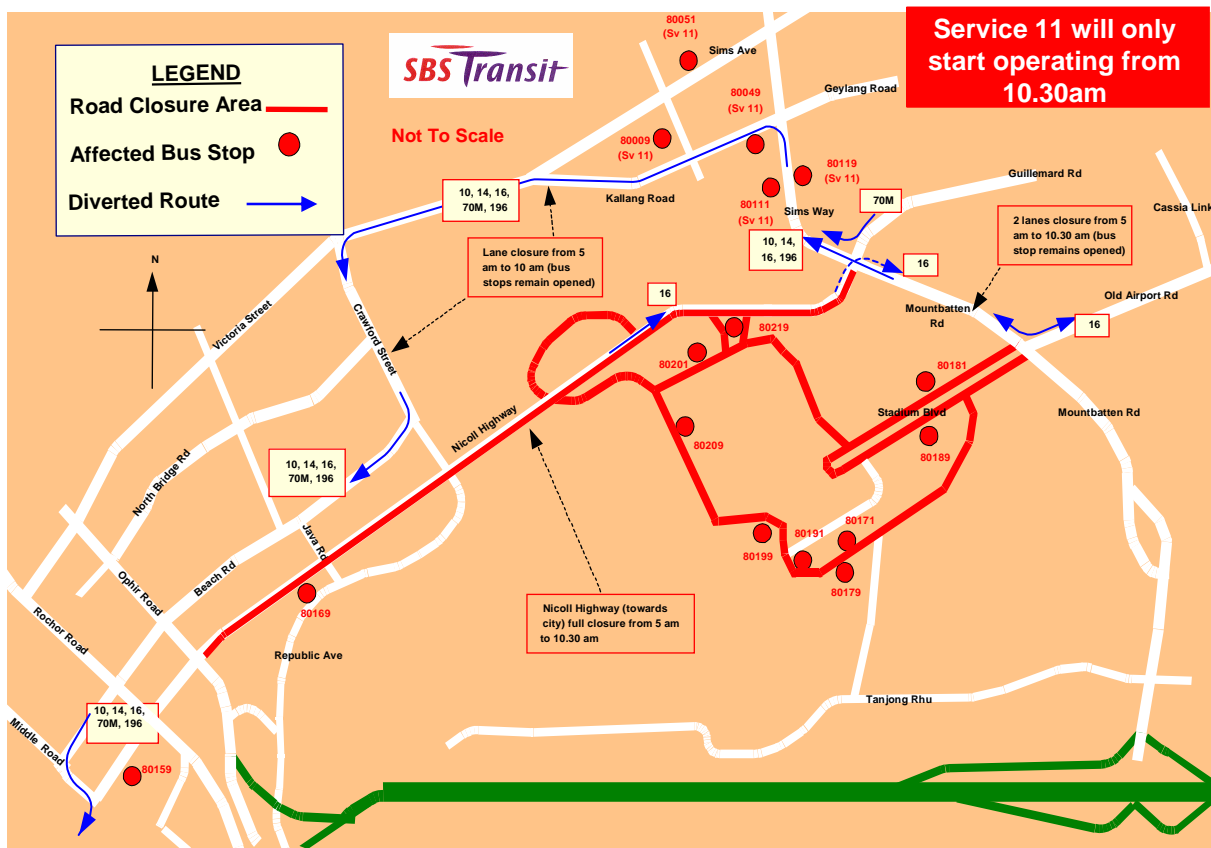

Temporary Closure of Bus Stops 车站暂时关闭

SHAPE Run 2010

Sunday, 25 July 2010, 5.00am - 10.30am

Road	Bus Stop Closures	Affected Services
Geylang Road	♦ 80049 After Sims Way	11
Lorong 1 Geylang	♦ 80009 Lor 1 Geylang Terminal	11
Nicoll Highway	♦ 80219 National Stadium	10, 14, 70M, 196
	♦ 80159 Suntec City ♦ 80169 Opp Golden Mile Twr	10, 14, 16, 70M, 196
Sims Ave	♦ 80051 After Lor 1 Geylang	11
Sims Way	♦ 80111 Before Geylang Rd ♦ 80119 After Geylang Rd	11
Stadium Boulevard	♦ 80189 Opposite Kallang Squash Centre	16
	♦ 80181 Kallang Squash Centre	11, 16
Stadium Crescent	♦ 80179 Opposite Car Park F ♦ 80199 Singapore Indoor Stadium	16
Stadium Drive	♦ 80201 After Stadium Rd	16
Stadium Road	♦ 80209 After Stadium Drive	11, 16
Stadium Walk	♦ 80171 Car Park F ♦ 80191 Opposite Singapore Indoor Stadium	11, 16