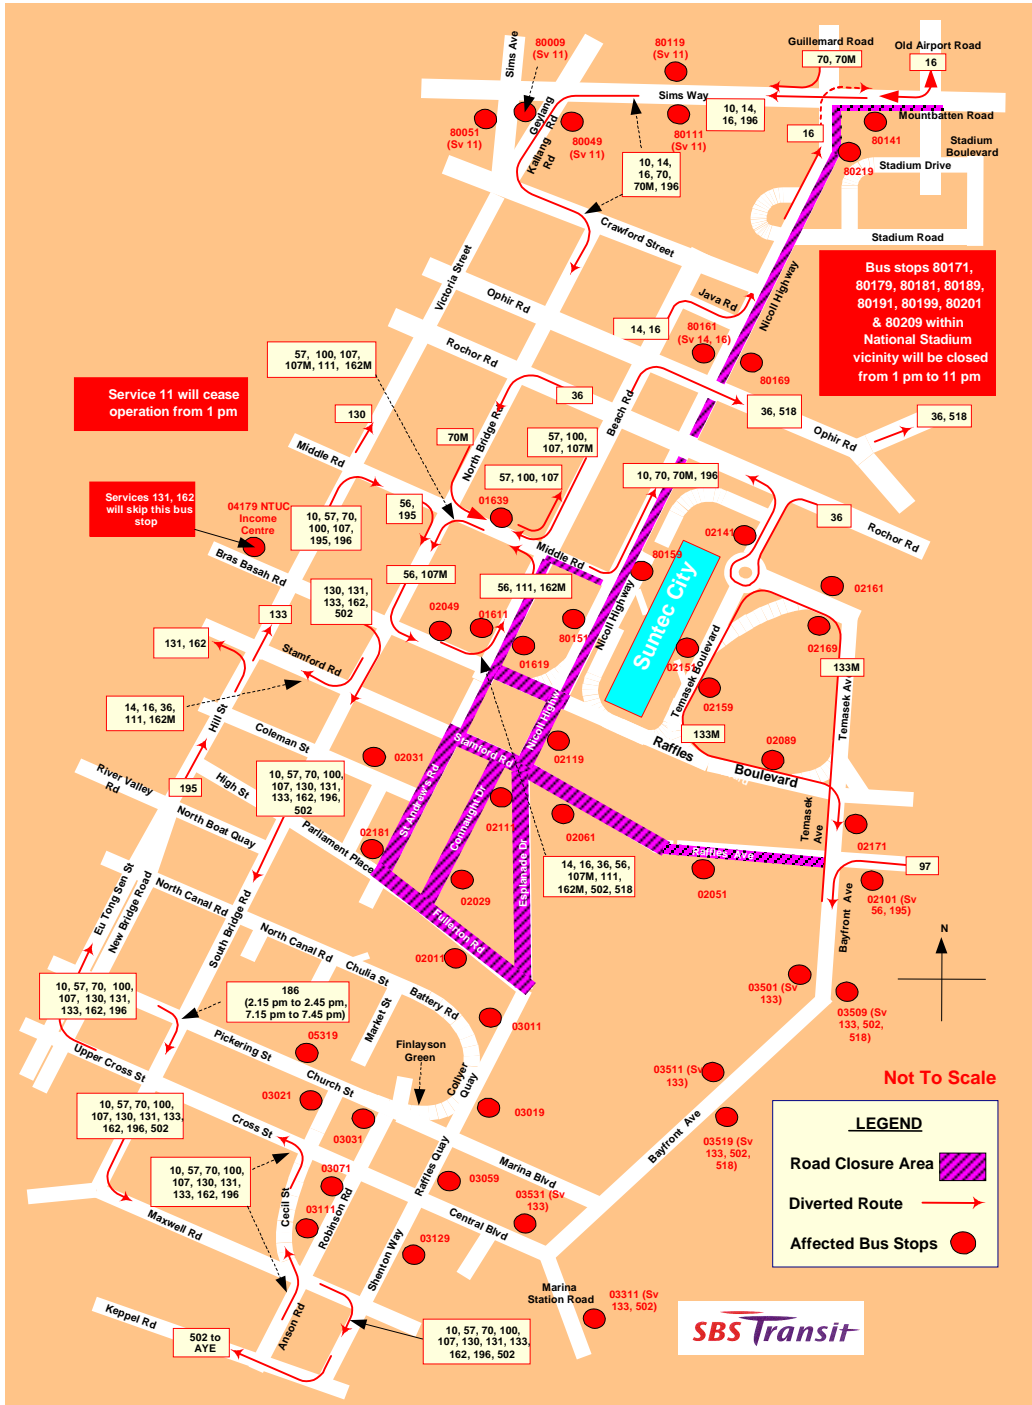

Temporary Closure of Bus Stops 车站暂时关闭

- NDP 2010 Preview
Saturday, 31 Jul 2010
National Day Parade 2010
Monday, 9 Aug 2010 *

1.00pm – 11.00pm (* subject to change)

We apologise for any inconvenience caused. 不便之处, 敬请原谅.

For service information, please call TransitLink Hotline at 1800-CALL ONE (1800-2255 663) or visit our website www.sbstransit.com.sg. For feedback on our bus/NEL services, please call our Customer Relations Centre at 1800-2872727.

欲查询服务资讯, 请电通联热线1800-CALL ONE (1800-2255 663)或查阅我们的网页 www.sbstransit.com.sg. 欲反映巴士或地铁服务情况, 请电我们的顾客联络中心: 1800-2872727

Company Registration No.: 199206653M