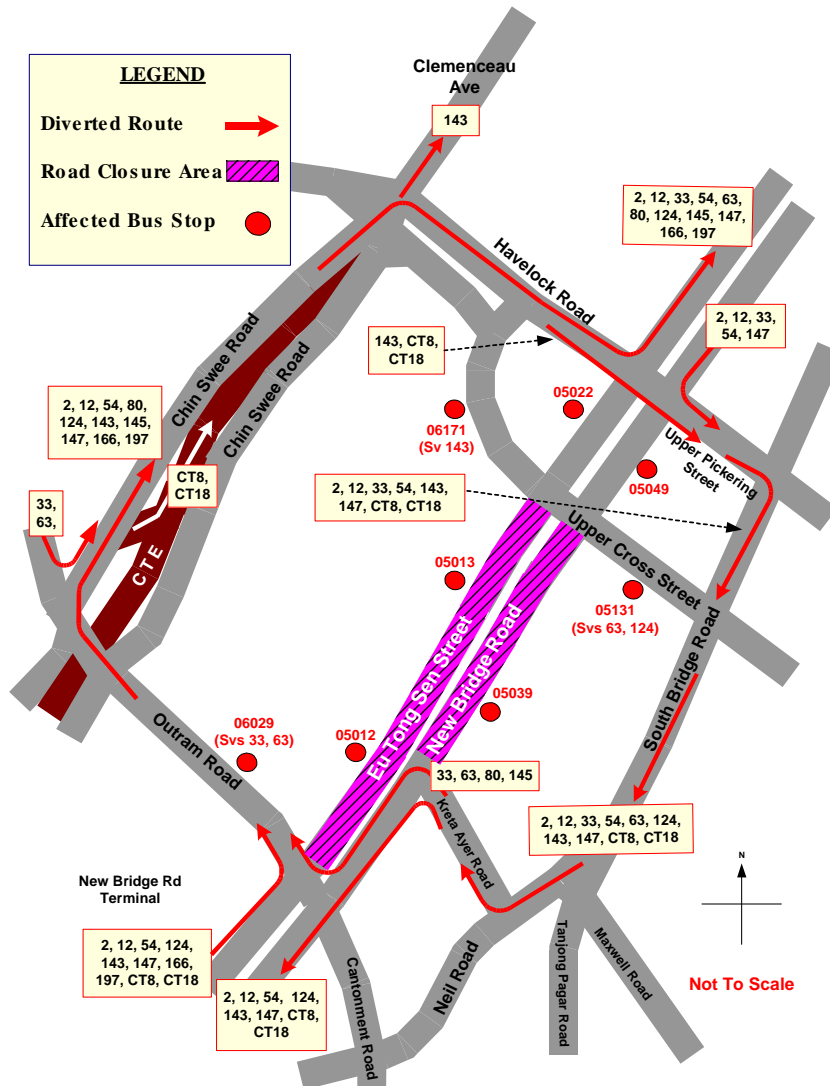

Chinatown Chinese New Year Yuan Xiao Jie (元宵节) 2012

Sunday, 5 February 2012, 3.00pm to 11.00pm

The affected bus stops and bus services are as follows: 受影响的路线和巴士站如下:

Road Name	Bus Stop Description	Affected Services
Eu Tong Sen Street	• 05012 Pearl's Centre	54, 124, 143, 147, 166, CT8, CT18
	• 05013 People's Park Complex	2, 12, 33, 63, 80, 143, 197, CT8, CT18
	• 05022 People's Park Centre	54, 124, 145, 147, 166
New Bridge Road	• 05039 New Bridge Centre	2, 12, 33, 54, 63, 124, 143, 147, CT8, CT18
	• 05049 Chinatown Point	2, 12, 33, 54, 143, 147, CT8, CT18
Outram Road	• 06029 Outram Park Station	33, 63
Upper Cross Street	• 05131 Opposite Hong Lim Complex	63, 124
	• 06171 Opposite Subordinate Court	143