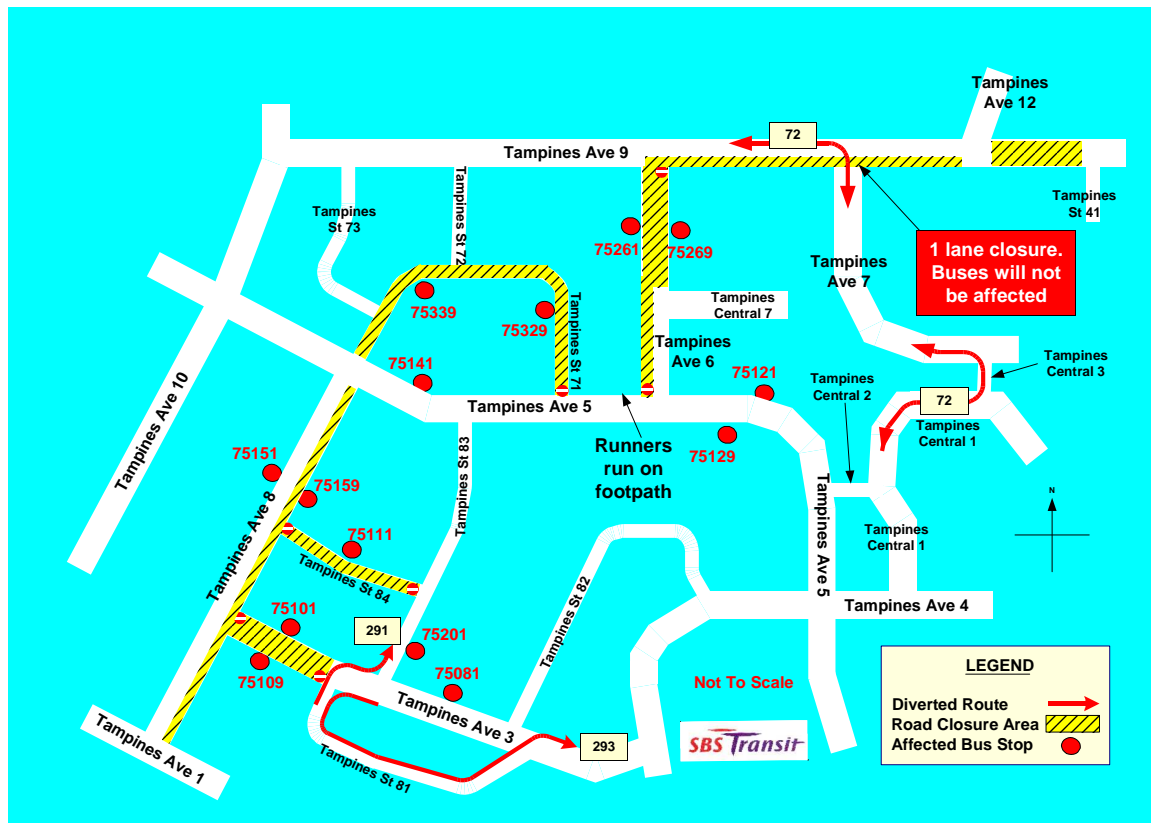

欲查询服务资讯, 请电通联热线1800-CALL ONE (1800-2255 663)或查阅我们的网页 www.sbstransit.com.sg
 欲反映巴士或地铁服务情况, 请电我们的顾客联络中心: 1800-2872727

Company Registration No.: 199206653M

Route Diversion 巴士路线改道

Affected Services 受影响路线 291, 293

North East Run 2010, Sunday, 14 March 2010

These bus services will not call at the following bus stops 这些路线将不在以下的车站停留载客:

Road 道路	Bus Stop 车站	Time 时间	Affected Services 受影响路线
Tampines Ave 3	75101, 75081	6.55 am to 9 am	293
	75109		291, 293
Tampines Ave 5	75121, 75129		72
	75141		293
Tampines Ave 6	75261, 75269		72
Tampines Ave 8	75151, 75159		293
Tampines St 71	75329, 75339		293
Tampines St 84	75111		291