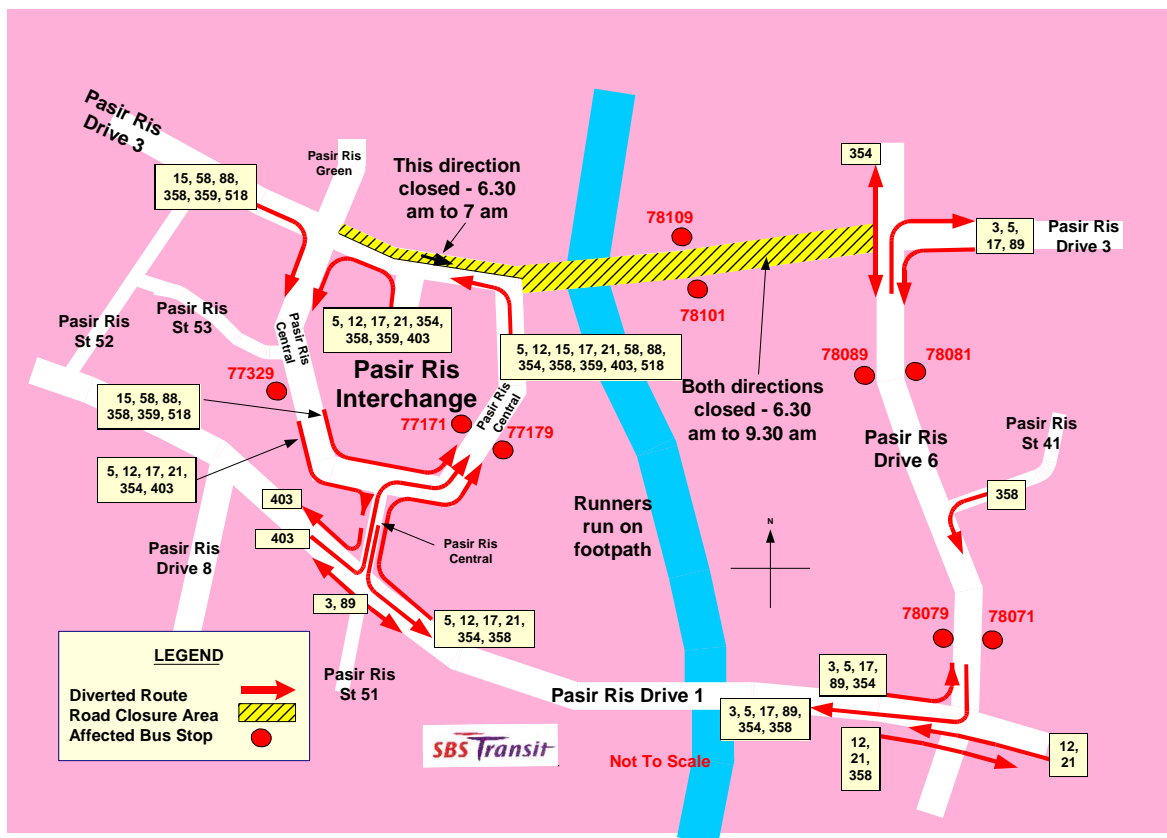

Route Diversion 巴士路线改道

Affected Services 受影响路线
3, 5, 12, 17, 21, 89, 354, 358, 359

North East Run 2010, Sunday, 14 March 2010

These bus services will not call at the following bus stops 这些路线将不在以下的车站停留载客:

Road 道路	Bus Stop 车站	Time 时间	Affected Services 受影响路线
Pasir Ris Central	77329	6.30 am to 9.30 am	3
	77171		89
	77179		89, 359
Pasir Ris Drive 3	78101, 78109		3, 5, 12, 17, 21, 89, 354, 358
Pasir Ris Drive 6	78071, 78081, 78089		12, 21, 358
	78079	12, 21	

North East Run 2010, Sunday, 14 March 2010

These bus services will not call at the following bus stops 这些路线将不在以下的车站停留载客:

Road 道路	Bus Stop 车站	Time 时间	Affected Services 受影响路线
Tampines Ave 3	75101, 75081	6.55 am to 9 am	293
	75109		291, 293
Tampines Ave 5	75121, 75129		72
	75141		293
Tampines Ave 6	75261, 75269		72
Tampines Ave 8	75151, 75159		293
Tampines St 71	75329, 75339		293
Tampines St 84	75111		291