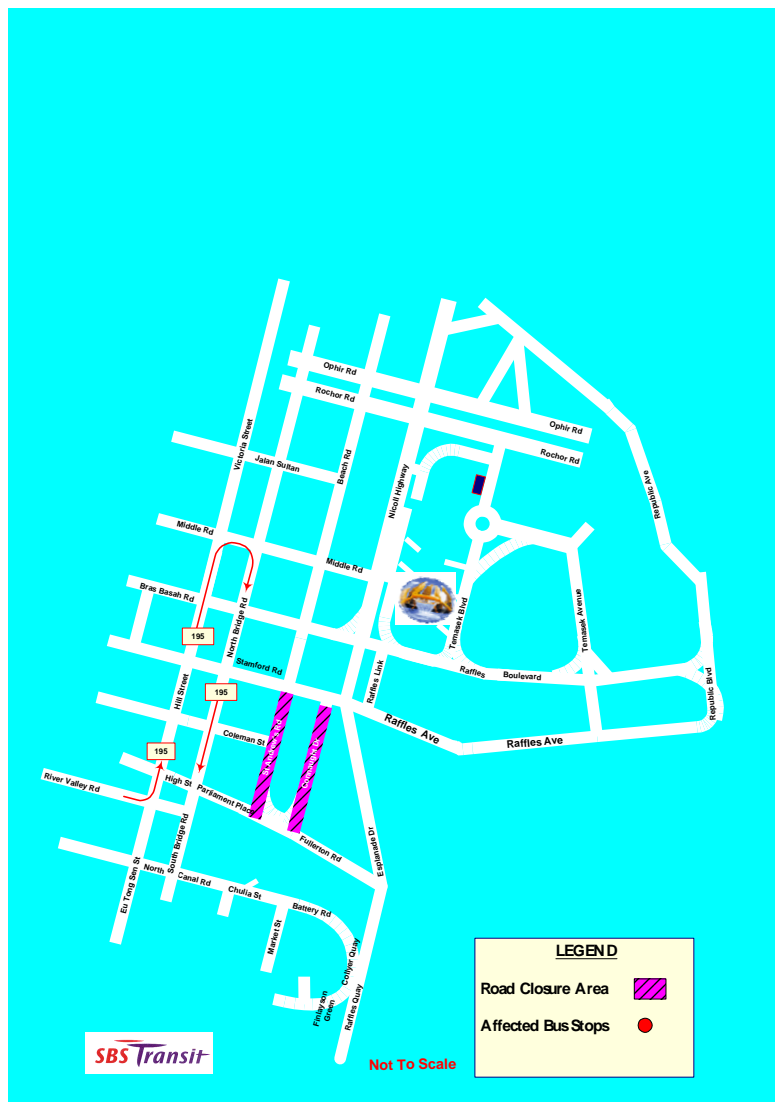

TEMPORARY ROUTE DIVERSION

巴士暂时改道川行

2008 FORMULA 1™ SingTel Singapore Grand Prix

Service affected 受影响路线：
195

20 Sept to 1 Oct 2008 – Whole day

Please refer to the accompanying maps for details 详情请参阅附图

For service information, please call TransitLink Hotline at 1800-CALL ONE (1800-2255 663) or visit our website www.sbstransit.com.sg
For feedback on our bus/NEL services, please call our Customer Relations Centre at 1800-2872727