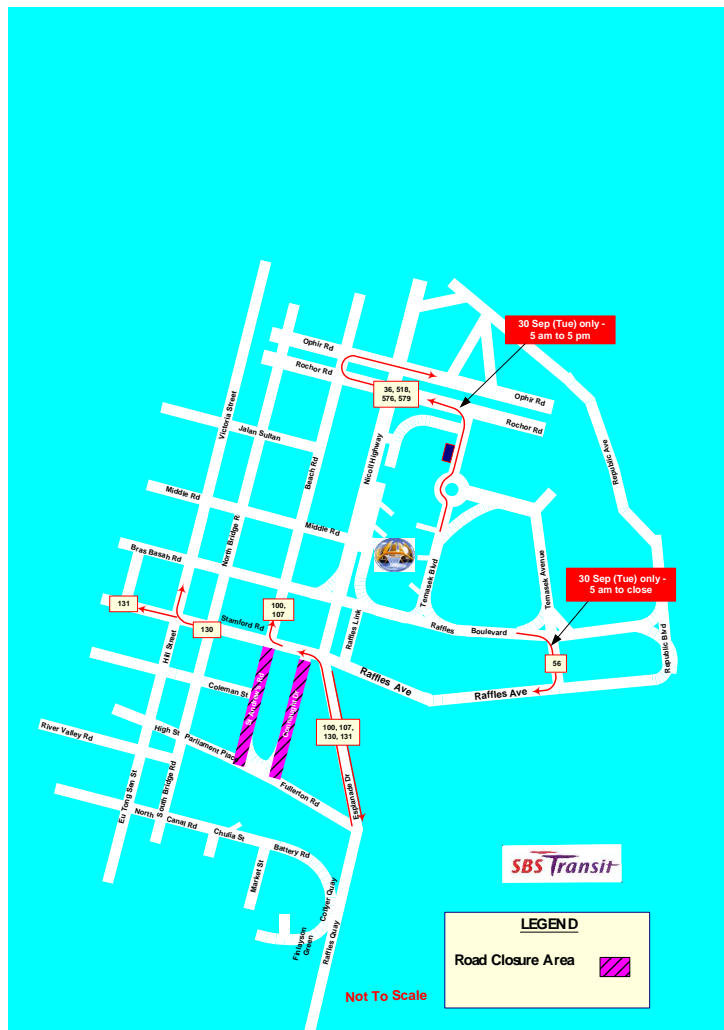

TEMPORARY ROUTE DIVERSION

巴士暂时改道川行

2008 FORMULA 1™ SingTel Singapore Grand Prix

Services affected 受影响路线 :

100, 107, 130, 131

20 Sept 2008 – From 9 am to end of Bus Operation

21, 22, 30 Sept & 1 Oct 2008 – Whole day

Please refer to the accompanying maps for details 详情请参阅附图

For service information, please call TransitLink Hotline at 1800-CALL ONE (1800-2255 663) or visit our website www.sbstransit.com.sg
For feedback on our bus/NEL services, please call our Customer Relations Centre at 1800-2872727

欲查询服务资讯, 请电通联热线1800-CALL ONE (1800-2255 663)或查阅我们的网页 www.sbstransit.com.sg
欲反映巴士或地铁服务情况, 请电我们的顾客联络中心: 1800-2872727

Company Registration No.: 199206653M

www.sbstransit.com.sg