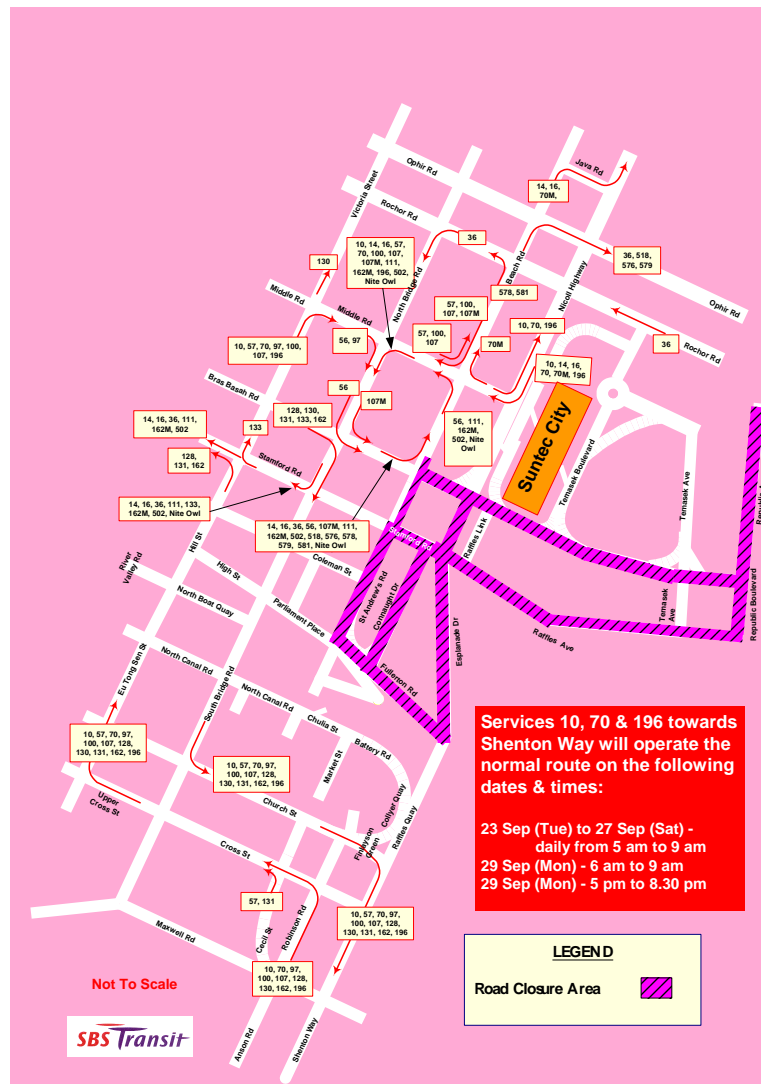

TEMPORARY ROUTE DIVERSION 巴士暂时改道川行

2008 FORMULA 1™ SingTel Singapore Grand Prix

23 to 29 Sep 2008 9月23 至29日

Services affected 受影响路线 :

10, 14, 16, 36, 56, 57, 70, 70M, 97, 100, 107, 107M, 111, 128, 130, 131, 133, 162, 162M, 195, 196, 502, 518, 576, 578, 579, 581

Please refer to the accompanying maps for details 详情请参阅附图

For service information, please call TransitLink Hotline at 1800-CALL ONE (1800-2255 663) or visit our website www.sbstransit.com.sg. For feedback on our bus/NEL services, please call our Customer Relations Centre at 1800-2872727.

欲查询服务资讯, 请电通联热线1800-CALL ONE (1800-2255 663)或查阅我们的网页 www.sbstransit.com.sg. 欲反映巴士或地铁服务情况, 请电我们的顾客联络中心: 1800-2872727

Company Registration No.: 199206653M

SBS Transit

www.sbstransit.com.sg