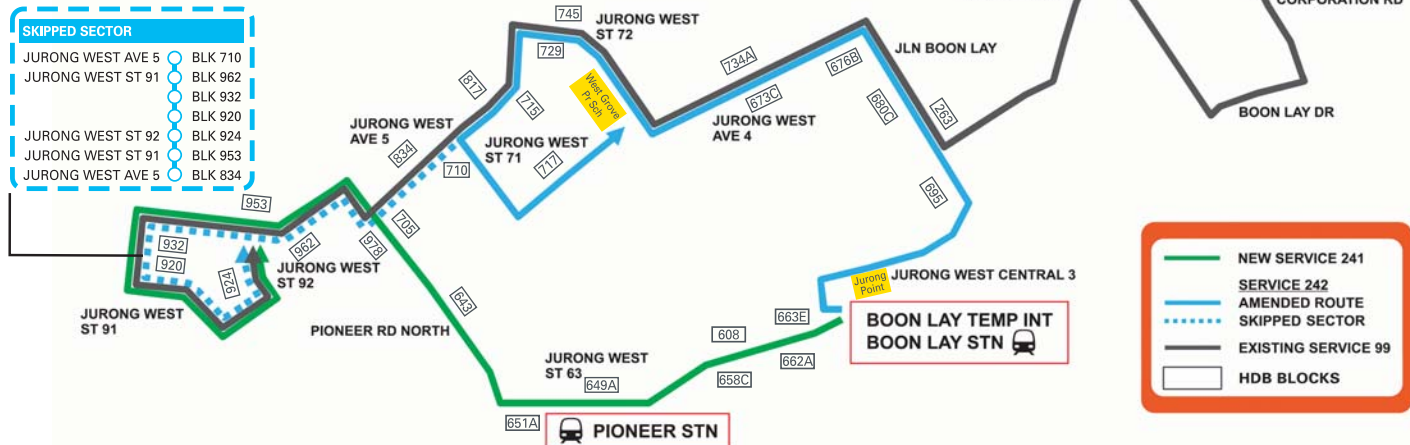

### 241 TO JURONG WEST ST 91 (LOOP)

Approximate Departure Time	Weekdays		Saturdays		Sun & PHs	
	1st Bus	Last Bus	1st Bus	Last Bus	1st Bus	Last Bus
0600	0032	0600	0032	0600	0032	
Period	0630 - 0830	0831 - 1659	1700 - 1900	After 1900		
Freq. Range	4 - 7 mins	6 - 11 mins	4 - 7 mins	6 - 9 mins		

- JURONG WEST ST 64 BOON LAY TEMP INTERCHANGE
- JURONG WEST ST 63 BLK 662A
- BLK 658C
- BLK 651A
- PIONEER RD NORTH OPP BLK 643
- BLK 978
- JURONG WEST ST 91 BLK 962
- BLK 932
- BLK 920
- JURONG WEST ST 92 BLK 924
- JURONG WEST ST 91 BLK 953
- PIONEER RD NORTH BLK 705
- BLK 643
- JURONG WEST ST 63 BLK 649A
- BLK 608
- BLK 663E
- JURONG WEST ST 64 BOON LAY TEMP INTERCHANGE

### 242 TO JURONG WEST ST 71 (LOOP)

Approximate Departure Time	Weekdays		Saturdays		Sun & PHs	
	1st Bus	Last Bus	1st Bus	Last Bus	1st Bus	Last Bus
0600	0032	0600	0032	0600	0032	
Period	0630 - 0830	0831 - 1659	1700 - 1900	After 1900		
Freq. Range	4 - 7 mins	6 - 8 mins	4 - 7 mins	6 - 9 mins		

- JURONG WEST ST 64 BOON LAY TEMP INTERCHANGE
- JURONG WEST CTRL 3 OPP JURONG POINT
- JLN BOON LAY BLK 695
- BLK 680C
- JURONG WEST AVE 4 BLK 676B
- BLK 673C
- JURONG WEST ST 72 WEST GROVE PR SCH
- BLK 729
- JURONG WEST AVE 5 BLK 715
- JURONG WEST ST 71 EXPRESS
- JURONG WEST AVE 4 BLK 717
- BLK 734A
- JURONG WEST SUB-STN
- JLN BOON LAY BLK 263
- OPP BLK 695
- JURONG WEST ST 64 BOON LAY TEMP INTERCHANGE