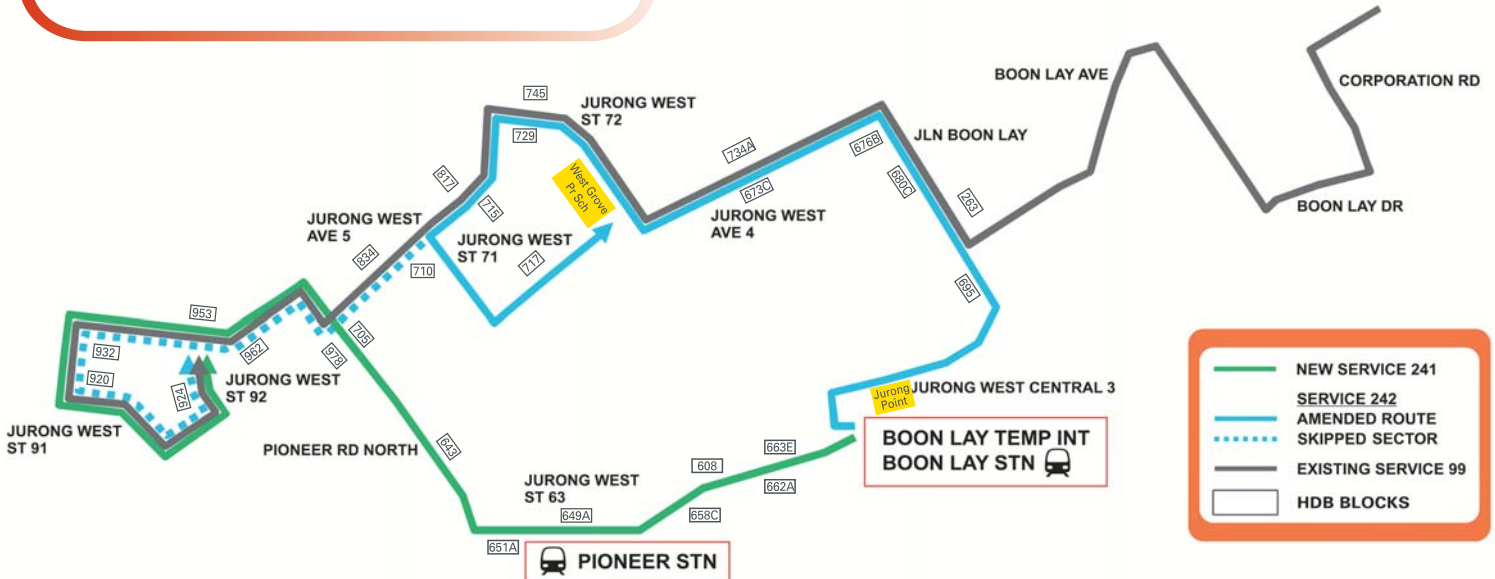

路线242更改

更改后的路线242将会从文礼转换站启程,并在裕廊西71街循环。此路线将不再川行于裕廊西91/92街。搭客可乘搭路线99或241。

241
TO JURONG WEST ST 91 (LOOP)

SBS Transit	Weekdays		Saturdays		Sun & PHs	
	1st Bus	Last Bus	1st Bus	Last Bus	1st Bus	Last Bus
Approximate Departure Time	0600	0032	0600	0032	0600	0032
Period	0630 - 0830	0831 - 1659	1700 - 1900		After 1900	
Freq. Range	4 - 7 mins	6 - 11 mins	4 - 7 mins		6 - 9 mins	

BOON LAY TEMP INTERCHANGE	JURONG WEST ST 92
JURONG WEST ST 63	BLK 924
BLK 662A	JURONG WEST ST 91
BLK 658C	BLK 953
BLK 651A	PIONEER RD NORTH
PIONEER RD NORTH	BLK 705
OPP BLK 643	BLK 643
BLK 978	JURONG WEST ST 63
JURONG WEST ST 91	BLK 649A
BLK 962	BLK 608
BLK 932	BLK 663E
BLK 920	BOON LAY TEMP INTERCHANGE

242
TO JURONG WEST ST 71 (LOOP)

SBS Transit	Weekdays		Saturdays		Sun & PHs	
	1st Bus	Last Bus	1st Bus	Last Bus	1st Bus	Last Bus
Approximate Departure Time	0600	0032	0600	0032	0600	0032
Period	0630 - 0830	0831 - 1659	1700 - 1900		After 1900	
Freq. Range	4 - 7 mins	6 - 8 mins	4 - 7 mins		6 - 9 mins	

BOON LAY TEMP INTERCHANGE	JURONG WEST AVE 5
JURONG WEST CTRL 3	BLK 715
OPP JURONG POINT	JURONG WEST ST 71
JLN BOON LAY	EXPRESS
BLK 695	JURONG WEST AVE 4
BLK 680C	BLK 717
JURONG WEST AVE 4	BLK 734A
BLK 676B	JURONG WEST SUB-STN
BLK 673C	JLN BOON LAY
JURONG WEST ST 72	BLK 263
WEST GROVE PR SCH	OPP BLK 695
BLK 729	BOON LAY TEMP INTERCHANGE

For feedback on our bus/NEL services, please call the Customer Relations Centre at 1800-2872727 or visit our website www.sbstransit.com.sg

欲反映巴士或地铁服务情况,请电顾客联络中心: 1800-2872727
或查阅我们的网址 www.sbstransit.com.sg

Company Registration No.: 199206653M