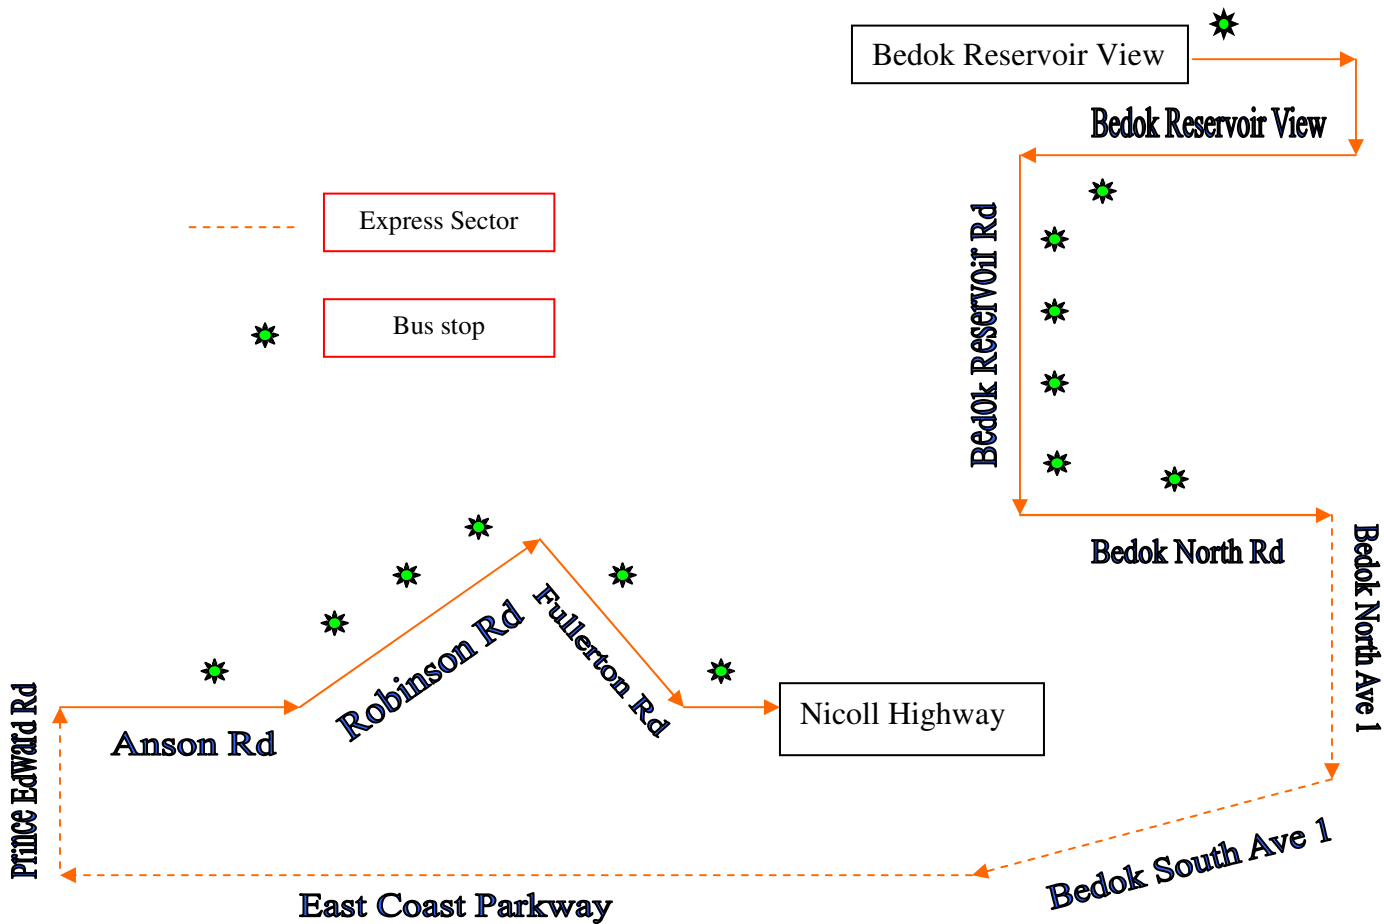

SERVICE 523

~ A Premium Bus Service ~

Bedok Reservoir View to Shenton Way/Suntec city

Pick-up points :

Outside Aquarius By The Park, Bedok Reservoir View
Outside The Clearwater, Bedok Reservoir View
Bus Stop (B22), Before Water Front View, Bedok Reservoir Rd
Bus Stop (B20), Outside Blk 726, Bedok Reservoir Rd
Bus Stop (B18), Outside Blk 716, Bedok Reservoir Rd
Bus Stop (B16), Outside Blk 713, Bedok Reservoir Rd
Bus Stop (B02), Outside Blk. 705, Bedok North Rd

Alighting points :

Bus stop (B03), Outside International Plaza, Anson Rd
Bus stop (B05), Opposite SIA Building, Robinson Rd
Bus stop, (B03), Outside SIF Building, Robinson Rd
Outside Robinson Tower, Robinson Rd
Bus Stop (B01), Outside Fullerton Hotel, Fullerton Rd
Bus Stop (B01), Opposite Suntec Convention Centre, Nicoll Highway

Operating Hours:

0745hrs – 0800hrs (Mon-Fri)
Frequency – 15mins interval
(Subject to traffic conditions)

Operation Date
2nd July 2007

For service information, please call
ComfortDelGro Bus Hotline at 6553 3838 or visit
our website www.comfortdelgrobus.com.sg

COMFORTDELGROBus