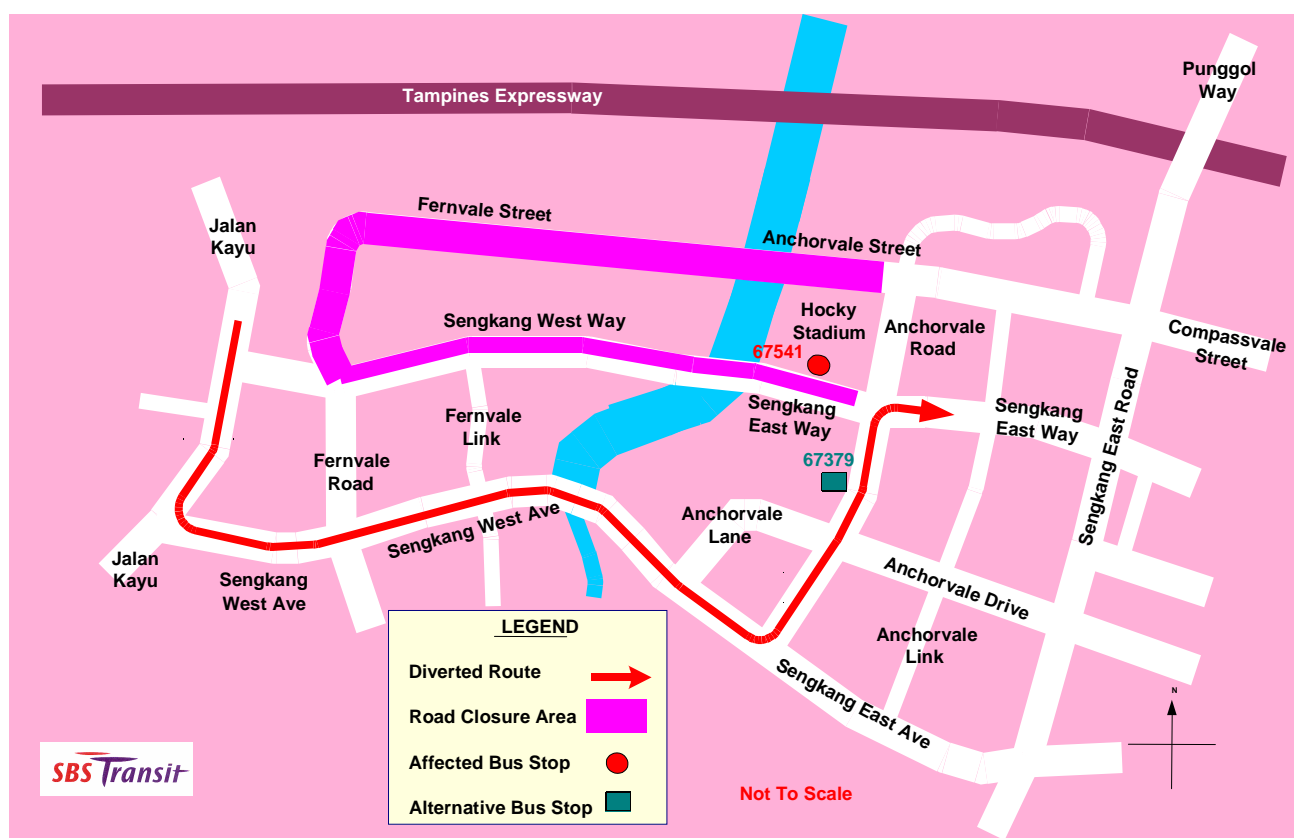

Temporary Closure of Bus Stop 车站暂时关闭

Singapore National Cycling Championship 2010
Sunday, 27 June 2010
6.00 am – 2.00 pm

Service 85 will not call at the Hockey Stadium (bus stop 67541) along Sengkang East Way.

It will, however, call temporarily at the bus stop opposite Block 313 (bus stop 67379) along Anchorvale Road.

路线 85 将不在盛港东大道曲棍球场的车站 67541 停留载客而暂时在安谷路大牌 313 的车站 67379 停留。

We apologise for any inconvenience caused. 不便之处, 敬请原谅.