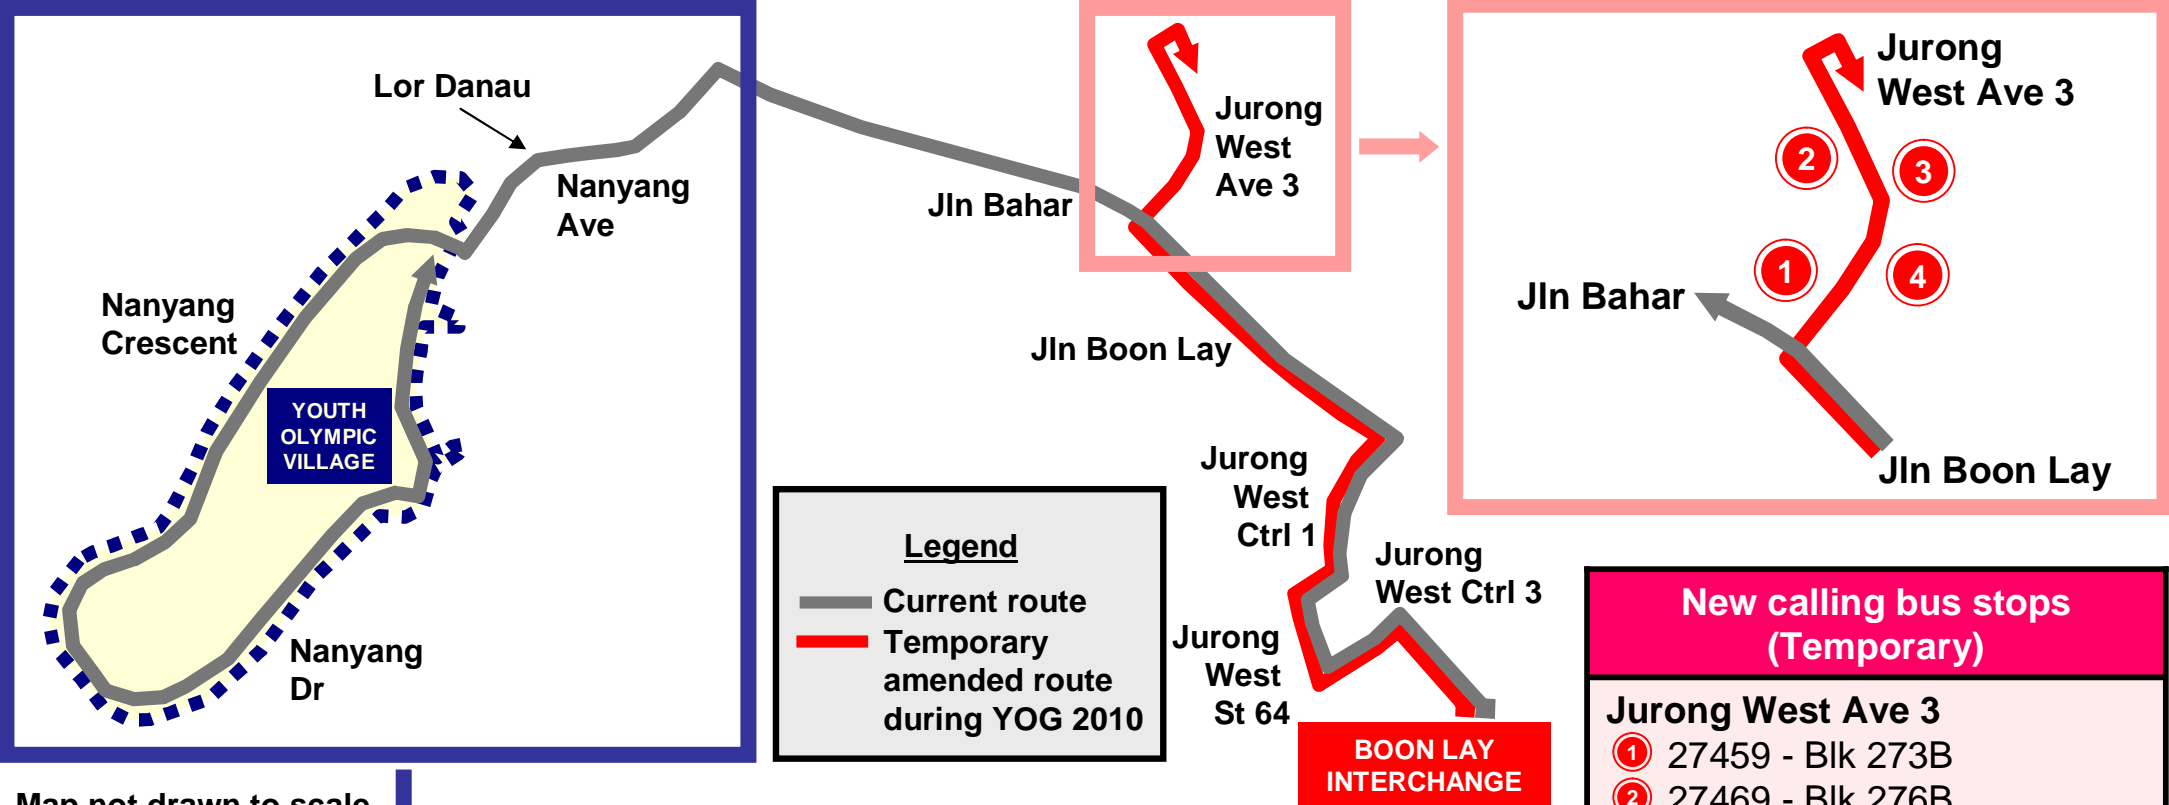

# Temporary Route Amendment during Youth Olympic Games (YOG) 2010

From 1 Aug - 28 Aug 2010, due to road closure along certain stretches of Nanyang Avenue and Nanyang Drive, the routing of Service 179 will be temporarily amended.

**Skipped bus stops (Temporary)**

**Nanyang Dr**

- ① 27211 - Lee Wee Nam Lib
- ② 27221 - Sch of CEE
- ③ 27231 - Sch of Comm and Info
- ④ 27241 - Hall 7
- ⑤ 27251 - Innovation Ctr
- ⑥ 27261 - Hall 4

Map not drawn to scale

# Temporary Route Amendment during Youth Olympic Games (YOG) 2010

From 1 Aug - 28 Aug 2010, due to road closure along certain stretches of Nanyang Avenue and Nanyang Drive, the routing of Service 199 will be temporarily amended.

Map not drawn to scale

- New calling bus stops (Temporary)**
- Jurong West Ave 3**
- ① 27459 - Blk 273B
  - ② 27469 - Blk 276B
  - ③ 27461 - Opp Blk 276B
  - ④ 27451 - Bet Blks 272D/271A

- Skipped bus stops (Temporary)**
- Jln Bahar**
- ① 27101 - Westville
  - ② 27121 - Bef Nanyang Ave
- Nanyang Ave**
- ③ 27171 - Bef Lor Danau
  - ④ 27181 - PUB Sub-Stn
- Nanyang Crescent**
- ⑤ 27011 - Blk 55
  - ⑥ 27021 - Hall 15
  - ⑦ 27031 - Hall 12
  - ⑧ 27041 - CP 7
  - ⑨ 27051 - NIE Lib
- Nanyang Dr**
- ⑩ 27219 - Blk 2
  - ⑪ 27069 - Blk 41
- Nanyang Ave**
- ⑫ 27209 - Hall 8
  - ⑬ 27199 - Hall 11
  - ⑭ 27189 - Opp PUB Sub-Stn
  - ⑮ 27179 - Aft Lor Danau
  - ⑯ 27169 - Bef Jln Bahar
- Jln Bahar**
- ⑰ 27109 - Opp Westville