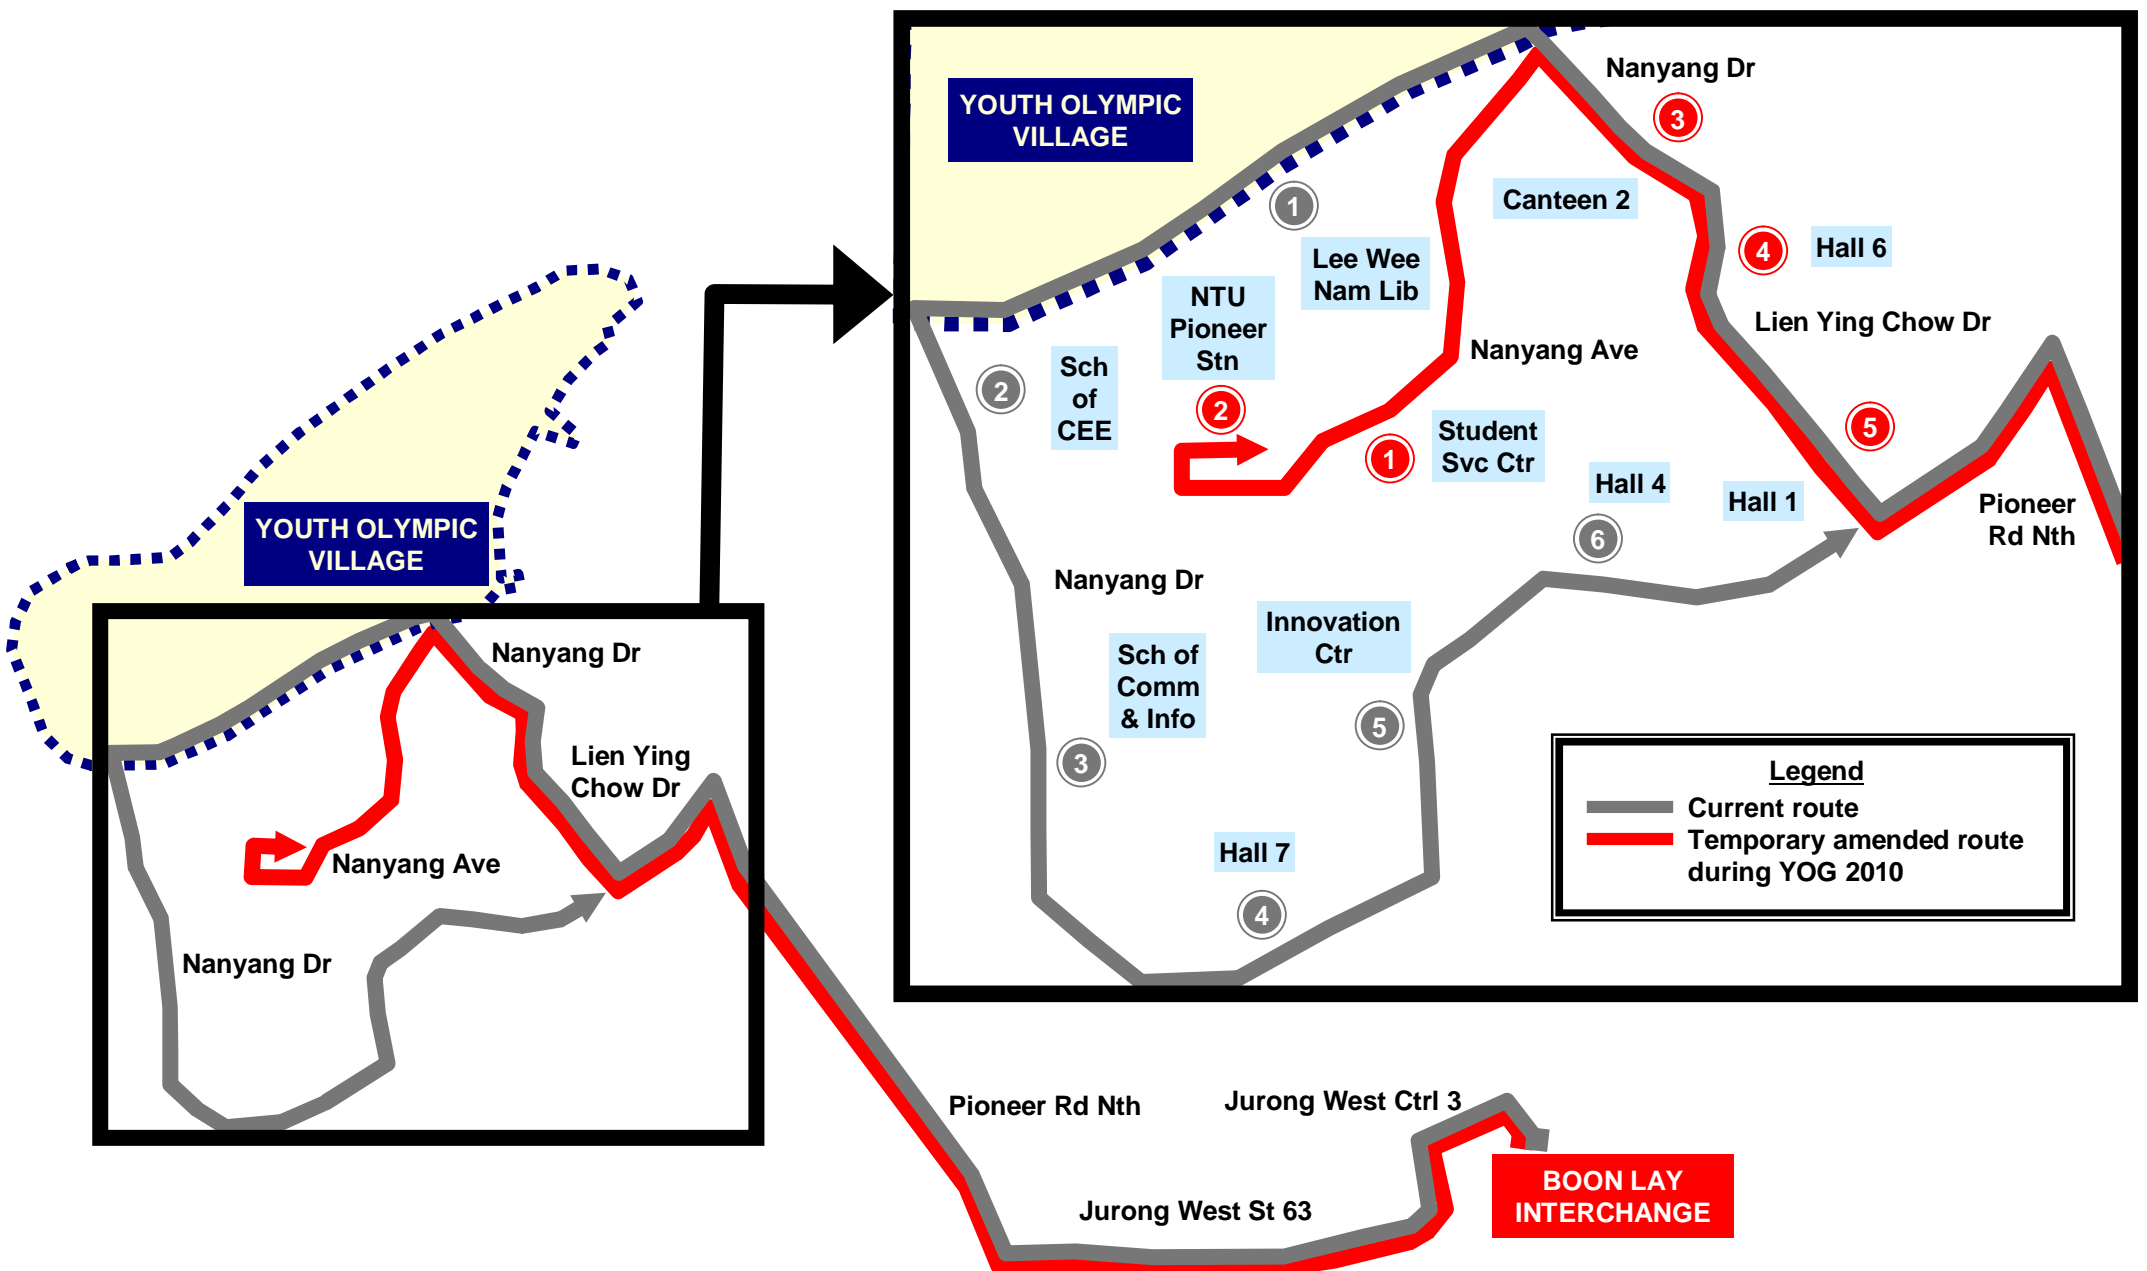

# Temporary Route Amendment during Youth Olympic Games (YOG) 2010

From 1 Aug - 28 Aug 2010, due to road closure along certain stretches of Nanyang Avenue and Nanyang Drive, the routing of Service 179 will be temporarily amended.

**New calling bus stops (Temporary)**

**Nanyang Ave**

- ① 63735 - Student Svc Ctr
- ② 63737 - NTU Pioneer Stn

**Nanyang Dr**

- ③ 63725 - Opp Canteen 2

**Lien Ying Chow Dr**

- ④ 63727 - Hall 6
- ⑤ 63729 - Opp Hall 1

**Skipped bus stops (Temporary)**

**Nanyang Dr**

- ① 27211 - Lee Wee Nam Lib
- ② 27221 - Sch of CEE
- ③ 27231 - Sch of Comm and Info
- ④ 27241 - Hall 7
- ⑤ 27251 - Innovation Ctr
- ⑥ 27261 - Hall 4

Map not drawn to scale

# Temporary Route Amendment during Youth Olympic Games (YOG) 2010

From 1 Aug - 28 Aug 2010, due to road closure along certain stretches of Nanyang Avenue and Nanyang Drive, the routing of Service 199 will be temporarily amended.