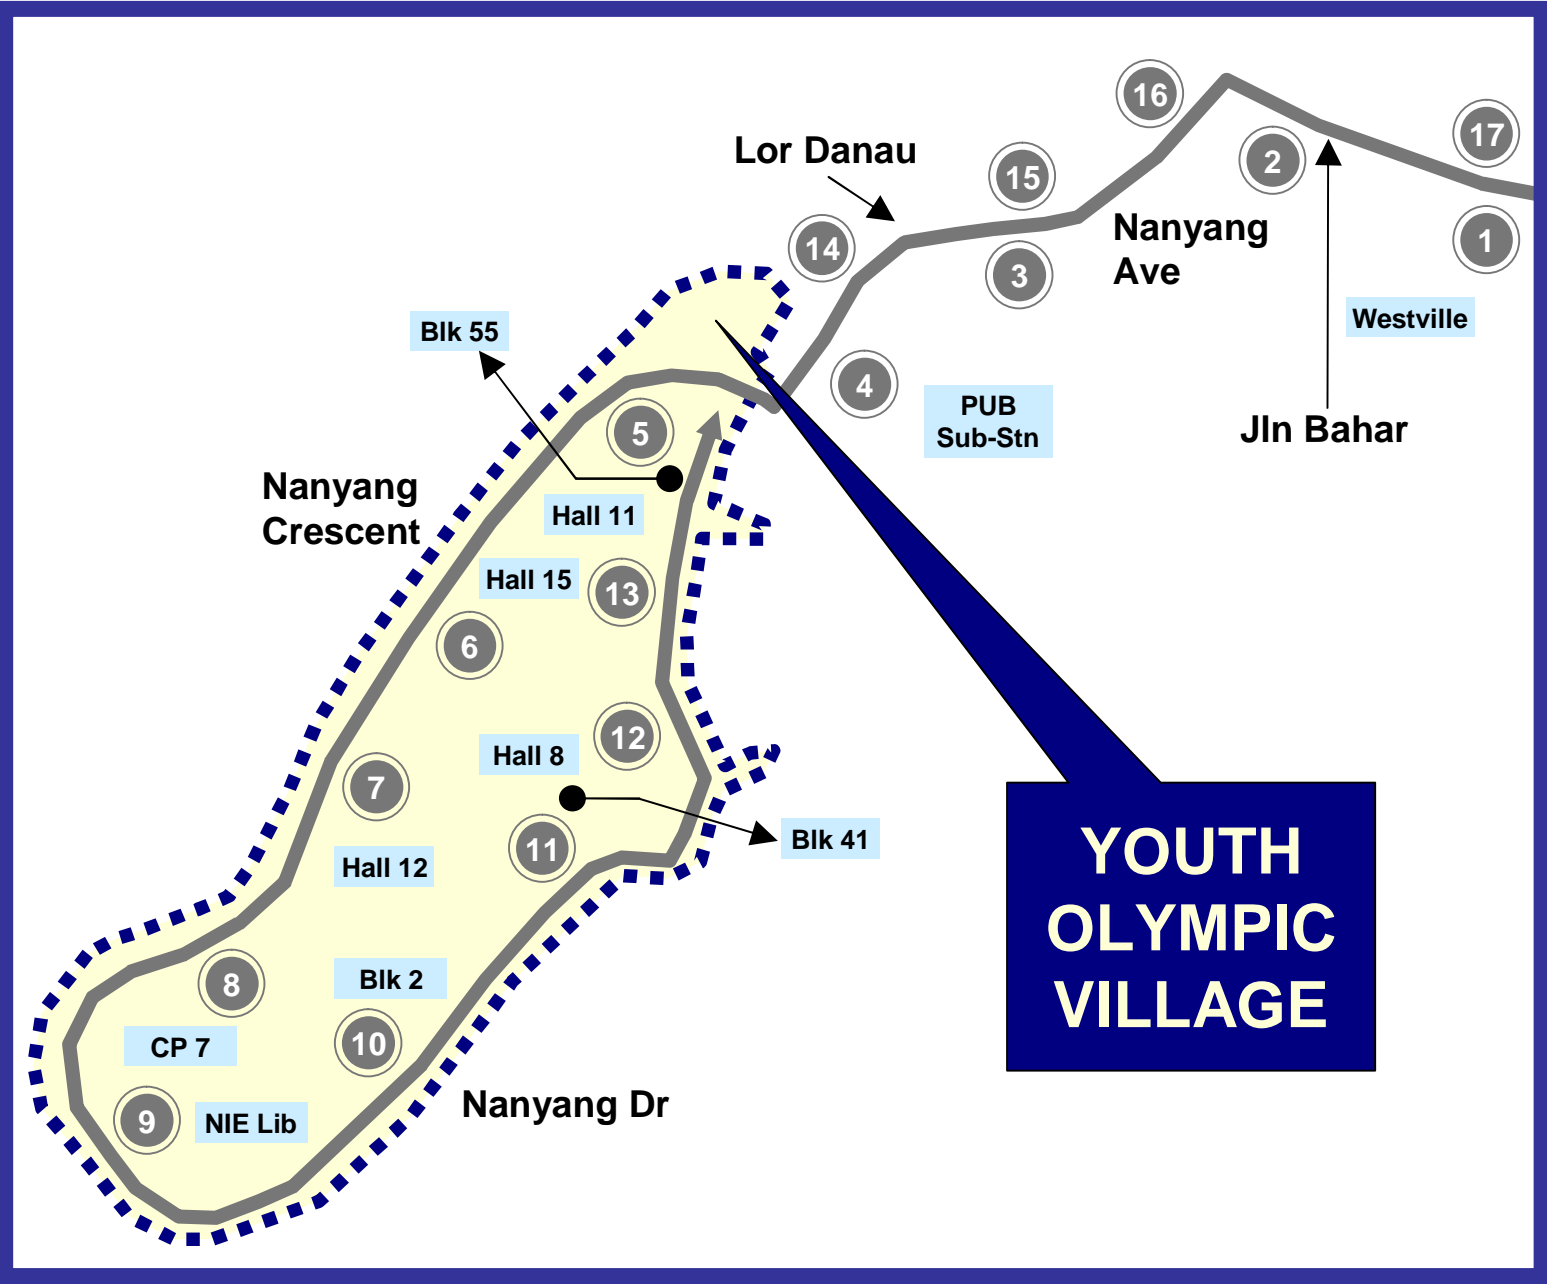

1. **Skipped bus stops (Temporary)**
2. **Jln Bahar**
- ① 27101 - Westville
  - ② 27121 - Bef Nanyang Ave
4. **Nanyang Ave**
- ③ 27171 - Bef Lor Danau
  - ④ 27181 - PUB Sub-Stn
6. **Nanyang Crescent**
- ⑤ 27011 - Blk 55
  - ⑥ 27021 - Hall 15
  - ⑦ 27031 - Hall 12
  - ⑧ 27041 - CP 7
  - ⑨ 27051 - NIE Lib
8. **Nanyang Dr**
- ⑩ 27219 - Blk 2
  - ⑪ 27069 - Blk 41
10. **Nanyang Ave**
- ⑫ 27209 - Hall 8
  - ⑬ 27199 - Hall 11
  - ⑭ 27189 - Opp PUB Sub-Stn
  - ⑮ 27179 - Aft Lor Danau
  - ⑯ 27169 - Bef Jln Bahar
12. **Jln Bahar**
- ⑰ 27109 - Opp Westville