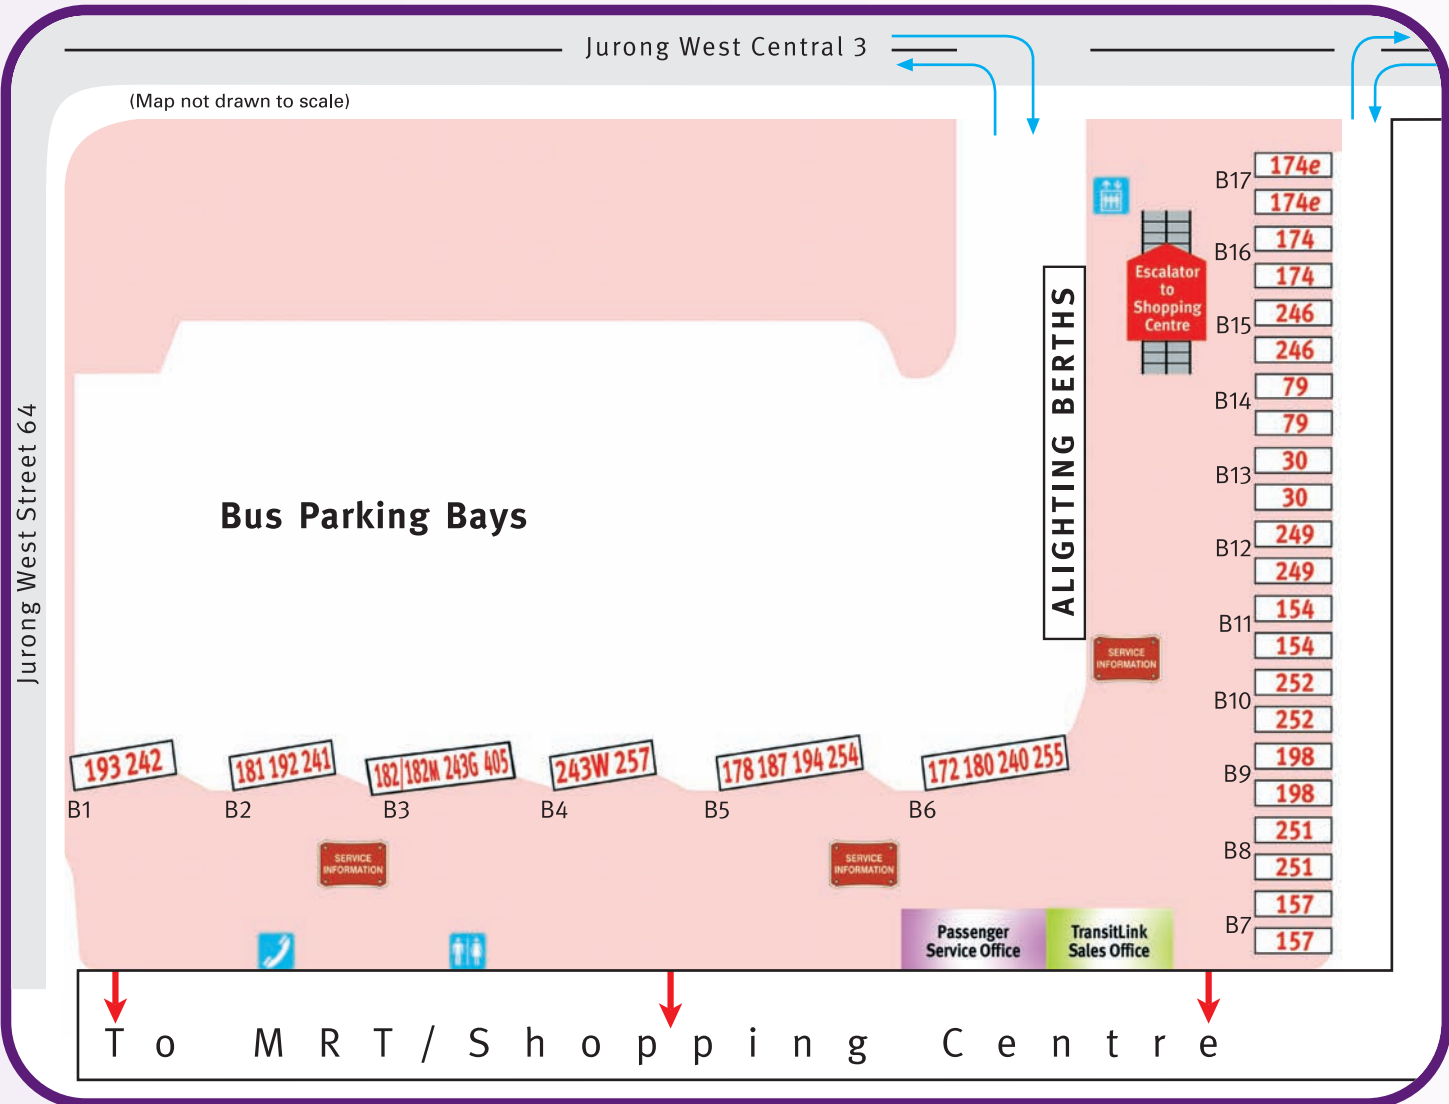

# Layout of the Interchange

**LEGEND**

- LIFT
- PUBLIC PHONE
- TOILET

For feedback on our bus/NEL services, please call our Customer Relations Centre at 1800-2872727 or visit our website [www.sbstransit.com.sg](http://www.sbstransit.com.sg)

# New Boon Lay Bus Interchange

Services 179, 179A and 199 continue to operate from the old interchange until further notice.

### Amended Routes

- Svc 199 (operating from old interchange)
- Svc 242, 405
- Svc 182, 182M, 254
- Svc 240
- Svc 194

Map not drawn to scale