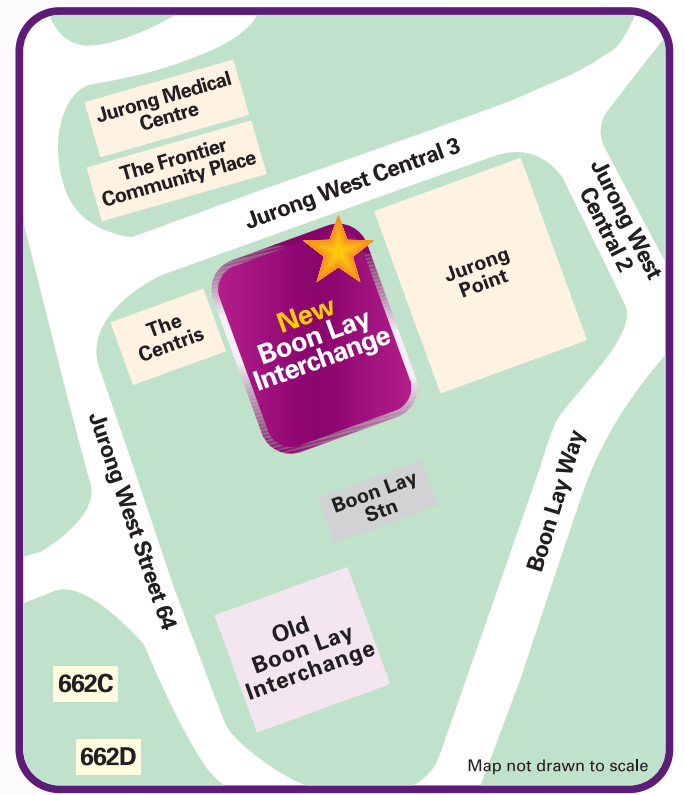

Information accurate as at 3 Jan 2010