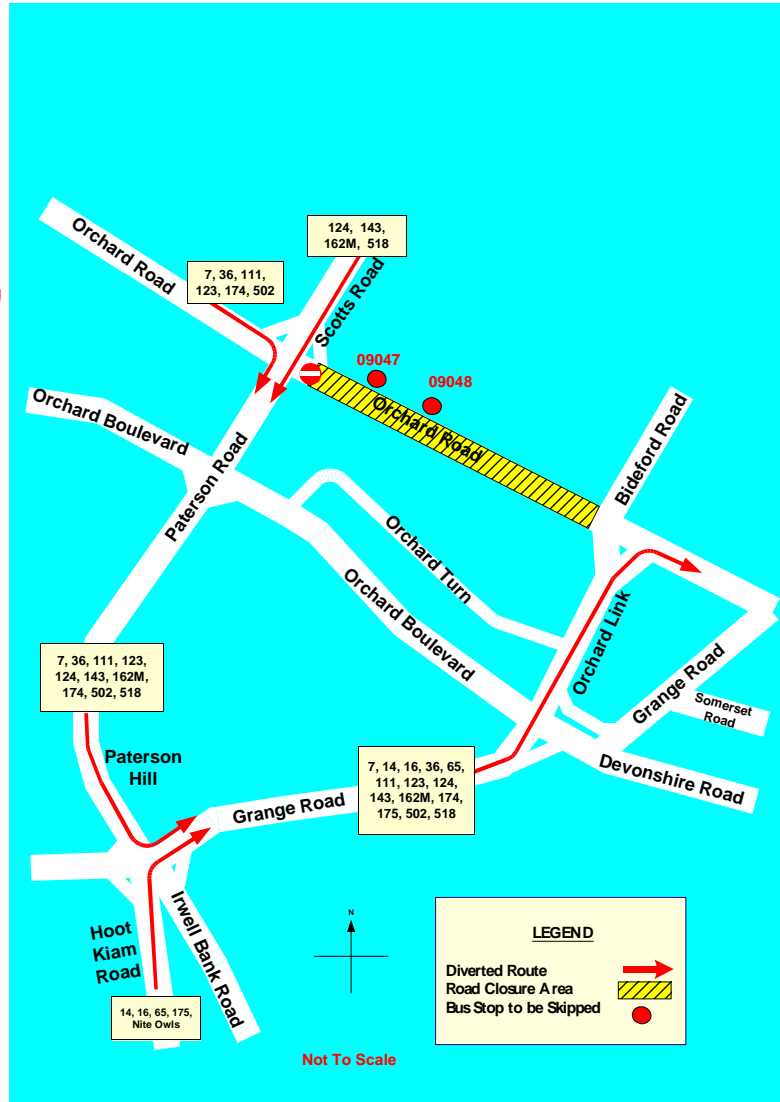

Route Diversion 巴士路线改道

Affected Services

受影响路线

7, 14, 16, 36, 65,
111, 123, 124, 143,
162M, 174, 175,
502, 518,
Nite Owls

Celebrate
Christmas In
Singapore 2009

Friday,
25 Dec 2009

These bus services will not call at the following bus stops 这些路线将不在以下的车站停留载客:

Road 道路	Bus Stop 车站	Time 时间	Services 路线
Orchard Road	09047	1 pm to 1 am	36, 124, 143, 162M, 174, 518
	09048		7, 14, 16, 65, 111, 123, 175, 502, Nite Owls

We regret any inconvenience caused. 不便之处, 敬请原谅.