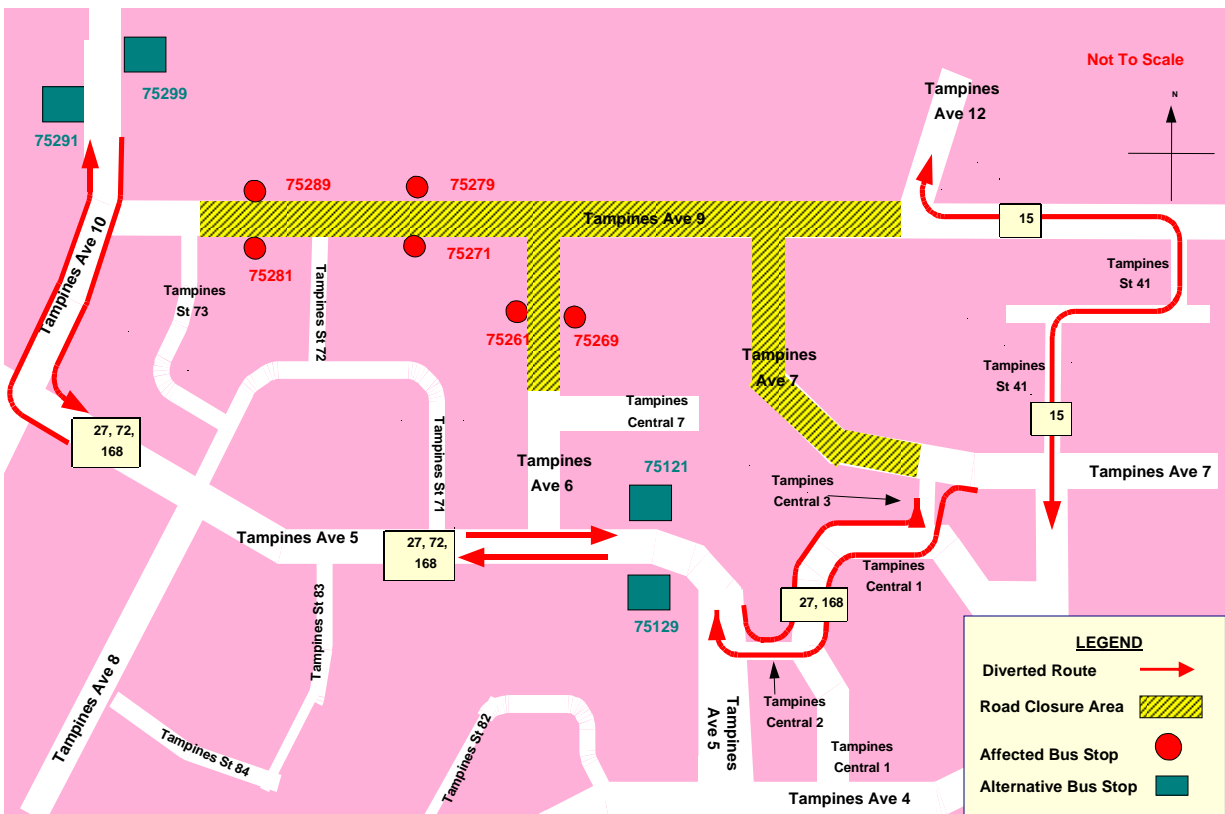

Temporary Closure of Bus Stops 车站暂时关闭

S2010 YOG: Cycling - Junior Men Individual Time Trial

- Tuesday, 17 Aug 2010, 2.00pm to 4.30pm
- Wednesday, 18 Aug 2010, 9.00am to 11.30am

During these periods, services 15, 27, 72 and 168 will not call at the following bus stops.

在上述日期，这些路线将不在以下的车站停留载客

Road	Affected Bus Stops	Affected Services
Tampines Ave 6	<ul style="list-style-type: none"> • 75261 Between Blk 710/713 • 75269 Opposite Blk 710/713 	72
Tampines Ave 7	<ul style="list-style-type: none"> • 76191 Opposite Tampines Regional Library • 76199 Before Tampines Regional Library 	15
Tampines Ave 9	<ul style="list-style-type: none"> • 75271 Blk 721 • 75279 Opposite Blk 721 • 75281 Blk 742A • 75289 Opposite Blks 741/742 	27, 72, 168