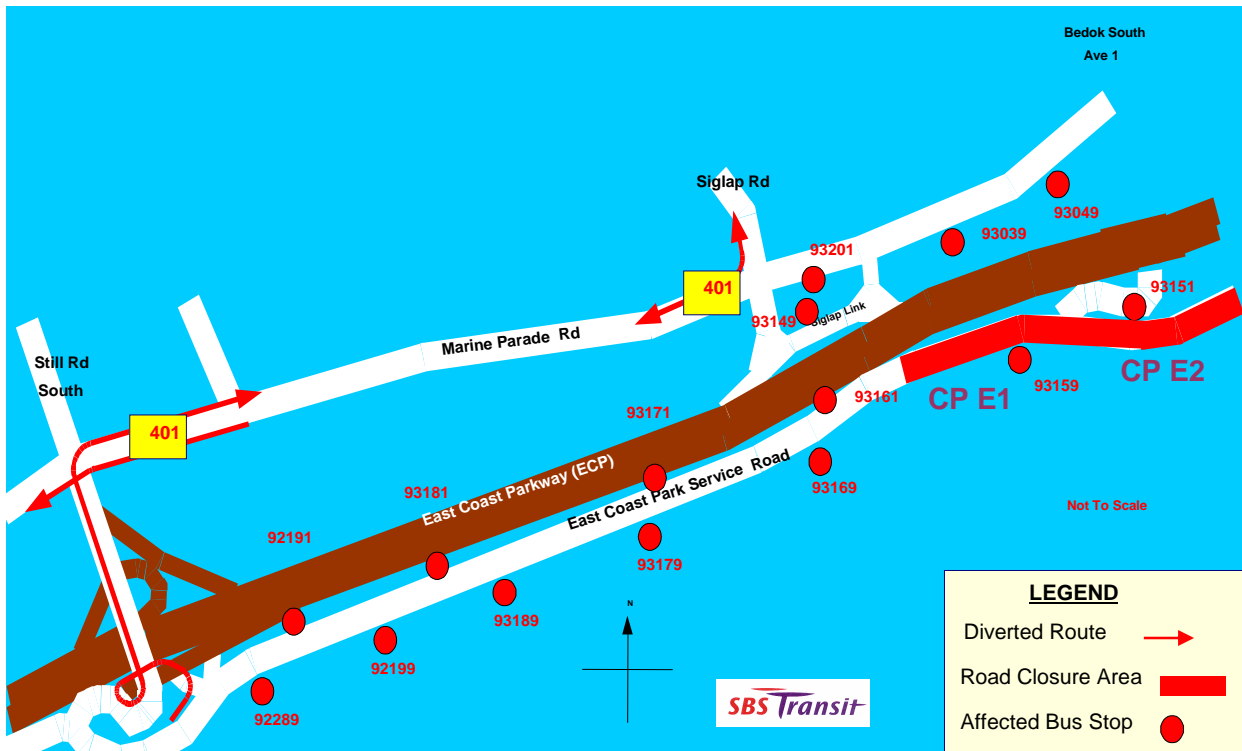

Temporary Closure of Bus Stops 车站暂时关闭

S2010 YOG: Triathlon

Sunday, 15 Aug 2010, 10.00am - 1.00pm

Service 401 will not call at these bus stops

Road	Affected Bus Stops
East Coast Park Service Road	<ul style="list-style-type: none"> • 93151 Opposite Cable Ski Park • 93159 Cable Ski Park • 93161 Opposite Pond • 93169 Before Car Park D5 • 93171 Opposite Island Resort S'pore • 93179 Island Resort S'pore • 93181 Opposite Car Park C4 • 93189 Opposite Victoria JC • 92191 Opposite Car Park C3 • 92199 Tennis Centre • 92289 Regent Bowl
Marine Parade Road	<ul style="list-style-type: none"> • 93201 Victoria School • 93039 Laguna Park • 93049 Lagoon View
Siglap Link	<ul style="list-style-type: none"> • 93149 Siglap Link