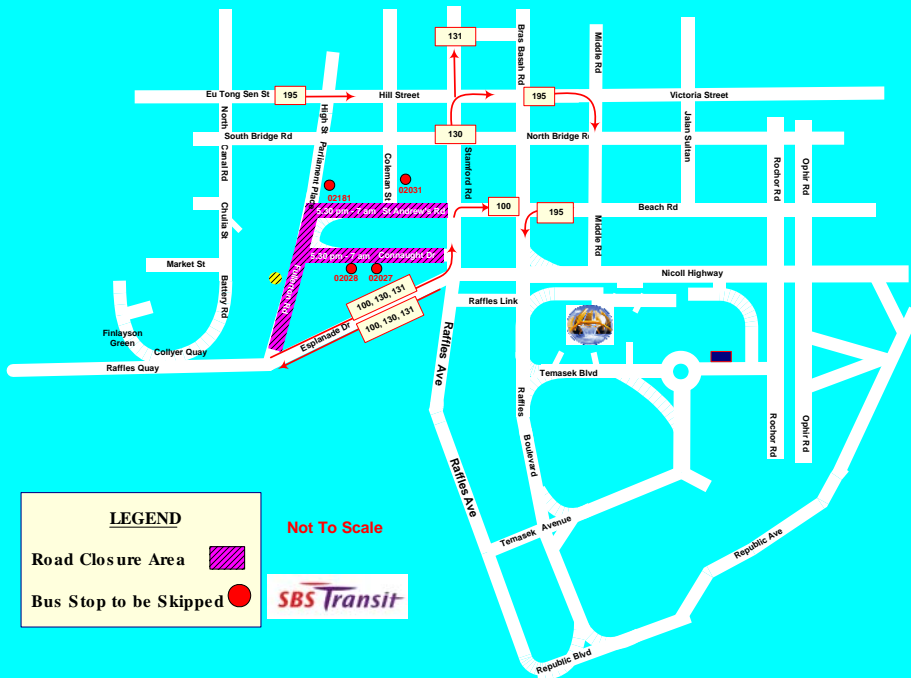

TEMPORARY ROUTE DIVERSION

巴士暂时改道川行

Event 事项: Chingay Parade 2008
2008年妆艺游行

Services affected 受影响路线 : 14, 16, 36, 56, 70M, 97, 100, 111
130, 131, 133, 162M, 195, 502, Nite Owl

Roads affected, dates & times:
受影响道路, 日期, 时间

Company Registration No.: 199206653M

www.sbstransit.com.sg

TEMPORARY ROUTE DIVERSION 巴士暂时改道川行

For service information, please call TransitLink Hotline at 1800-CALL ONE (1800-2255 663) or visit our website www.sbstransit.com.sg
 For feedback on our bus/NEL services, please call our Customer Relations Centre at 1800-2872727
 For joint promotions, please email to: promotions@sbstransit.com.sg
 欲查询服务资讯, 请电通联热线 1800-CALL ONE (1800-2255 663) 或查阅我们的网页 www.sbstransit.com.sg
 欲反映巴士或地铁服务情况, 请电我们的顾客联络中心: 1800-2872727
 欲了解联合促销事宜, 请电邮: promotions@sbstransit.com.sg

Company Registration No.: 199206653M

TEMPORARY ROUTE DIVERSION 巴士暂时改道川行

CHINGAY PARADE 2008
17 Feb, Sunday
5 am - 7 am

For service information, please call TransitLink Hotline at 1800-CALL ONE (1800-2255 663) or visit our website www.sbstransit.com.sg
 For feedback on our bus/NEL services, please call our Customer Relations Centre at 1800-2872727
 For joint promotions, please email to: promotions@sbstransit.com.sg
 欲查询服务资讯, 请电通联热线1800-CALL ONE (1800-2255 663)或查阅我们的网页 www.sbstransit.com.sg
 欲反映巴士或地铁服务情况, 请电我们的顾客联络中心: 1800-2872727
 欲了解联合促销事宜, 请电邮: promotions@sbstransit.com.sg