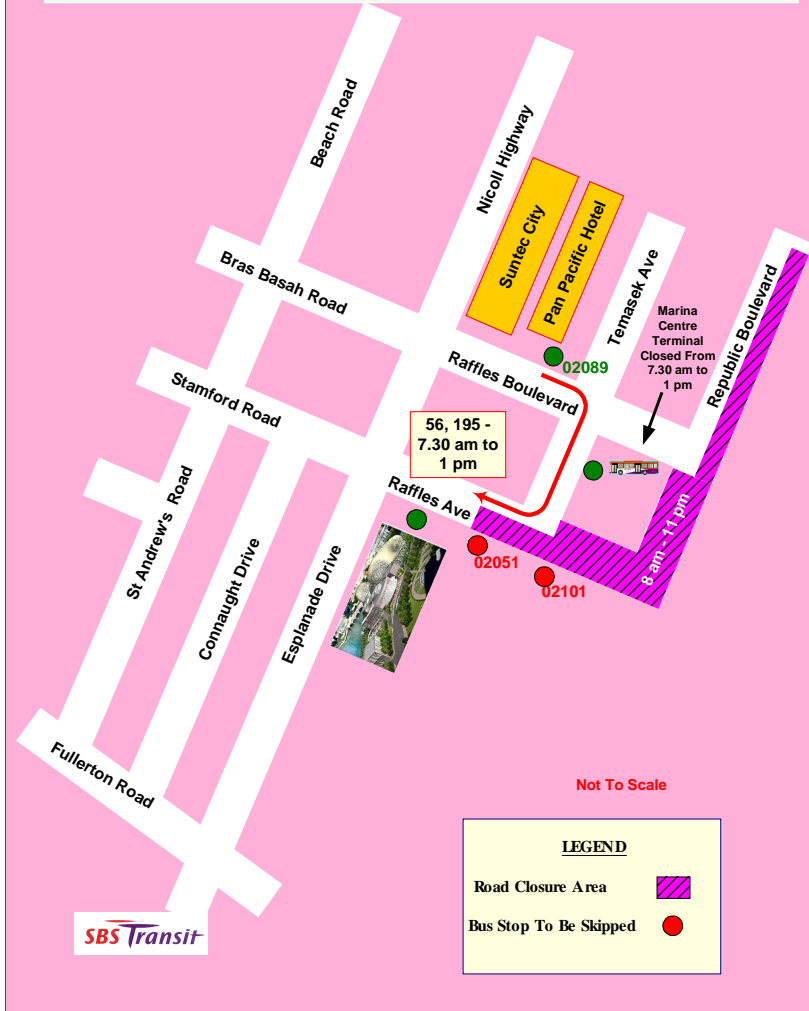

TEMPORARY ROAD CLOSURE

道路暂时关闭

Services Affected 受影响路线

**10, 14, 16, 36, 56, 57, 70, 70M, 97,
100, 111, 130, 131, 133, 162M, 195, 196, 502**

Event : National Day Parade 2008

事项 : 2008 年国庆庆典

Date 日期	Time 时间
9 Aug 2008	8 am to 11 pm
2008年8月9日	早上8点到晚上11点

Company Registration No.: 199206653M

TEMPORARY ROAD CLOSURE 道路暂时关闭

NDP 2008 Bus Diversion Plan
9 Aug 2008 - 8 am to 1 pm

NDP 2008 Bus Diversion Plan
9 Aug 2008 - 1 pm to 2 pm

For service information, please call TransitLink Hotline at 1800-CALL ONE (1800-2255663) or visit our website www.sbstransit.com.sg
 For feedback on our bus/NEL services, please call our Customer Relations Centre at 1800-2872727
 欲查询服务资讯, 请电通联热线1800-CALL ONE (1800-2255663)或查阅我们的网页 www.sbstransit.com.sg
 欲反映巴士或地铁服务情况, 请电我们的顾客联络中心: 1800-2872727

Company Registration No.: 199206653M

TEMPORARY ROAD CLOSURE 道路暂时关闭

NDP 2008 Bus Diversion Plan
9 Aug 2008 - 2 pm to 7 pm

NDP 2008 Bus Diversion Plan
9 Aug 2008 - 7 pm to 11 pm

For service information, please call TransitLink Hotline at 1800-CALL ONE (1800-2255663) or visit our website www.sbstransit.com.sg
 For feedback on our bus/NEL services, please call our Customer Relations Centre at 1800-2872727
 欲查询服务资讯, 请电通联热线 1800-CALL ONE (1800-2255663) 或查阅我们的网页 www.sbstransit.com.sg
 欲反映巴士或地铁服务情况, 请电我们的顾客联络中心: 1800-2872727