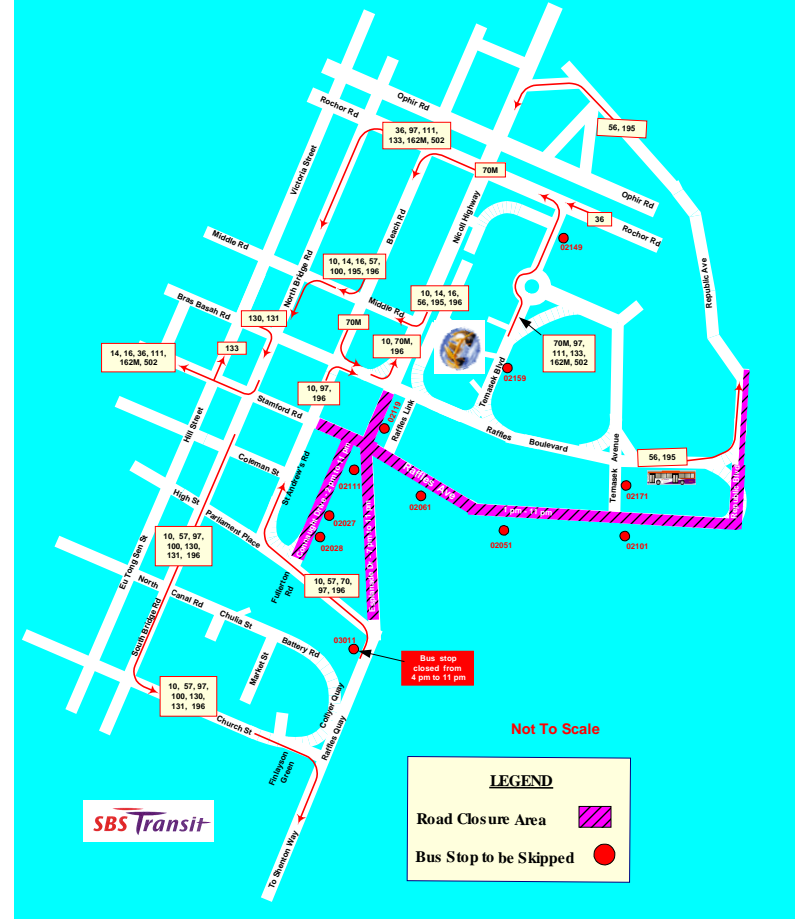

TEMPORARY ROAD CLOSURE

道路暂时关闭

Services Affected 受影响路线

**10, 14, 16, 36, 56, 57, 70, 70M, 97,
100, 111, 130, 131, 133, 162M, 195, 196, 502**

Event : National Day Parade 2008

事项 : 2008 年国庆庆典

Date 日期	Time 时间
9 Aug 2008	8 am to 11 pm
2008年8月9日	早上8点到晚上11点

Company Registration No.: 199206653M

TEMPORARY ROAD CLOSURE 道路暂时关闭

NDP 2008 Bus Diversion Plan
9 Aug 2008 - 8 am to 1 pm

NDP 2008 Bus Diversion Plan
9 Aug 2008 - 1 pm to 2 pm

For service information, please call TransitLink Hotline at 1800-CALL ONE (1800-2255663) or visit our website www.sbstransit.com.sg
 For feedback on our bus/NEL services, please call our Customer Relations Centre at 1800-2872727
 欲查询服务资讯, 请电通联热线1800-CALL ONE (1800-2255663)或查阅我们的网页 www.sbstransit.com.sg
 欲反映巴士或地铁服务情况, 请电我们的顾客联络中心: 1800-2872727

Company Registration No.: 199206653M

TEMPORARY ROAD CLOSURE 道路暂时关闭

NDP 2008 Bus Diversion Plan
9 Aug 2008 - 2 pm to 7 pm

NDP 2008 Bus Diversion Plan
9 Aug 2008 - 7 pm to 11 pm

For service information, please call TransitLink Hotline at 1800-CALL ONE (1800-2255663) or visit our website www.sbstransit.com.sg
 For feedback on our bus/NEL services, please call our Customer Relations Centre at 1800-2872727
 欲查询服务资讯, 请电通联热线 1800-CALL ONE (1800-2255663) 或查阅我们的网页 www.sbstransit.com.sg
 欲反映巴士或地铁服务情况, 请电我们的顾客联络中心: 1800-2872727