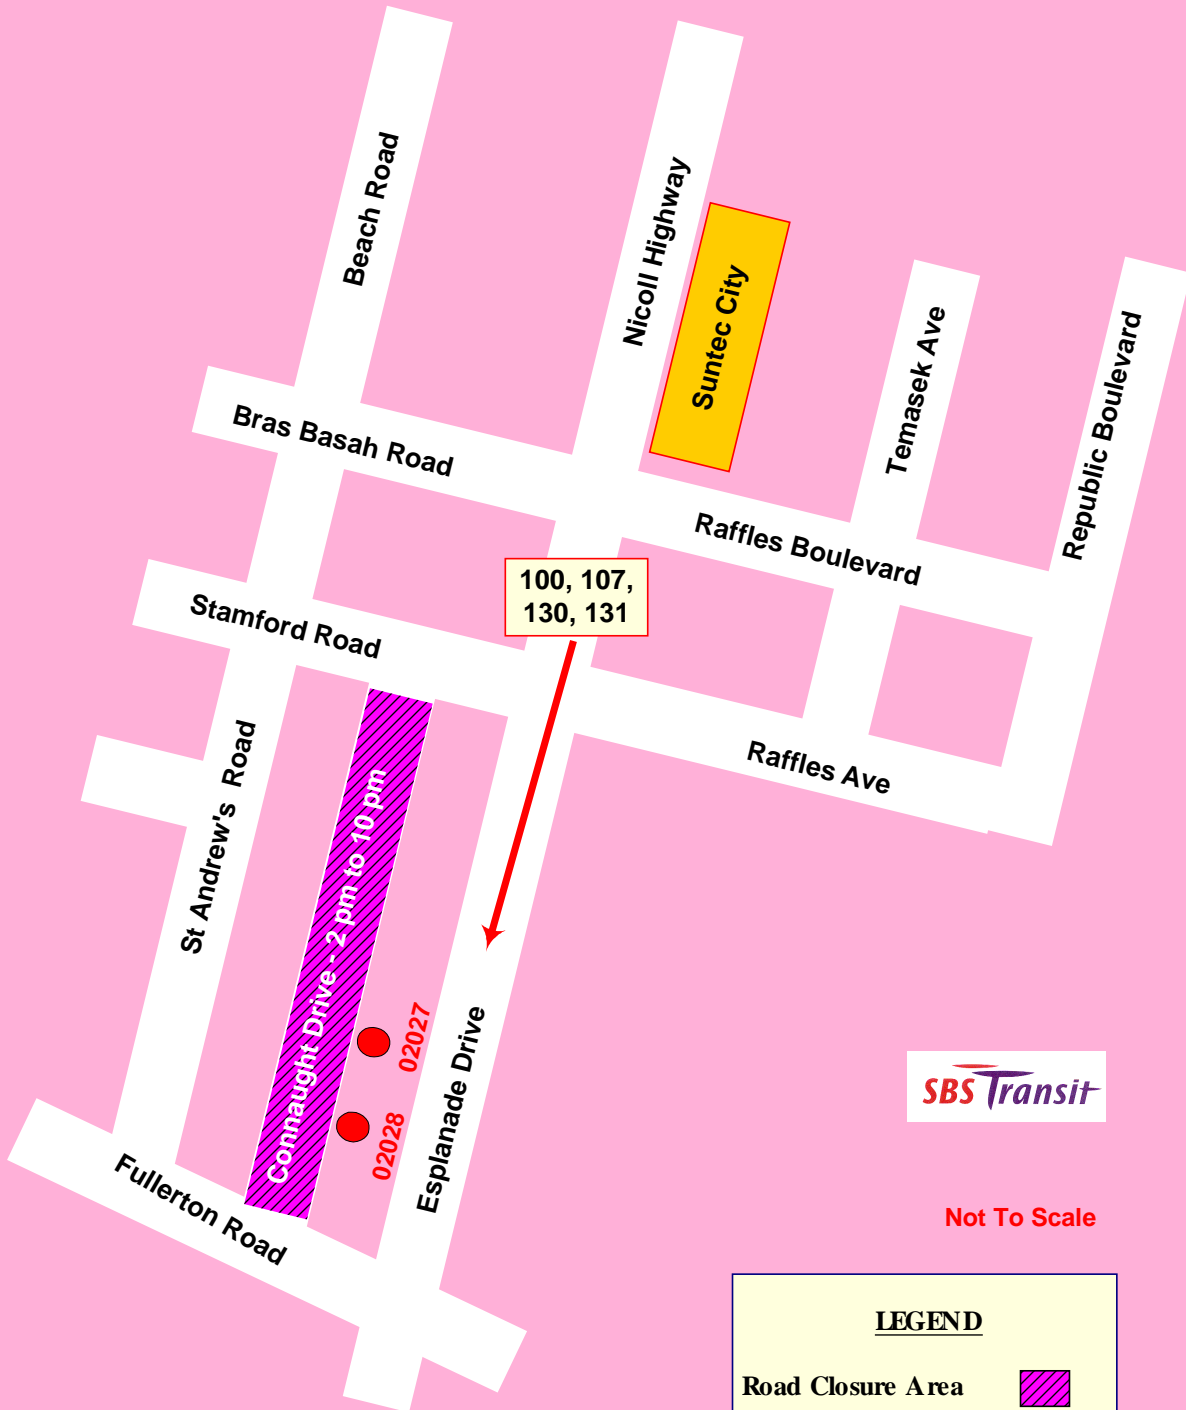

HEARTSTRINGS WALK 2008

23 Aug 2008 - 2 pm to 10 pm

Not To Scale

LEGEND

Road Closure Area 

Bus Stop To Be Skipped 