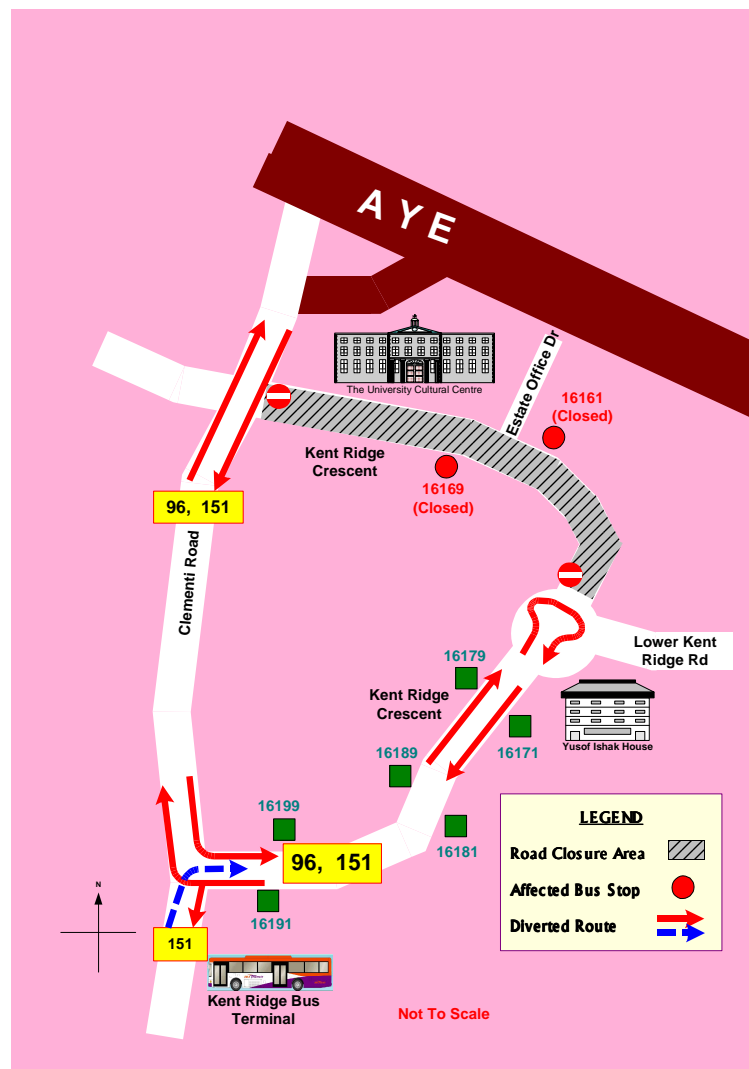

Route Diversion 巴士路线改道

Affected Services 受影响路线
96 & 151

National Day Rally 2009
Sunday, 16 Aug 2009

These bus services will not call at the following bus stops 这些路线将不在以下的车站停留载客:

Road 道路	Bus Stop 车站	Time 时间	Services 路线
Kent Ridge Crescent	16161	2.30 pm to 12 midnight	151
	16169		96, 151