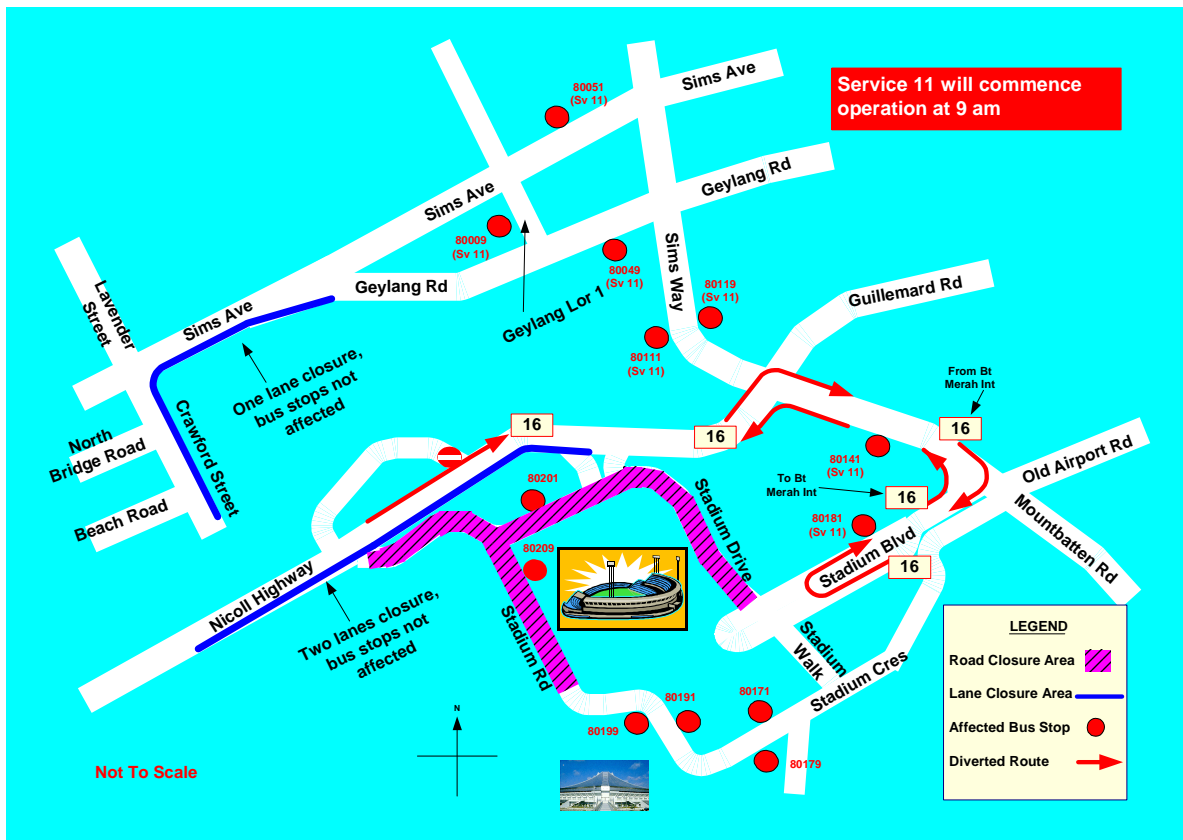

Route Diversion 巴士路线改道

Affected Services 受影响路线 11 and 16

Nike Human Race 2009 Saturday, 24 Oct 2009

These bus services will not call at the following bus stops 这路线将不在以下的车站停留载客:

| Road 道路 | Bus Stop 车站 | Time 时间 | Services 路线 |
|-------------------|--------------|--------------|-------------|
| Geylang Road | 80049 | 5 am to 9 am | 11 |
| Lorong 1 Geylang | 80009 | | 11 |
| Mountbatten Road | 80141 | | 11 |
| Sims Ave | 80051 | | 11 |
| Sims Way | 80111, 80119 | | 11 |
| Stadium Boulevard | 80181 | | 11 |
| Stadium Crescent | 80179, 80199 | | 11, 16 |
| Stadium Road | 80201, 80209 | | 11, 16 |
| Stadium Walk | 80171, 80191 | | 11, 16 |