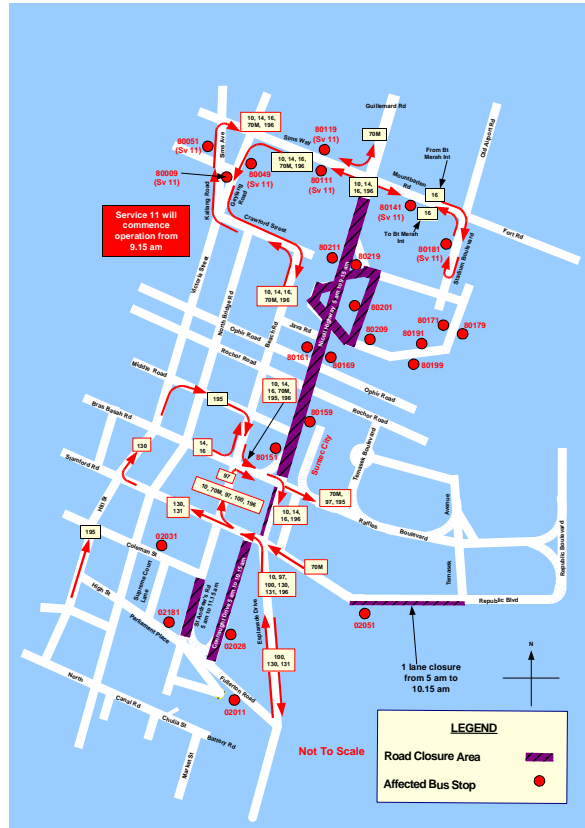

Route Diversion 巴士路线改道

Affected Services

受影响路线：

10, 11, 14, 16, 36,
56, 70M, 97, 100,
111, 130, 131,
133, 162M, 195,
196, 502

Great Eastern
Women 10K 2009

Sunday,
1 Nov 2009

These bus services will not call at the following bus stops 这路线将不在以下的车站停留载客:

Road 道路	Bus Stop 车站	Time 时间	Services 路线
Coleman Street	02031	5 am to 11.15 am	130
Connaught Drive	02028	5 am to 10.15 am	100, 130, 131
Fullerton Road	02011	5 am to 11.15 am	100, 130, 131
Geylang Road	80049	5 am to 9.15 am	11
Lorong 1 Geylang	80009		
Mountbatten Road	80141		
Nicoll Highway	80151, 80159, 80161, 80169, 80211, 80219		
Parliament Place	02181	5 am to 11.15 am	195
Raffles Ave	02051	5 am to 10.15 am	36, 56, 70M, 97, 111, 133, 162M, 195, 502
Sims Ave	80051	5 am to 9.15 am	11
Sims Way	80111, 80119		
Stadium Boulevard	80181		
Stadium Crescent	80179, 80199		
Stadium Road	80201		
Stadium Road	80209		
Stadium Walk	80171, 80191		
			16
			11, 16
			11, 16