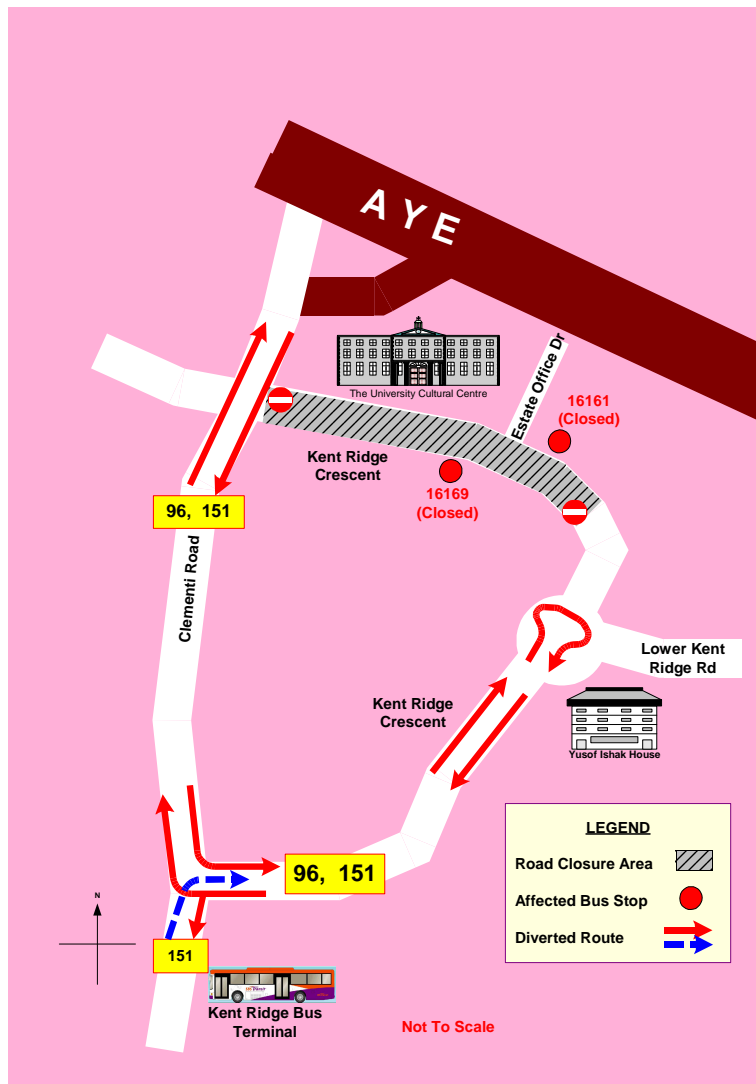

Route Diversion 巴士路线改道

Affected Services 受影响路线
96 & 151

National Day Investiture 2009
Sunday, 1 Nov 2009

These bus services will not call at the following bus stops 这些路线将不在以下的车站停留载客:

Road 道路	Bus Stop 车站	Time 时间	Services 路线
Kent Ridge Crescent	16161	2 pm to 11.59 pm	151
	16169		96, 151