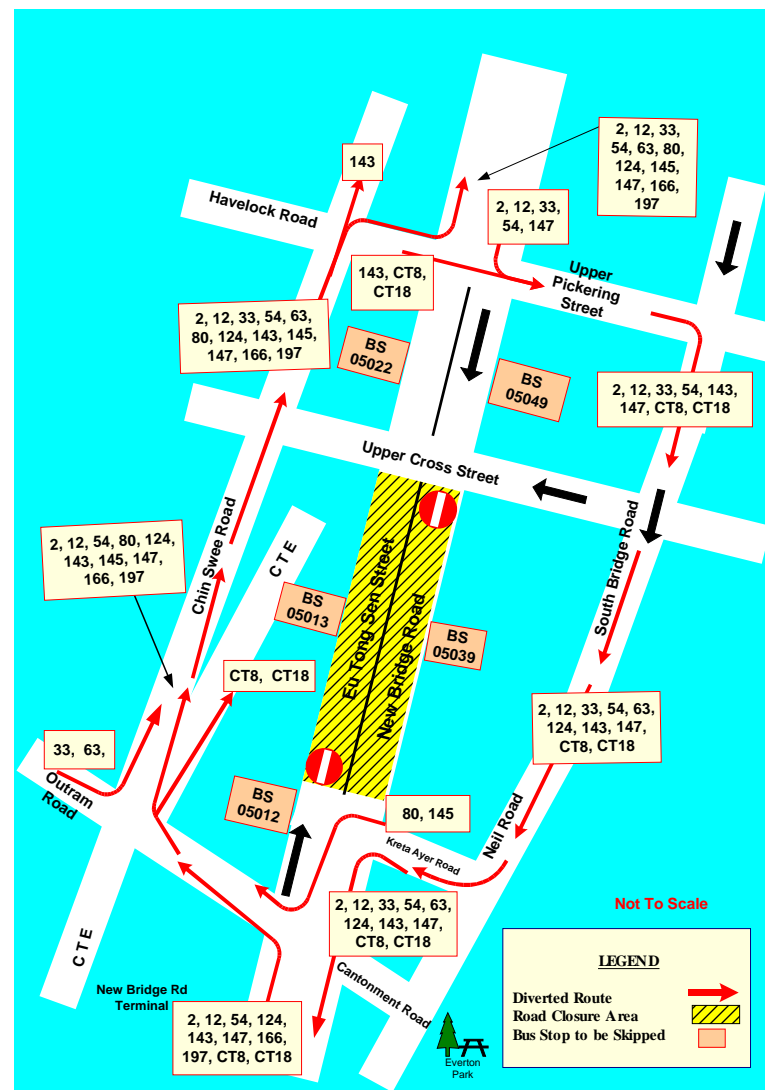

TEMPORARY ROAD CLOSURE

道路暂时关闭

Event : Chinatown Mid-Autumn Festival

Opening & Light Up

事项 : 牛车水中秋节开幕及亮灯

Roads affected : New Bridge Road &

Eu Tong Sen Street

受影响道路 : 新桥路及余东旋街

Services affected : 2, 12, 33, 54, 63, 80, 124, 143, 145

受影响路线 : 147, 166, 197, CT8, CT18

Date : Sunday, 31 Aug 2008

日期 : 8月31日 (星期日)

Time : 2 pm to 11 pm

时间 : 下午2点到晚上11点

For service information, please call TransitLink Hotline at 1800-CALL ONE (1800-2255663) or visit our website www.sbstransit.com.sg