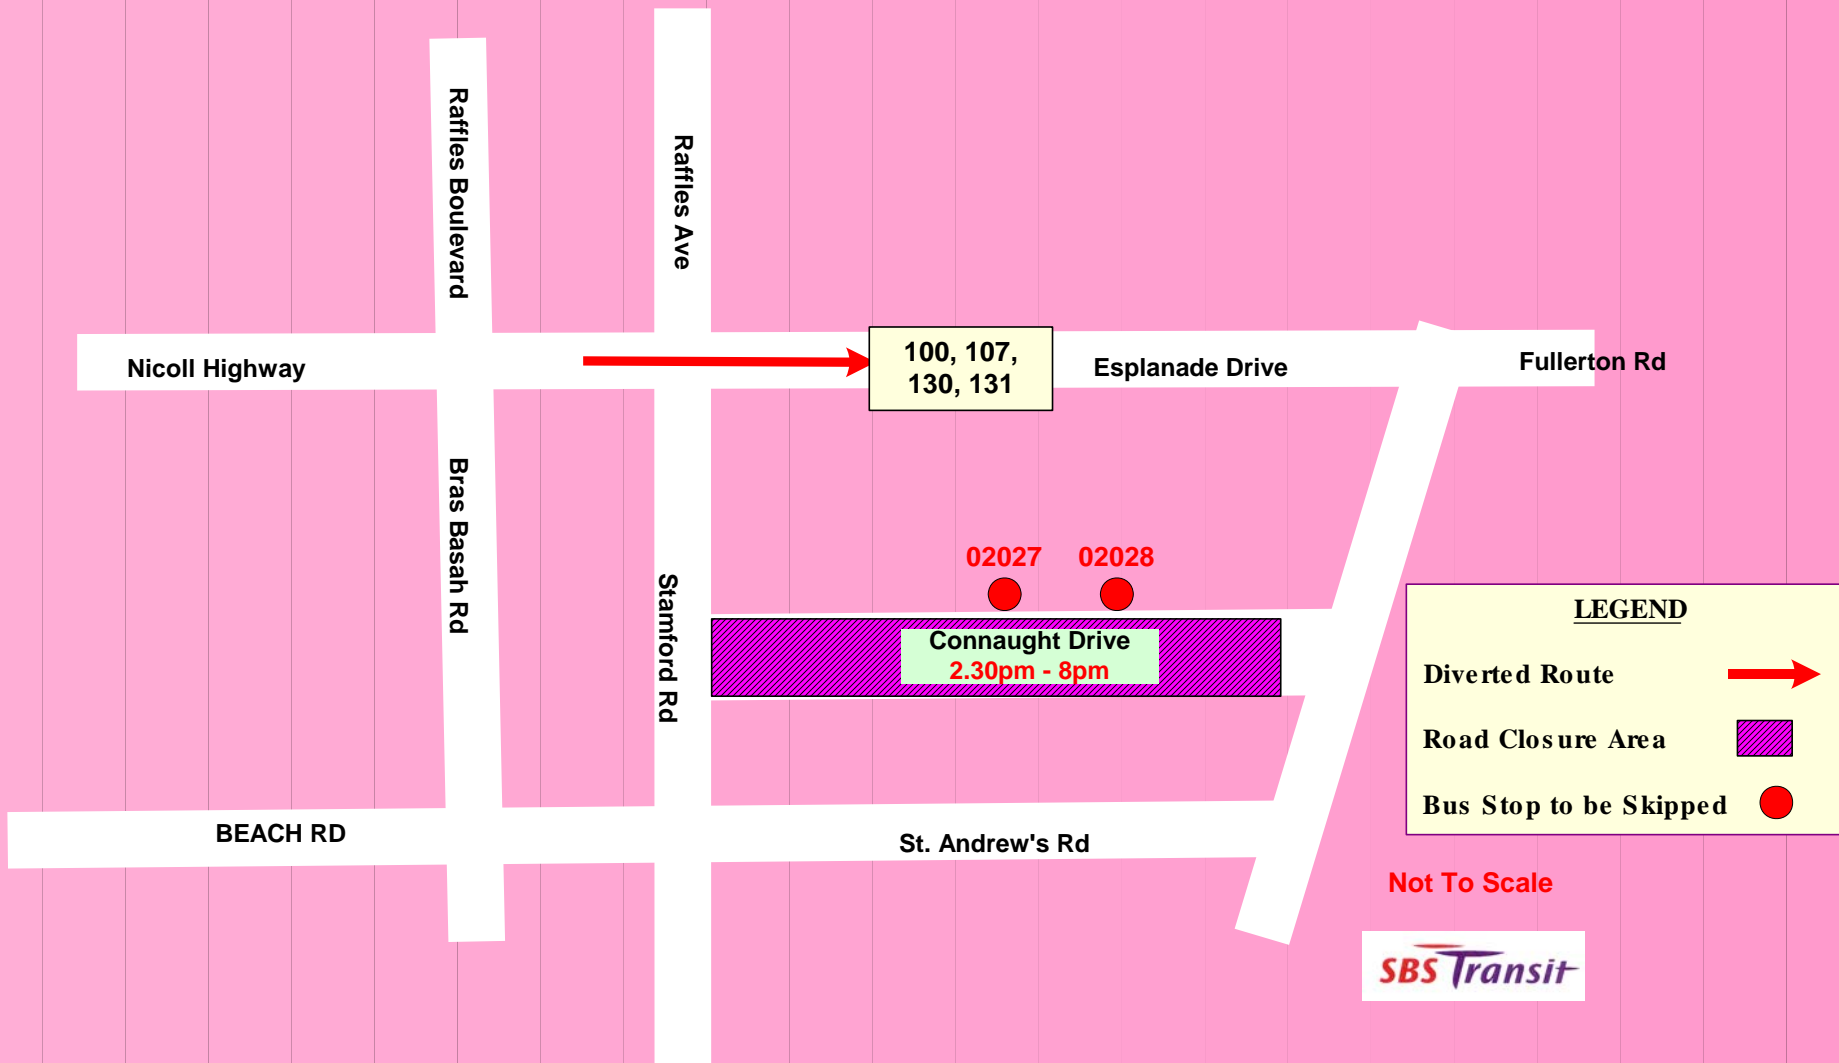

JPMorgan Chase Corporate Challenge Singapore 2008

23 Apr, Wednesday

2.30pm - 5pm, 6.30pm - 8pm

JPMorgan Chase Corporate Challenge Singapore 2008

23 Apr, Wednesday

5 pm - 6.30 pm

LEGEND

Road Closure Area

Bus Stop to be Skipped

Not To Scale

JPMorgan Chase Corporate Challenge Singapore 2008

23 Apr, Wednesday
5.40 pm - 6.30 pm

JPMorgan Chase Corporate Challenge Singapore 2008

23 Apr, Wednesday

6.30 pm - 7.30 pm