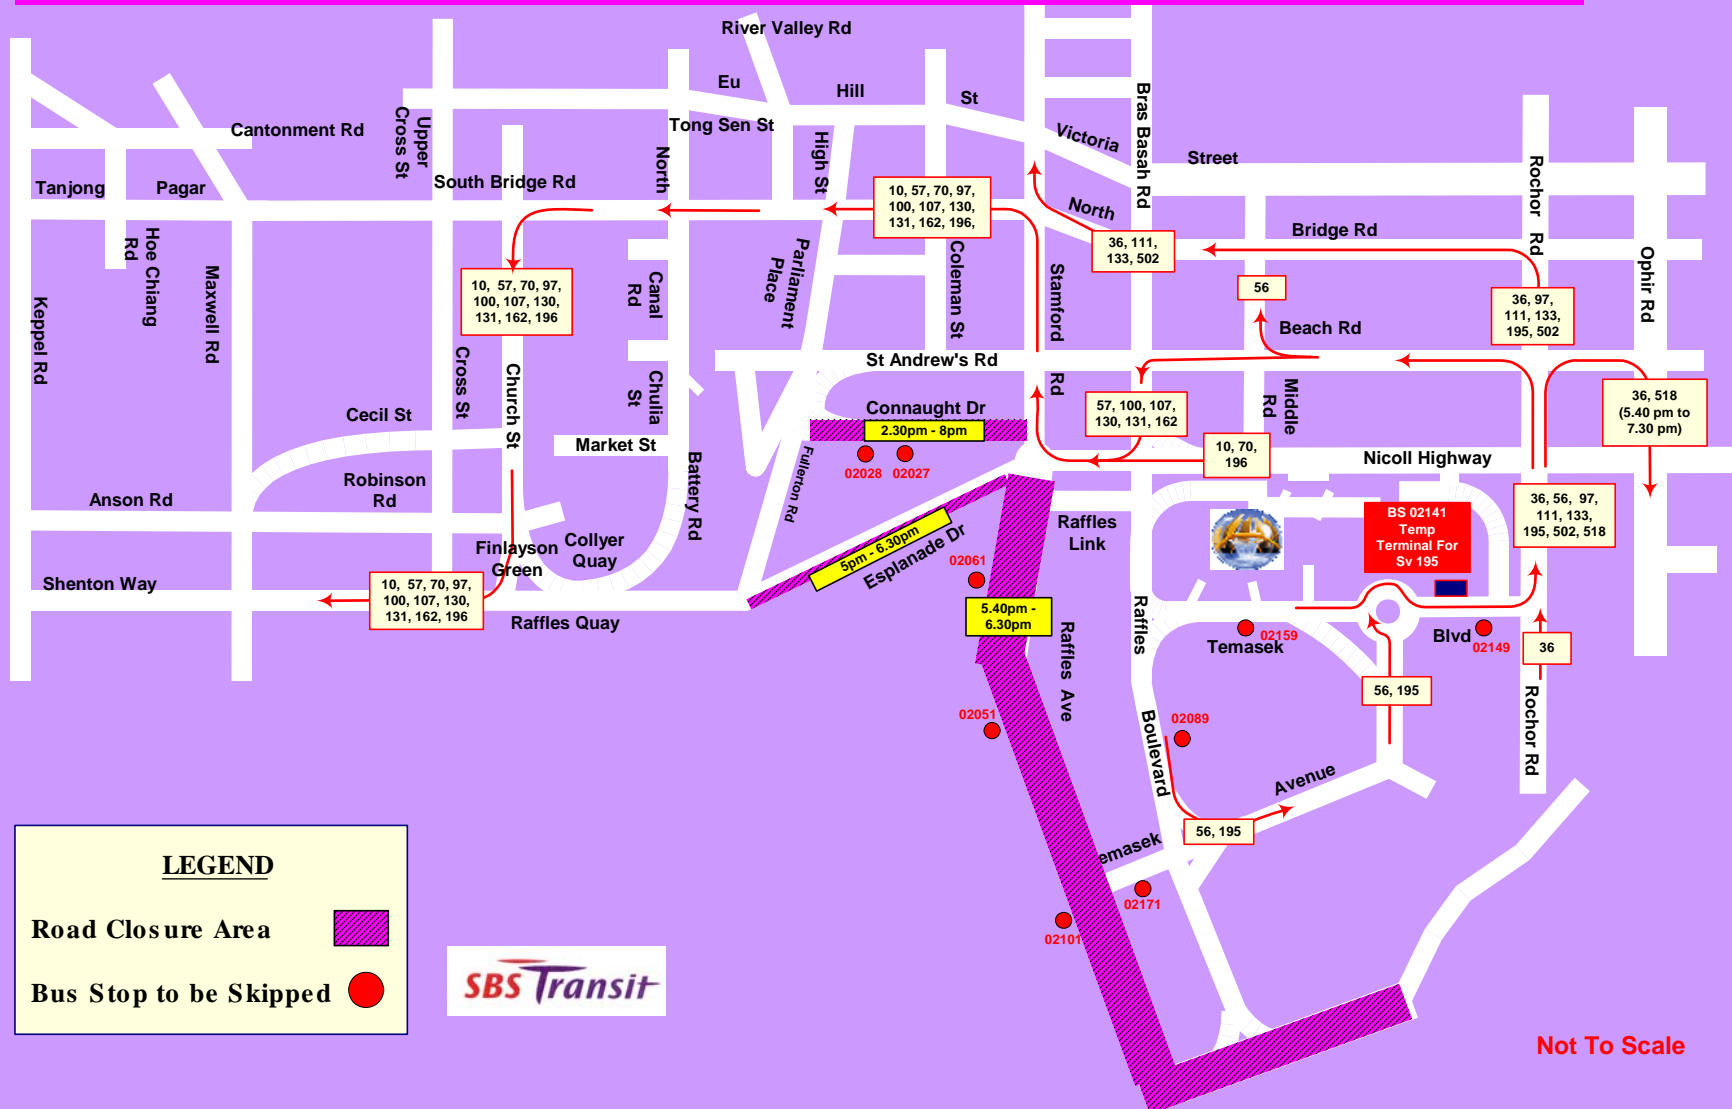

JPMorgan Chase Corporate Challenge Singapore 2008

23 Apr, Wednesday

2.30pm - 5pm, 6.30pm - 8pm

JPMorgan Chase Corporate Challenge Singapore 2008

23 Apr, Wednesday

5 pm - 6.30 pm

LEGEND

Road Closure Area

Bus Stop to be Skipped

Not To Scale

JPMorgan Chase Corporate Challenge Singapore 2008

23 Apr, Wednesday
5.40 pm - 6.30 pm

JPMorgan Chase Corporate Challenge Singapore 2008

23 Apr, Wednesday

6.30 pm - 7.30 pm