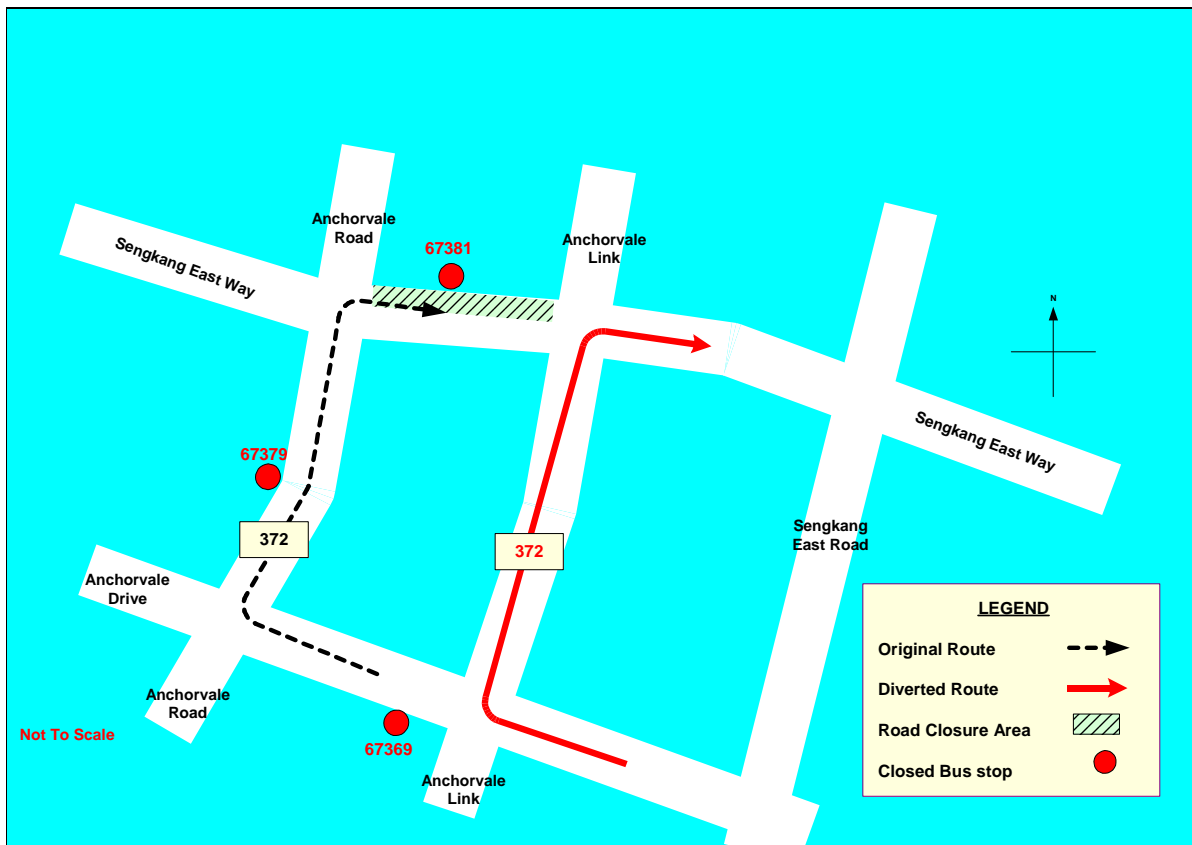

Route Diversion 巴士路线改道

Affected Service 受影响路线 372

Newton Active Run 2009 Sunday, 1 March 2009

This bus service will not call at the following bus stops 这路线将不在以下的车站停留载客:

Road 道路	Bus Stop 车站	Time 时间
Anchorvale Drive	67369	6 am to 10 am
Anchorvale Road	67379	
Sengkang East Way	67381	