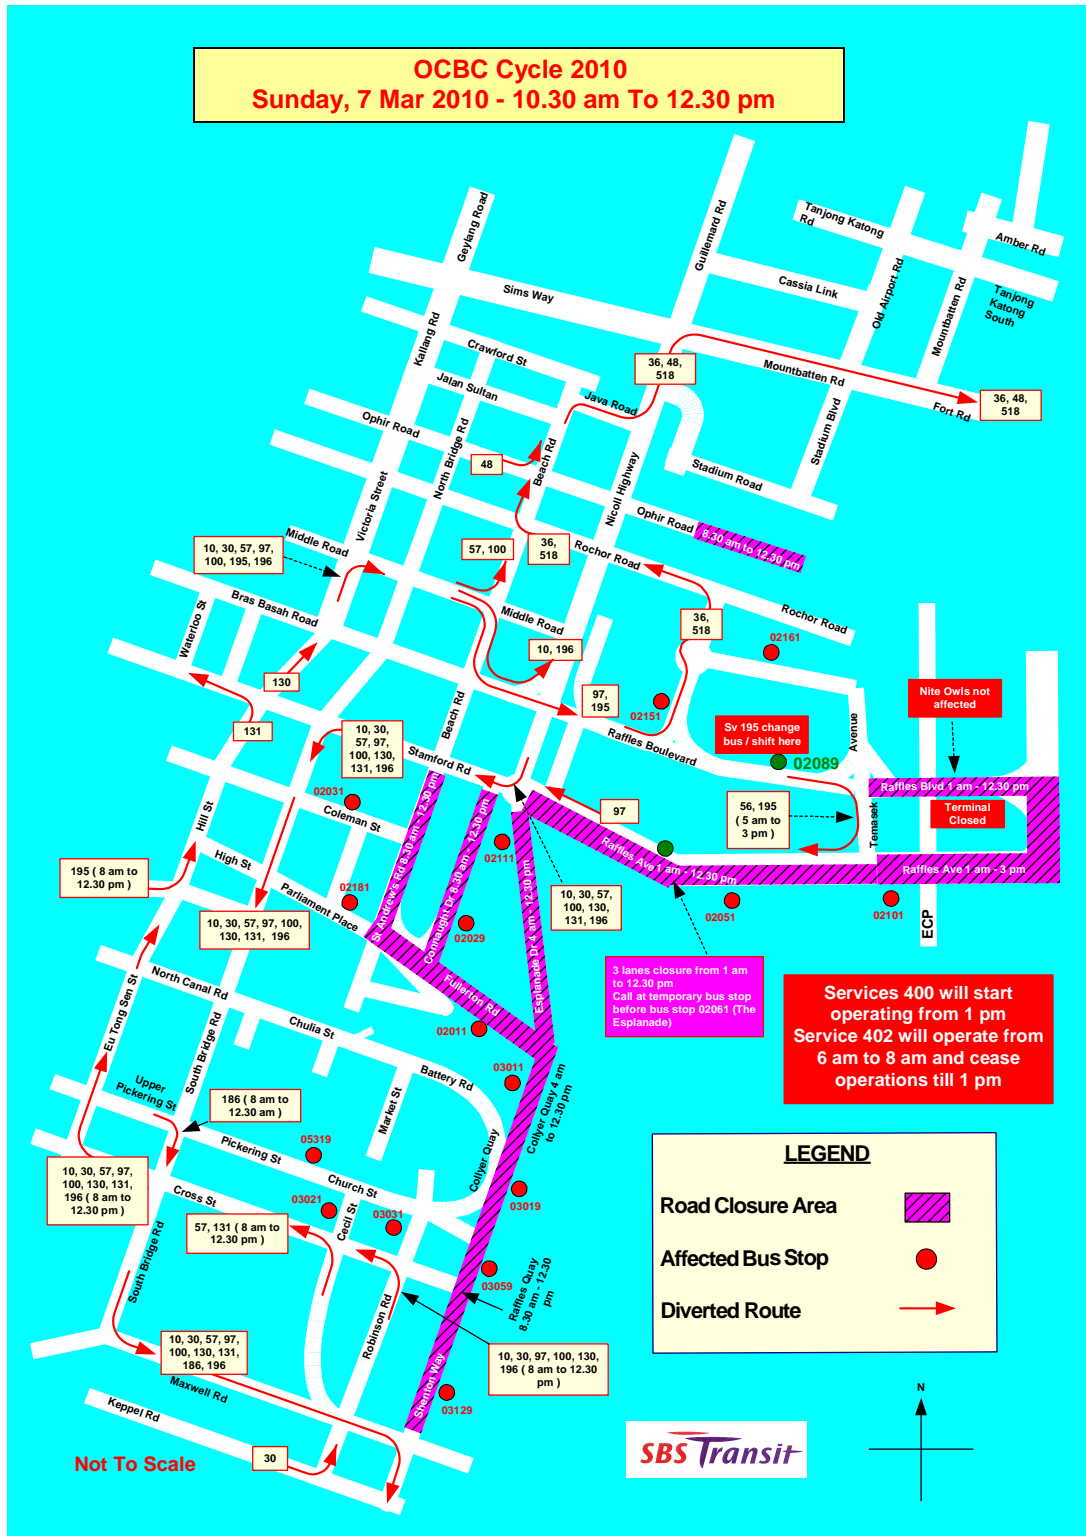

Route Diversion 巴士路线改道

Affected Services 受影响路线

2, 7, 10, 11, 12, 13, 14, 16, 30, 31, 32, 33, 36, 48, 51, 56, 57, 63, 70M, 80, 97, 100, 111, 130, 131, 133, 145, 158, 162M, 175, 186, 195, 196, 197, 400, 402, 502 & 518

OCBC Cycle 2010, Sunday, 7 Mar 2010

For more information, please call TransitLink Hotline at 1800-CALL ONE (1800-2255 663) or visit our website www.sbstransit.com.sg
For feedback on our bus/NEL services, please call our Customer Relations Centre at 1800-2872727

Company Registration No.: 199206653M

www.sbstransit.com.sg