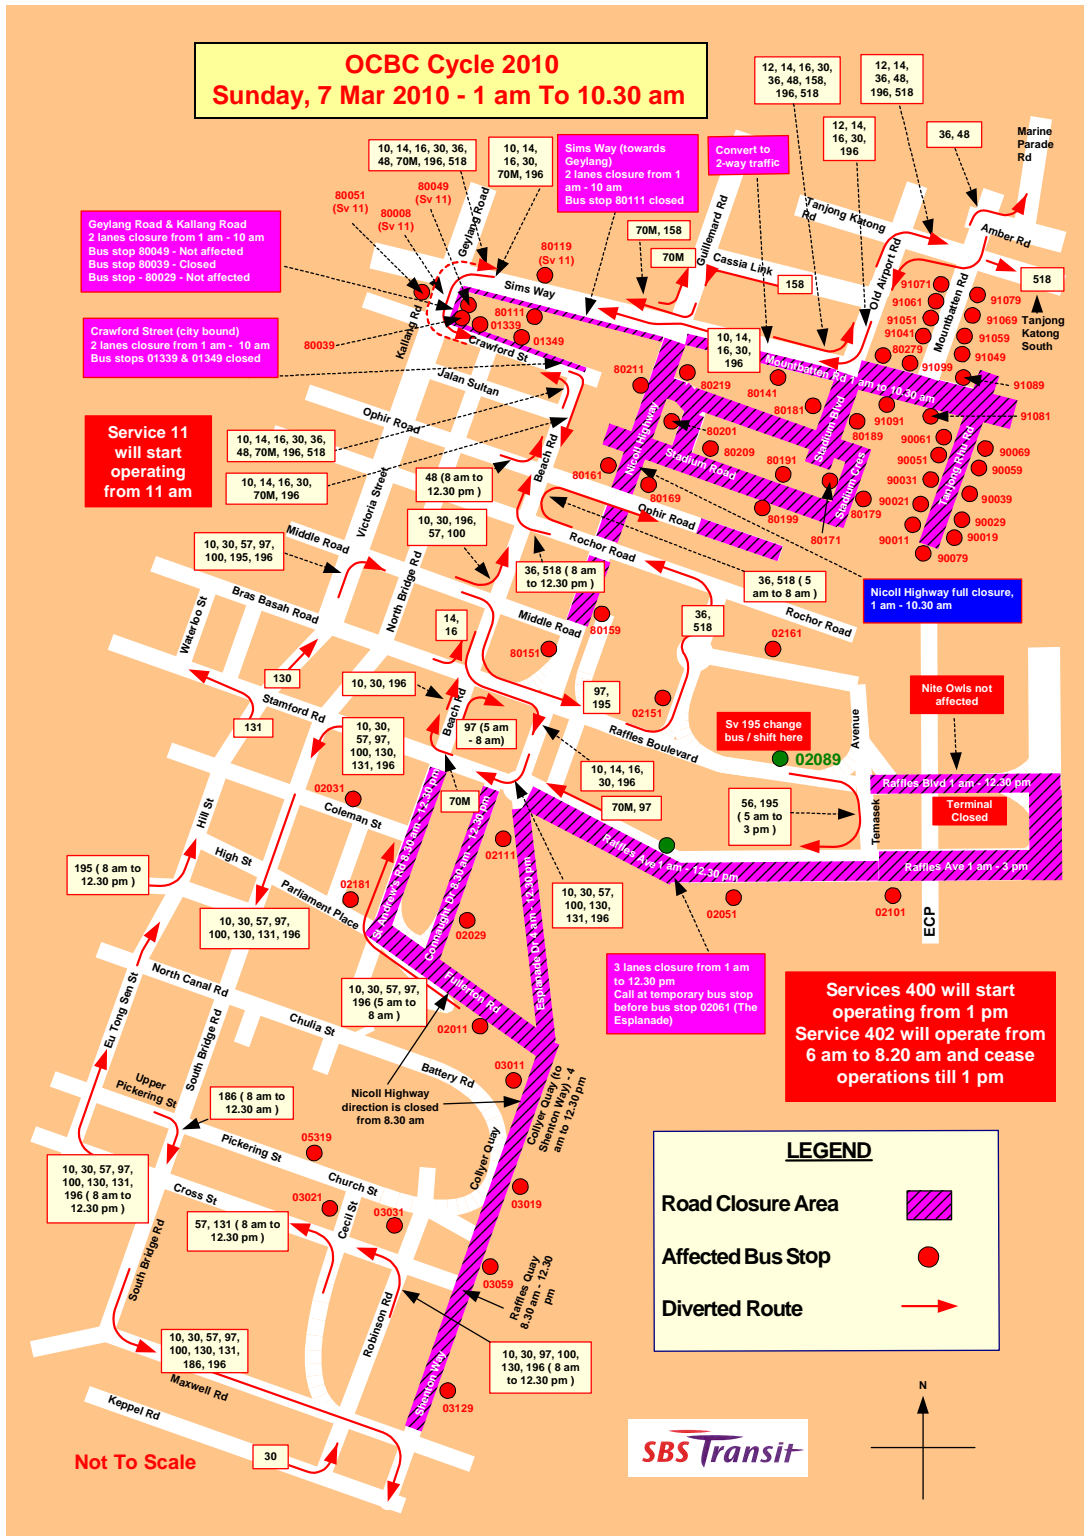

Route Diversion 巴士路线改道

Affected Services 受影响路线

2, 7, 10, 11, 12, 13, 14, 16, 30, 31, 32, 33, 36, 48, 51, 56, 57, 63, 70M, 80, 97, 100, 111, 130, 131, 133, 145, 158, 162M, 175, 186, 195, 196, 197, 400, 402, 502 & 518

OCBC Cycle 2010, Sunday, 7 Mar 2010

For service information, please call TransitLink Hotline at 1800-CALL ONE (1800-2255 663) or visit our website www.sbstransit.com.sg
For feedback on our bus/NEL services, please call our Customer Relations Centre at 1800-2872727

查询服务资讯, 请电通联热线1800-CALL ONE (1800-2255 663)或查阅我们的网页 www.sbstransit.com.sg
反映巴士或地铁服务情况, 请电我们的顾客联络中心: 1800-2872727

Company Registration No.: 199206653M