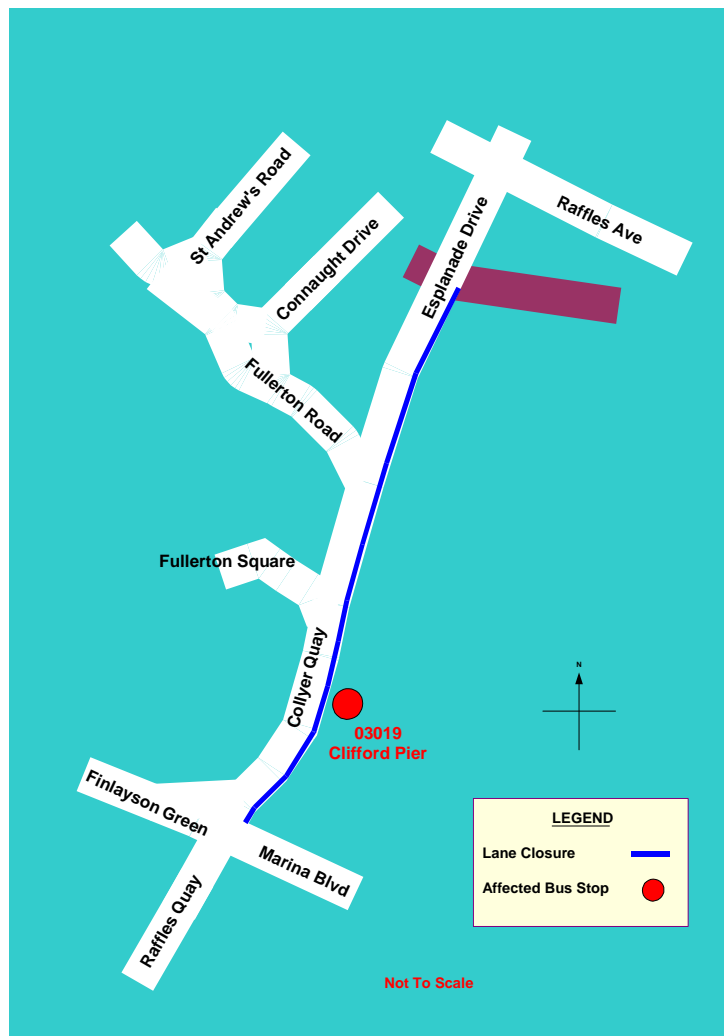

Bus Stop Closed 车站关闭

Affected Services 受影响路线

10, 57, 70, 97, 97e, 100, 107, 130, 131, 162, 196 & 196e

Affected Bus Stop 受影响车站

03019 (Clifford Pier 红灯码头)

SGX Bull Charge 2009

Friday, 20 Nov 2009

6 pm to 7.30 pm

We regret any inconvenience caused. 不便之处, 敬请原谅.

For service information, please call TransitLink Hotline at 1800-CALL ONE (1800-2255 663) or visit our website www.sbstransit.com.sg
For feedback on our bus/NEL services, please call our Customer Relations Centre at 1800-2872727

欲查询服务资讯, 请电通联热线1800-CALL ONE (1800-2255 663)或查阅我们的网页 www.sbstransit.com.sg
欲反映巴士或地铁服务情况, 请电我们的顾客联络中心: 1800-2872727

Company Registration No.: 199206653M

www.sbstransit.com.sg