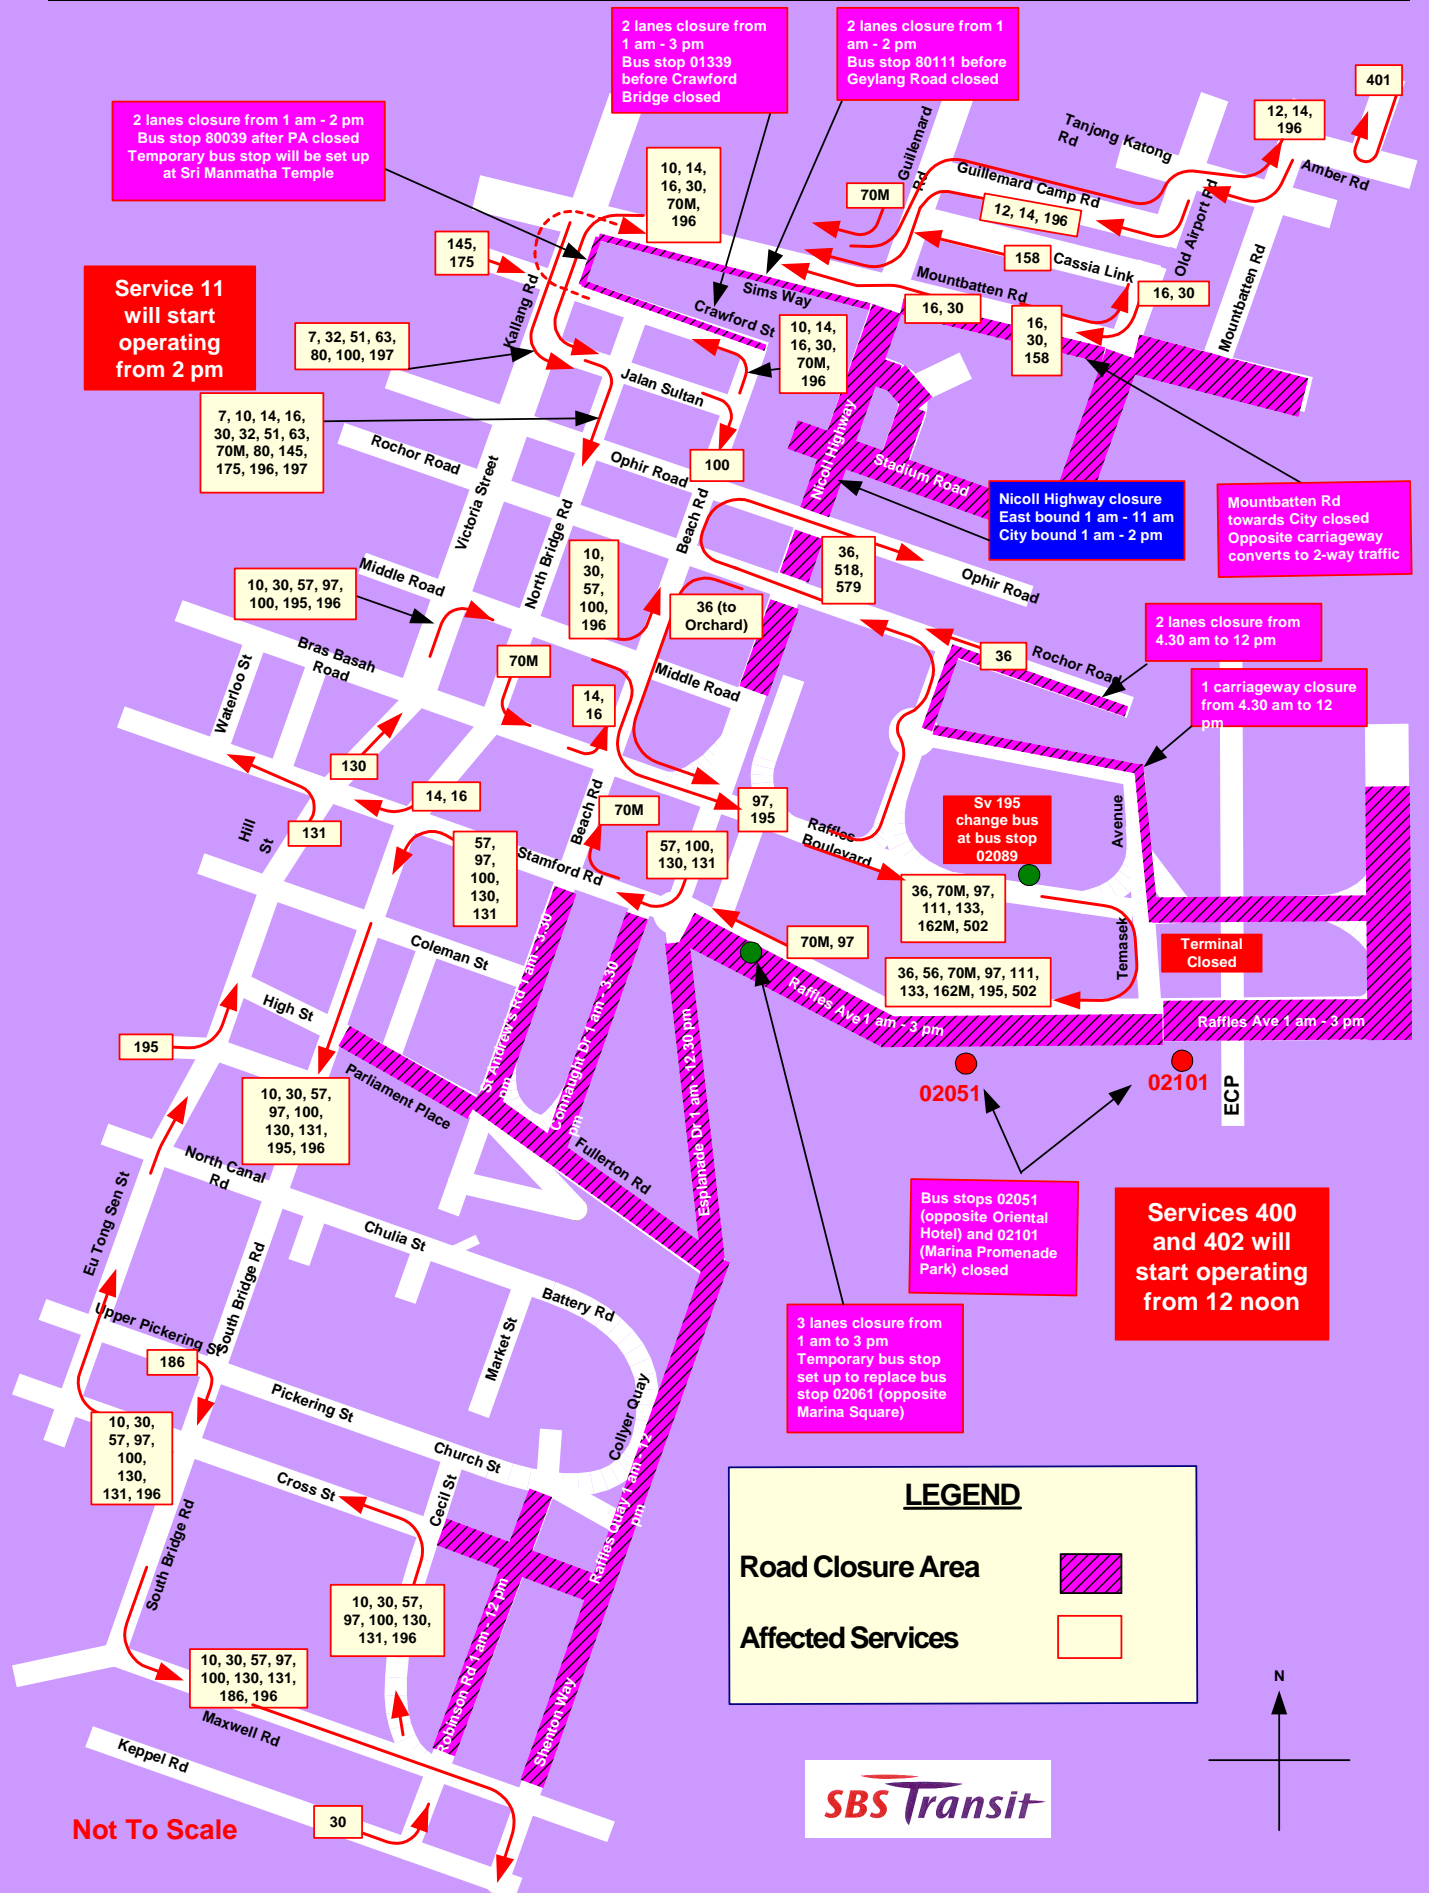

STANDARD CHARTERED SINGAPORE MARATHON 2008

Sunday, 7 Dec 2008 - 1 am To 12.30 pm

STANDARD CHARTERED SINGAPORE MARATHON 2008

Sunday, 7 Dec 2008 - 12.30 pm - 2 pm

STANDARD CHARTERED SINGAPORE MARATHON 2008

Sunday, 7 Dec 2008 - 2 pm - 3.30 pm