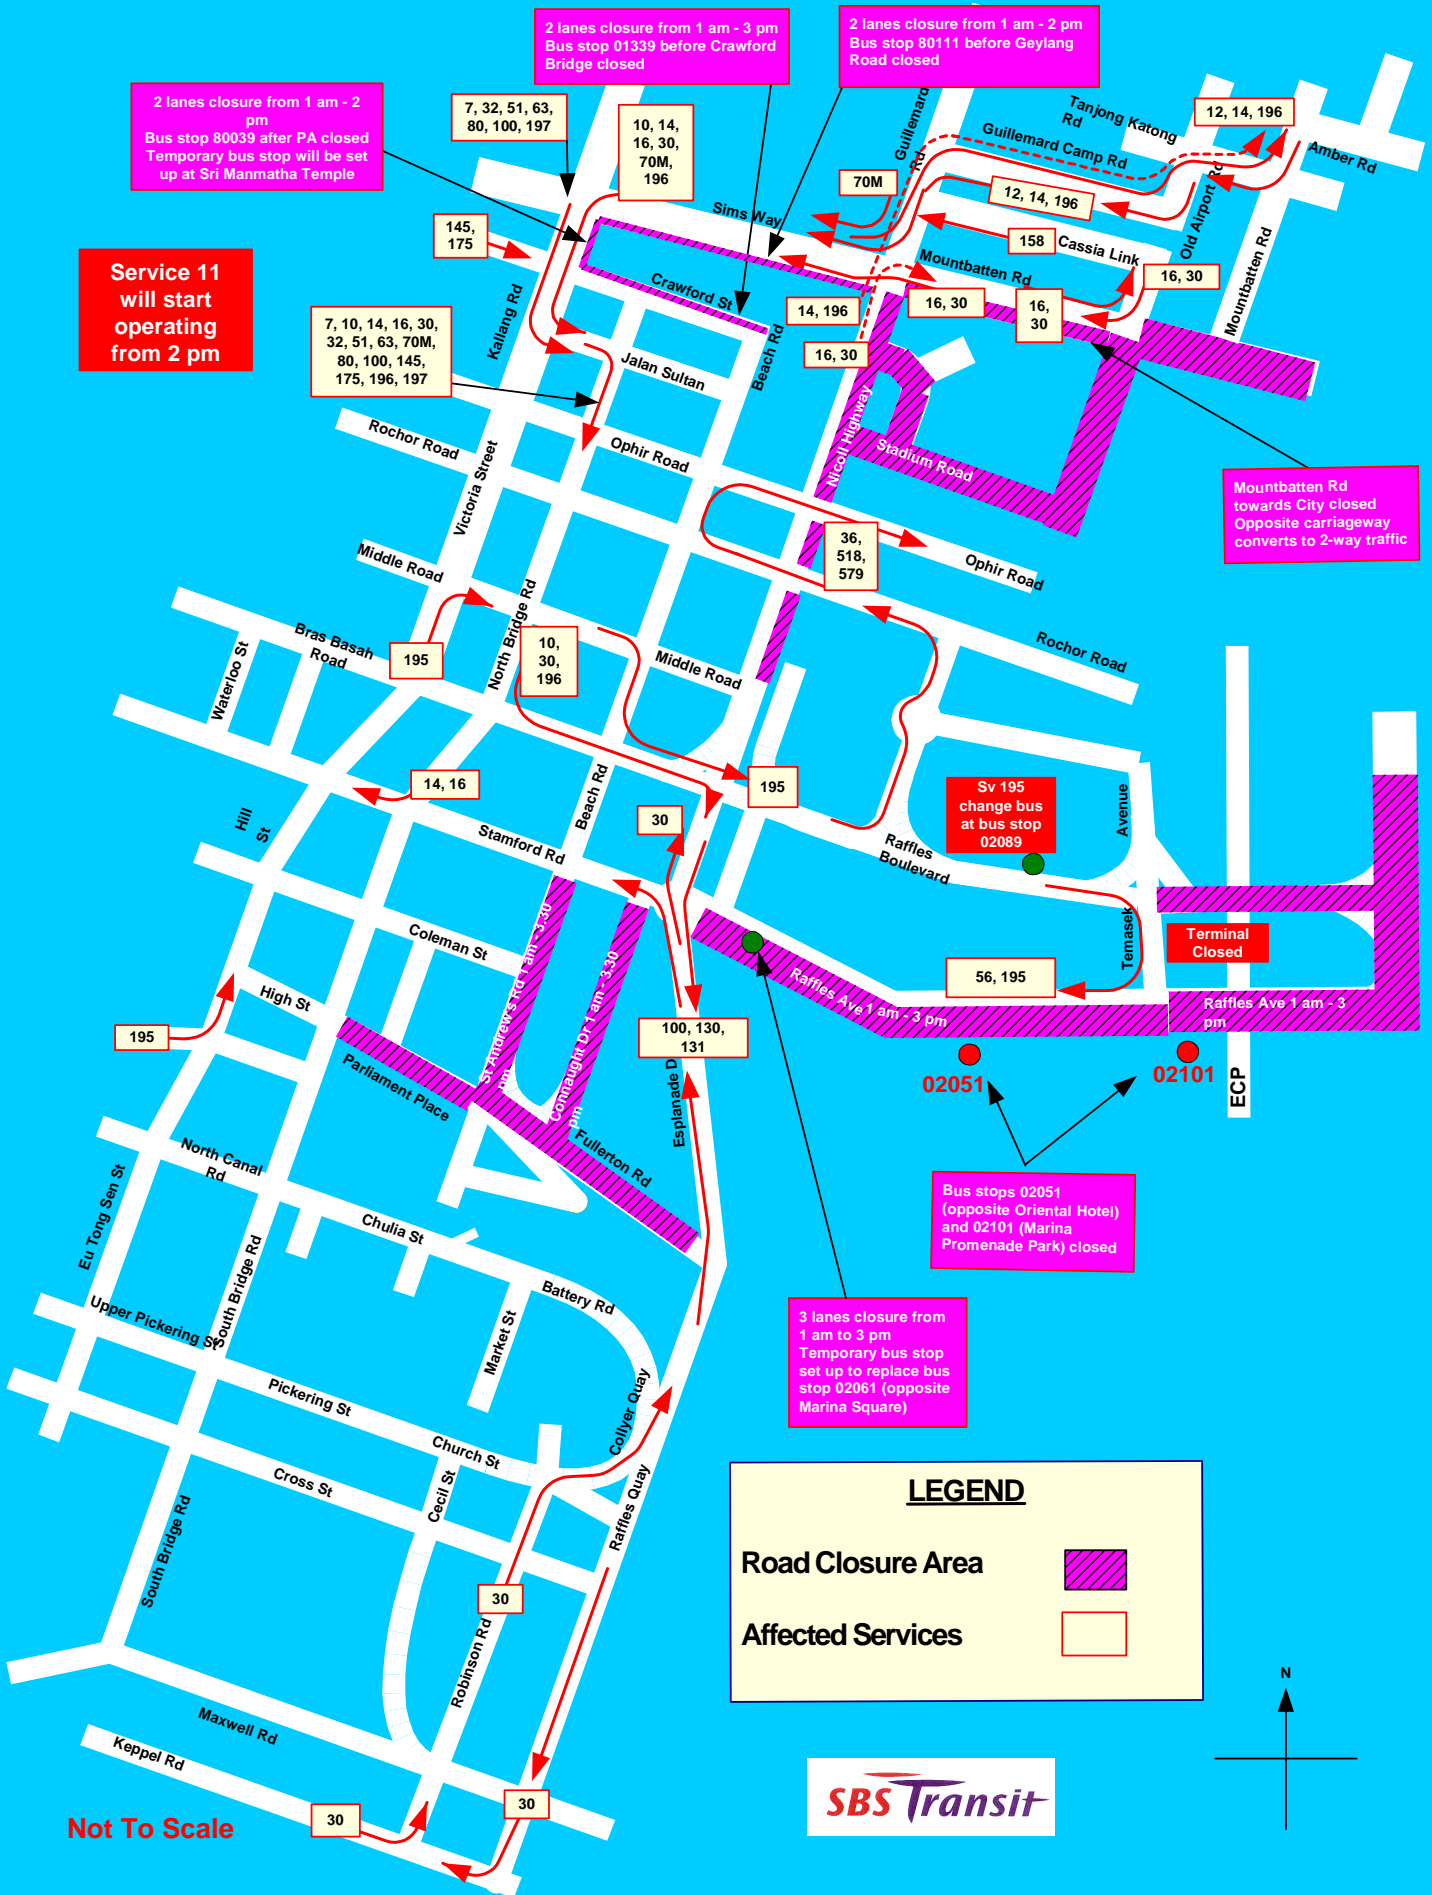

STANDARD CHARTERED SINGAPORE MARATHON 2008

Sunday, 7 Dec 2008 - 1 am To 12.30 pm

STANDARD CHARTERED SINGAPORE MARATHON 2008

Sunday, 7 Dec 2008 - 12.30 pm - 2 pm

STANDARD CHARTERED SINGAPORE MARATHON 2008

Sunday, 7 Dec 2008 - 2 pm - 3.30 pm