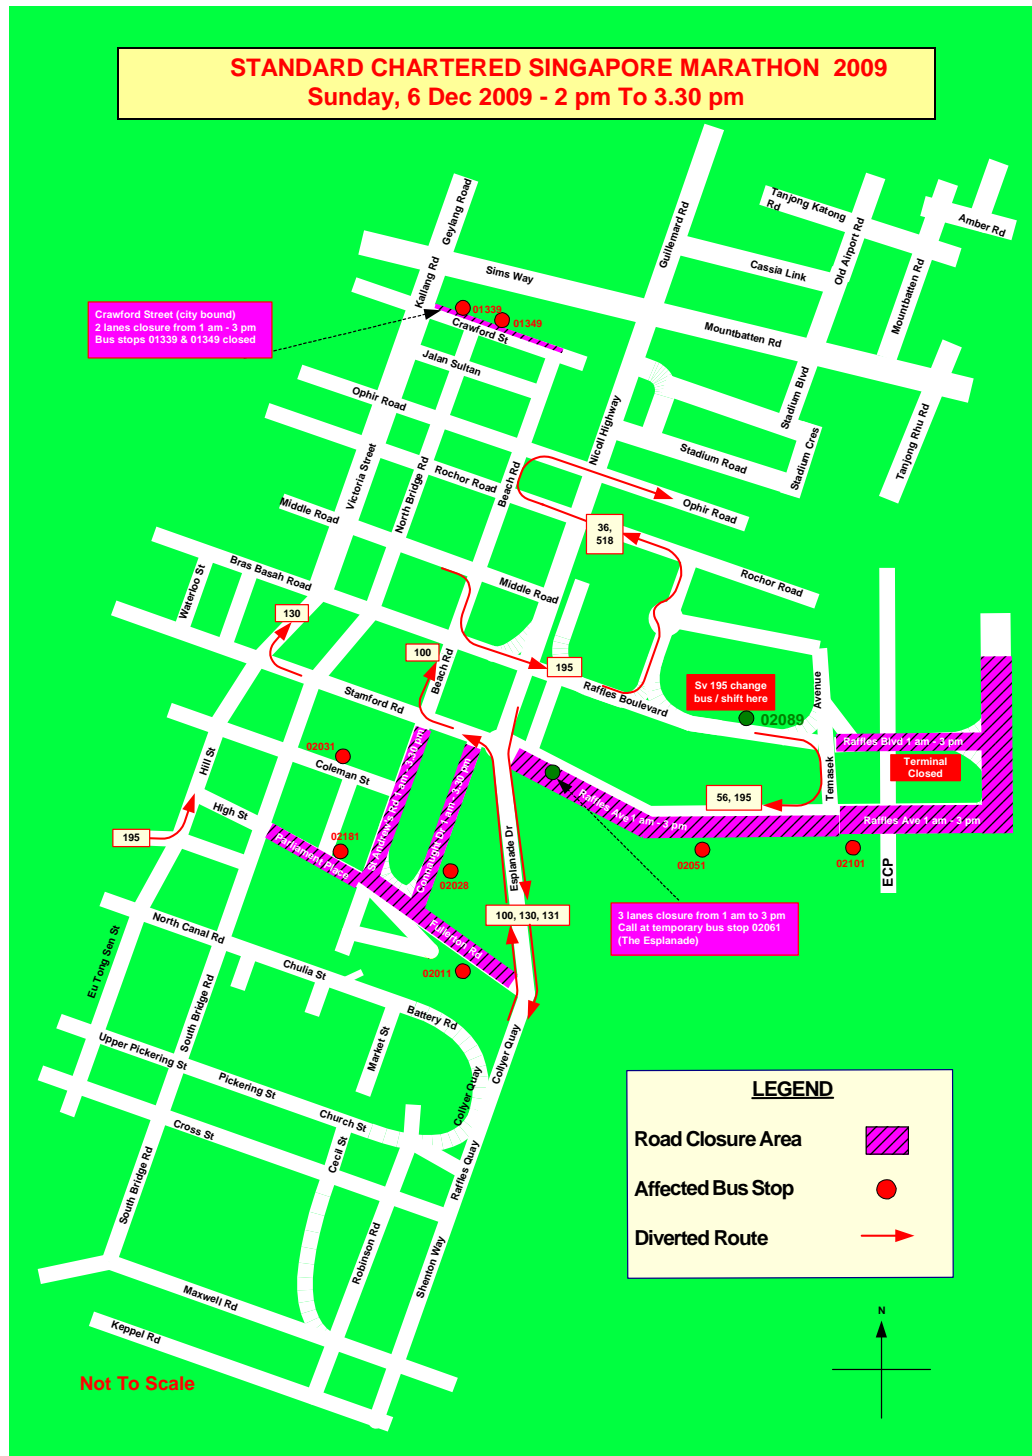

Route Diversion 巴士路线改道

Affected Services 受影响路线

2, 7, 10, 11, 12, 13, 14, 16, 30, 31, 32, 33, 36, 51, 56, 57, 63, 70M, 80, 97, 100, 111, 130, 131, 133, 145, 158, 162M, 175, 186, 195, 196, 197, 400, 401, 402, 502, 518 and Nite Owls

Standard Chartered Singapore Marathon 2009
Sunday, 6 Dec 2009

For more information, please call TransitLink Hotline at 1800-CALL ONE (1800-2255 663) or visit our website www.sbstransit.com.sg
For feedback on our bus/NEL services, please call our Customer Relations Centre at 1800-2872727

服务资讯, 请电通联热线1800-CALL ONE (1800-2255 663)或查阅我们的网页 www.sbstransit.com.sg
巴士或地铁服务情况, 请电我们的顾客联络中心: 1800-2872727

Company Registration No.: 199206653M