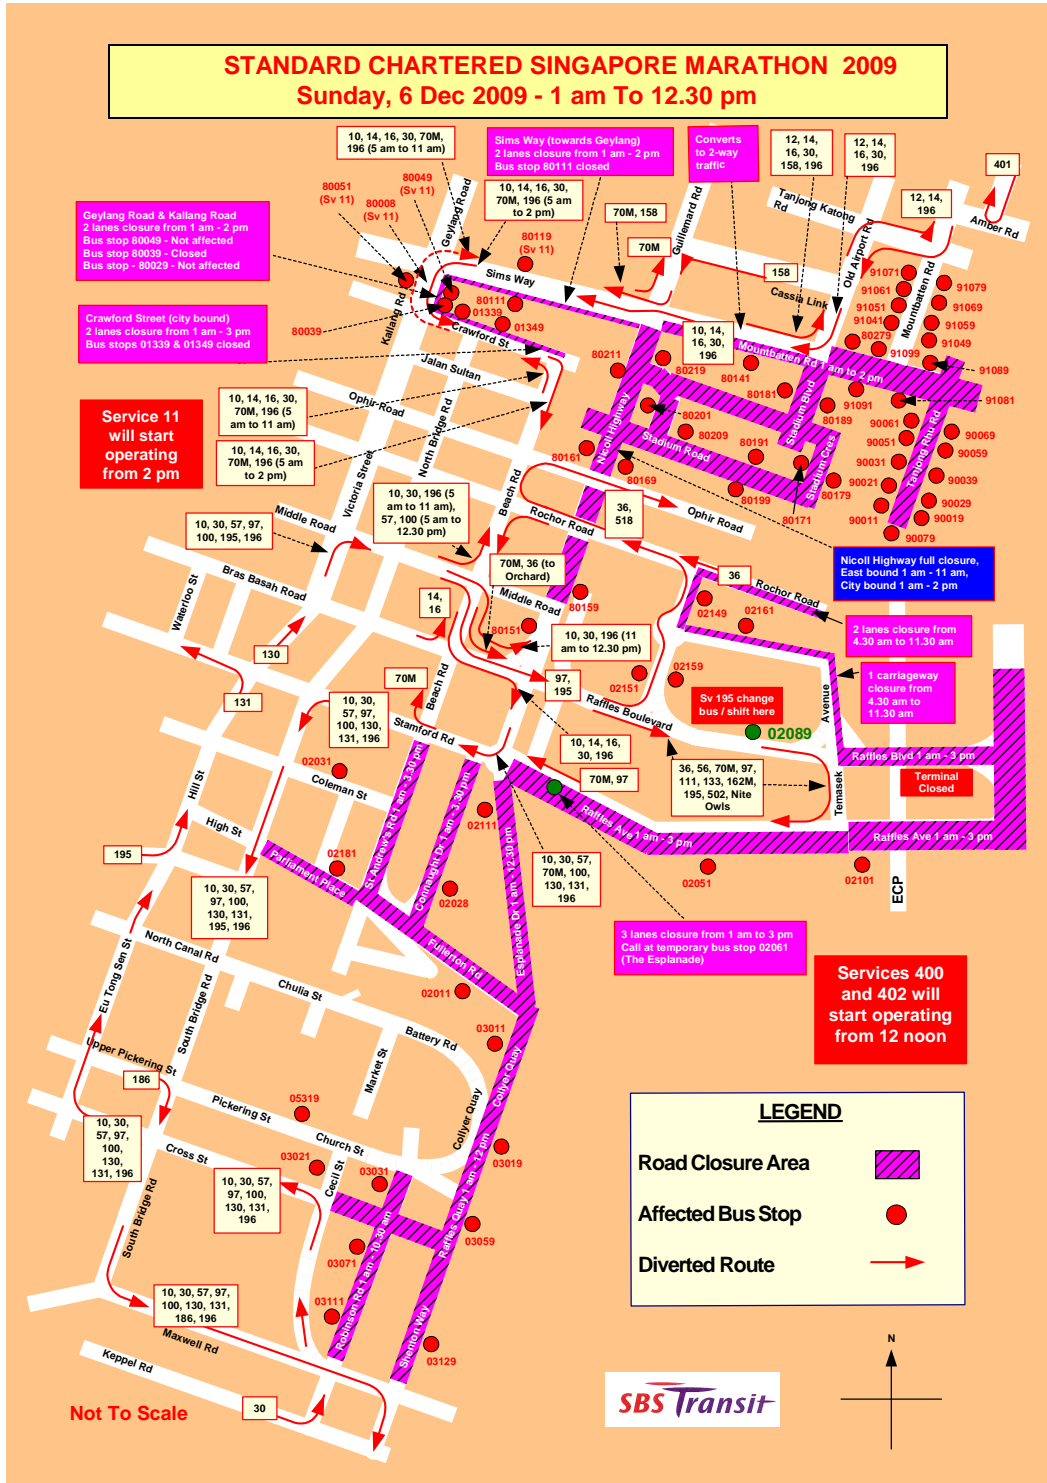

Route Diversion 巴士路线改道

Affected Services 受影响路线

2, 7, 10, 11, 12, 13, 14, 16, 30, 31, 32, 33, 36, 51, 56, 57, 63, 70M, 80, 97, 100, 111, 130, 131, 133, 145, 158, 162M, 175, 186, 195, 196, 197, 400, 401, 402, 502, 518 and Nite Owls

Standard Chartered Singapore Marathon 2009
Sunday, 6 Dec 2009

For service information, please call TransitLink Hotline at 1800-CALL ONE (1800-2255 663) or visit our website www.sbstransit.com.sg
For feedback on our bus/NEL services, please call our Customer Relations Centre at 1800-2872727

查询服务资讯, 请电通联热线1800-CALL ONE (1800-2255 663)或查阅我们的网页 www.sbstransit.com.sg
反映巴士或地铁服务情况, 请电我们的顾客联络中心: 1800-2872727

Company Registration No.: 199206653M