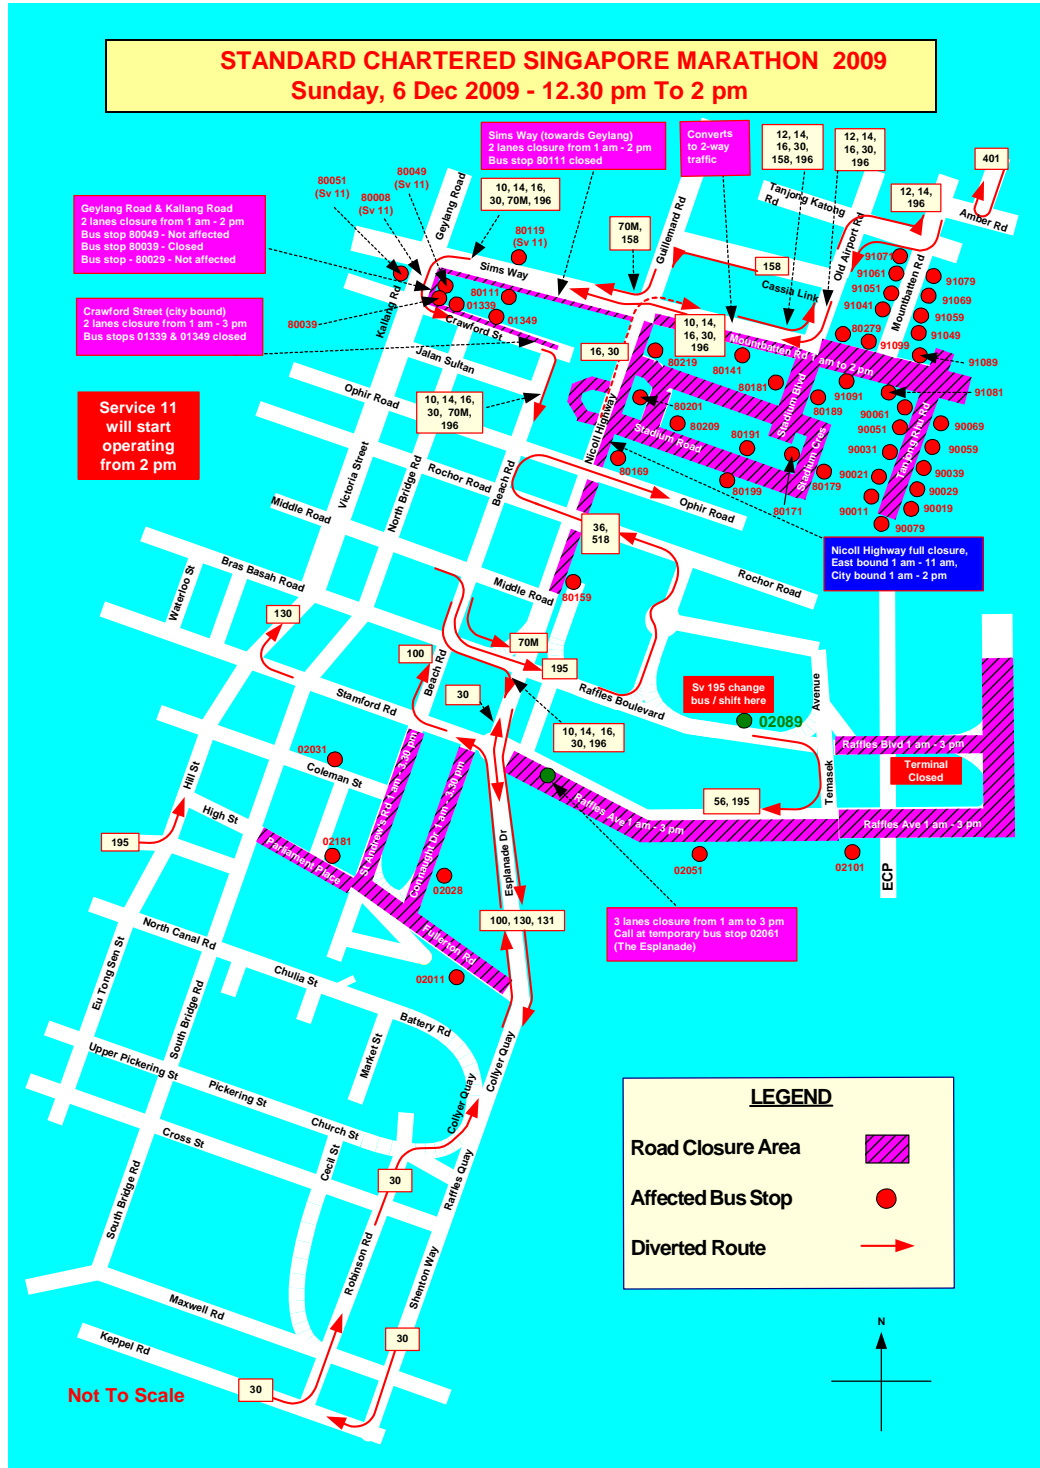

Route Diversion 巴士路线改道

Affected Services 受影响路线

2, 7, 10, 11, 12, 13, 14, 16, 30, 31, 32, 33, 36, 51, 56, 57, 63, 70M, 80, 97, 100, 111, 130, 131, 133, 145, 158, 162M, 175, 186, 195, 196, 197, 400, 401, 402, 502, 518 and Nite Owls

Standard Chartered Singapore Marathon 2009 Sunday, 6 Dec 2009

For more information, please call TransitLink Hotline at 1800-CALL ONE (1800-2255 663) or visit our website www.sbstransit.com.sg
For feedback on our bus/NEL services, please call our Customer Relations Centre at 1800-2872727

Company Registration No.: 199206653M