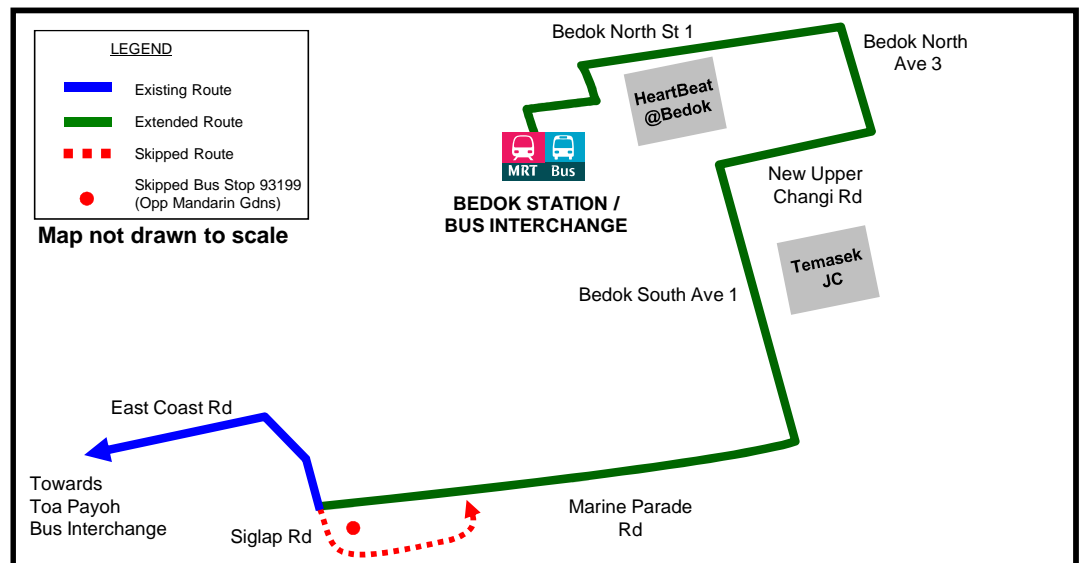

New Calling Bus Stops Towards Bedok Interchange

Road Name	Bus Stop Description	Bus Stop No.
Marine Parade Rd	Opp Laguna Pk	93031
	Hua Xin Ct	93041
Bedok South Ave 1	Eastern Lagoon II	93139
	Opp Casafina/Temasek JC	84159
New Upp Changi Rd	Blk 221 A	84041
Bedok North Ave 3	Blk 220 CP	84191
Bedok North St 1	Bedok Ctrl PO	84351
Bedok North Dr	Bedok Int	84009

New Calling Bus Stops Towards Toa Payoh Interchange

Road Name	Bus Stop Description	Bus Stop No.
Bedok North Dr	Bedok Int	84009
Bedok North St 1	Opp Bedok Ctrl PO	84359
Bedok North Ave 3	Opp Blk 220 CP	84199
New Upp Changi Rd	Blk 27	84049
Bedok South Ave 1	Casafina	84151
	Opp Eastern Lagoon II	93131
Marine Parade Rd	Lagoon View	93049
	Laguna Pk	93039

Amended Operating Hours / 穿行时间 / Waktu Operasi / செவை நேரம்

From Toa Payoh Bus Interchange	Daily 6.00am – 12.00am
From Bedok Bus Interchange	Daily 5.40am – 11.30pm

For more information, please call SBS Transit Customer Relations Centre at 1800-287 2727 (7.30am - 8.00pm daily) or visit www.sbstransit.com.sg

欲知更多详情，请致电新捷运顾客联络中心 1800-287 2727（平日早上7时30分至晚上8时）或查阅我们的网站 www.sbstransit.com.sg ● Untuk keterangan lanjut, sila hubungi Pusat Perhubungan Pelanggan SBS Transit di talian 1800-287 2727 (Setiap hari 7.30 pagi - 8 malam) atau layari www.sbstransit.com.sg ● மேலும் விவரங்களுக்கு, எஸ்பிஎஸ் டிரான்ஸிட் வாடிக்கையாளர் தொடர்பு நிலைய எண் 1800-287 2727 (தினமும் காலை 7.30 மணி - இரவு 8.00 மணி) யை தொடர்பு கொள்ளவும் அல்லது www.sbstransit.com.sg என்ற இணைய பக்கத்திற்கு செல்லவும்