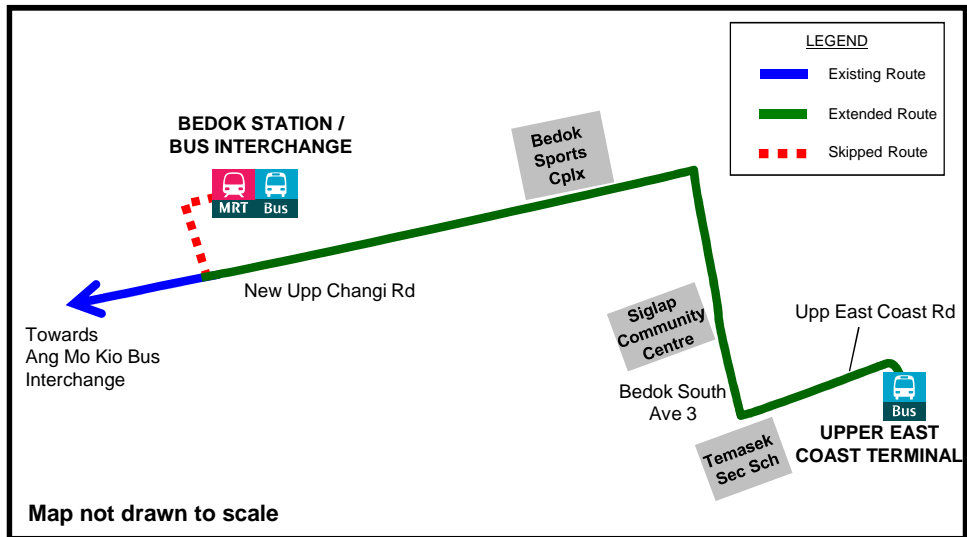

New Calling Bus Stops Towards Upper East Coast Terminal

Road Name	Bus Stop Description	Bus Stop No.
New Upp Changi Rd	Bedok Stn Exit B	84031
	Blk 221A	84041
	Bedok Sports Cplx	84051
	The Tanamera Condo	84061
Bedok South Ave 3	Opp Blk 49	84101
	Blk 172	84661
	Aft Blk 156	84671
Upp East Coast Rd	Opp Temasek Sec Sch	94051
	Kew Green Condo	94061
	Upp East Coast Ter	94009

New Calling Bus Stops Towards Ang Mo Kio Interchange

Road Name	Bus Stop Description	Bus Stop No.
Upp East Coast Rd	Upp East Coast Ter	94009
	Opp Kew Green Condo	94069
	Temasek Sec Sch	94059
Bedok South Ave 3	Opp Blk 156	84679
	Blk 73	84669
	Blk 50	84109
New Upp Changi Rd	Blk 55	84069
	Blk 65	84059
	Blk 27	84049
	Bedok Stn Exit A	84039

Operating Hours / 穿行时间 / Waktu Operasi / சேவை நேரம்

From Ang Mo Kio Bus Interchange	Daily 5.30am – 11.45pm
From Upper East Coast Terminal	Daily 5.30am – 11.30pm (amended) *Note: The first trip from Bedok Station, Exit A (Bus Stop 84039) starts at 5.15am, Mondays to Saturdays and at 5.30am on Sundays and Public Holidays.

For more information, please call SBS Transit Customer Relations Centre at 1800-287 2727 (7.30am - 8.00pm daily) or visit www.sbstransit.com.sg ●

欲知更多详情，请致电新捷运顾客联络中心 1800-287 2727（平日早上7时30分至晚上8时）或查阅我们的网站 www.sbstransit.com.sg ● Untuk keterangan lanjut, sila hubungi Pusat Perhubungan Pelanggan SBS Transit di talian 1800-287 2727 (Setiap hari 7.30 pagi - 8 malam) atau layari www.sbstransit.com.sg ● மேலும் விவரங்களுக்கு, எஸ்பிஎஸ் டிரான்ஸ்பிட்டு வாடிக்கையாளர் தொடர்பு நிலையம் எண் 1800-287 2727 தினமும் காலை 7.30 மணி - இரவு 8.00 மணி) யை தொடர்பு கொள்ளவும் அல்லது www.sbstransit.com.sg என்ற இணைய பக்கத்திற்கு செல்லவும்