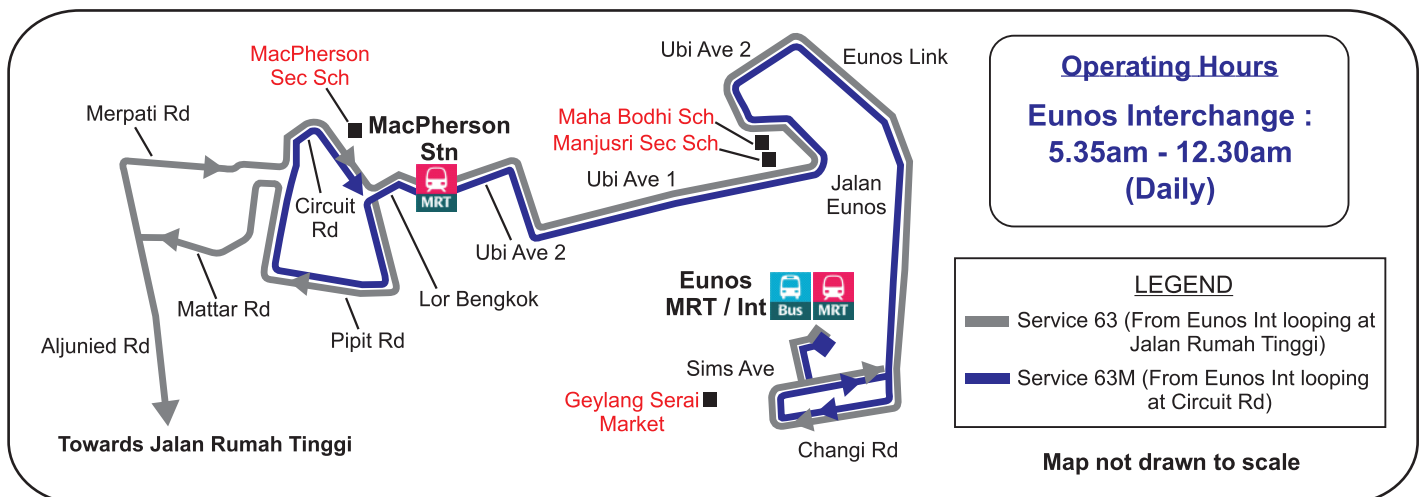

Bringing You More Buses, Better Rides

63M Extension of Operating Hours from Sunday, 13 July 2014 川行时间从2014年7月13日(星期日)起延长

- Supplements Service 63 with extended operating hours from 5.35am to 12.30am daily
- Provides residents with convenient access to Eunos and MacPherson MRT stations, Geylang Serai Market and schools such as Maha Bodhi School, Manjusri Sec School and MacPherson Sec School
- Enhances local connectivity in MacPherson Estate
- 为补助路线63，路线63M的川行时间将延长：每日从清晨5时35分至凌晨12时30分。
- 方便居民通往友诺士和麦波申地铁站、芽笼士乃市场和学校如菩提、文殊中学和麦波申中学
- 加强麦波申区内的连接

Road Name	Bus Stop Description	Bus Stop No.
EUNOS RD 2	EUNOS INT	82009
SIMS AVE	EUNOS STN	82061
JLN EUNOS	EUNOS STN	83101
	BLK 17	83111
	BLK 322	72011
EUNOS LINK	BLK 311	71099
UBI AVE 2	BLK 302	71139
	BLK 318	71101
	BLK 343	71111
	PAYA UBI IND PK	71201
UBI AVE 1	UBI 55	71211
	MEIBAN IND BLDG	71221
UBI RD 1	AZTECH BLDG	71169
LOR BENGKOK	OPP MACPHERSON SEC SCH	70391
CIRCUIT RD	ITE MACPHERSON CAMPUS 1	70201
PIPIT RD	BLK 90	70211
	BLK 79 FC	70221
	BLK 77	70171
	BLK 36	70181
CIRCUIT RD	MACPHERSON SEC SCH	70191
	BLK 3019	71161
UBI RD 1	OPP MEIBAN IND BLDG	71229
UBI AVE 1	UBI TECHPARK	71219
	OPP PAYA UBI IND PK	71209
	OPP BLK 343	71119
	MAHA BODHI SCH	71109
EUNOS LINK	BLK 637	71091
JLN EUNOS	EUNOS MANS	72019
	OPP BLK 16	83119
	OPP EUNOS STN	83109
CHANGI RD	AFT GE LIFE CTR	82069
JLN TURI	BLK 3A	82221
EUNOS RD 2	EUNOS INT	82009