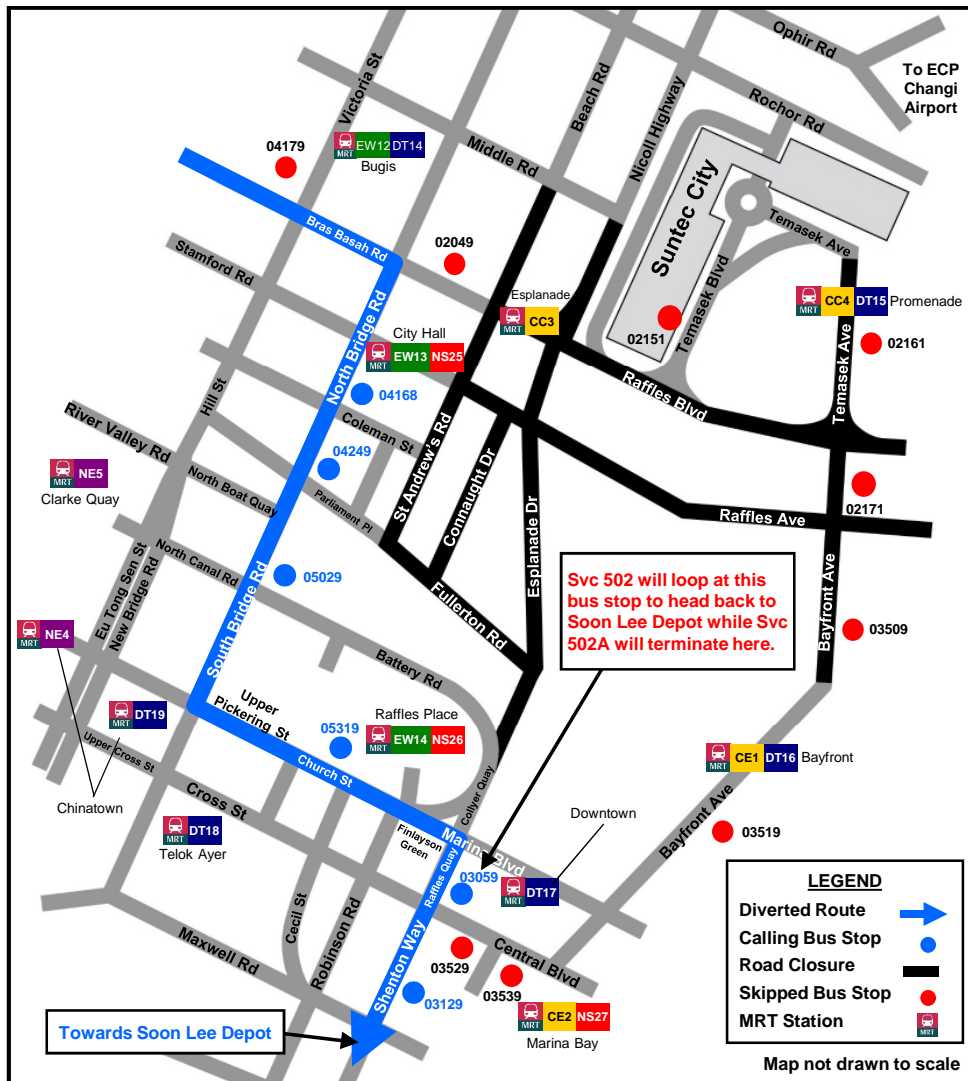

2017 Formula One™ Singapore Grand Prix

Express
502

Express
502A

13 - 18 September 2017

Temporary Route Amendments

巴士暂时改道 Perubahan Perjalanan Sementara
பயணப்பாதையில் தற்காலிக மாற்றம்

Due to road closures for the event, **Service 502/502A** will be temporarily diverted, resulting in some bus stops being skipped along parts of Bras Basah Road, Temasek Boulevard, Temasek Avenue, Bayfront Avenue and Central Boulevard. During this period, it will temporarily call at new bus stops along North Bridge Road, South Bridge Road, Church Street and Raffles Quay. Service 502 will head back to Soon Lee Depot whilst 502A will terminate at the bus stop in front of One Raffles Quay (03059) along Raffles Quay.

活动期间，由于受道路关闭的影响，**502/502A号巴士**将暂时改道。巴士不会在勿拉士峇沙路、淡马锡林荫道、淡马锡道、贝弗兰道和中央林荫道的部分巴士站停靠。这段期间，巴士会在桥北路、桥南路、漆街和莱佛士码头的新巴士站停靠。502号巴士的终点在顺利巴士车厂，而502A号巴士会在莱佛士码头一号大厦前的03059号巴士站停靠。

Akibat penutupan jalan untuk acara tersebut, **Perkhidmatan bas 502 / 502A** akan dipesongkan buat sementara waktu, menyebabkan bas terpaksa melangkau beberapa perhentian bas di Bras Basah Road, Temasek Boulevard, Temasek Avenue, Bayfront Avenue dan Central Boulevard. Dalam tempoh ini, ia akan berhenti buat sementara waktu di perhentian bas baru di North Bridge Road, South Bridge Road, Church Street dan Raffles Quay. Perkhidmatan bas 502 akan kembali ke Soon Lee Depot manakala 502A akan menamatkan perjalanan di perhentian bus di depan One Raffles Quay (03059) di Raffles Quay.

- Bus Stops Skipped: 13 - 18 Sep**
- Bras Basah Rd**
- 04179 NTUC Income Centre
 - 02049 Raffles Hotel
- Temasek Blvd**
- 02151 Suntec Convention Centre
- Temasek Ave**
- 02161 Promenade Station
 - 02171 Opp The Ritz-Carlton
- Bayfront Ave**
- 03509 Marina Bay Sands Hotel
 - 03519 Opp Marina Bay Sands MICE
- Central Blvd**
- 03539 Marina Bay Station
 - 03529 Downtown Station