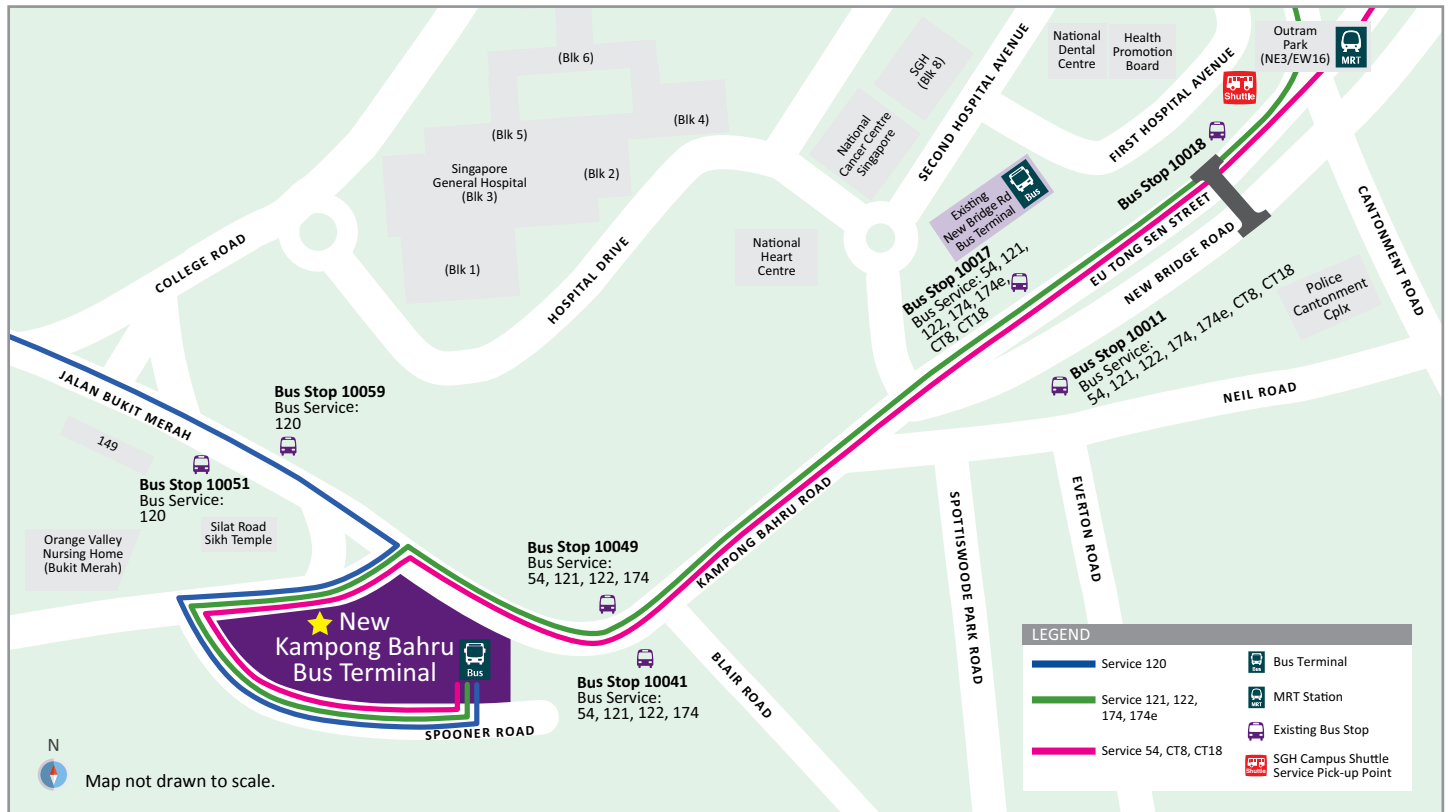

The New Bridge Road Bus Terminal will be relocated to Kampong Bahru Bus Terminal situated along Spooner Road with effect from Saturday, 10 March 2018. Eight existing bus services – 54, 120, 121, 122, 174, 174e, CT8 and CT18 – will continue to operate from the new relocated Terminal.

Services 54, 121, 122, 174, 174e, CT8 and CT18 will call at additional bus stops along Kampong Bahru Road and New Bridge Road. Service 120 will skip bus stops along Eu Tong Sen Street, Neil Road and Kampong Bahru Road.

Commuters travelling to Singapore General Hospital, can alight at bus stop 10011, cross the pedestrian overhead bridge and board the SGH Shuttle Bus at pick up point 1 near bus stop 10018.