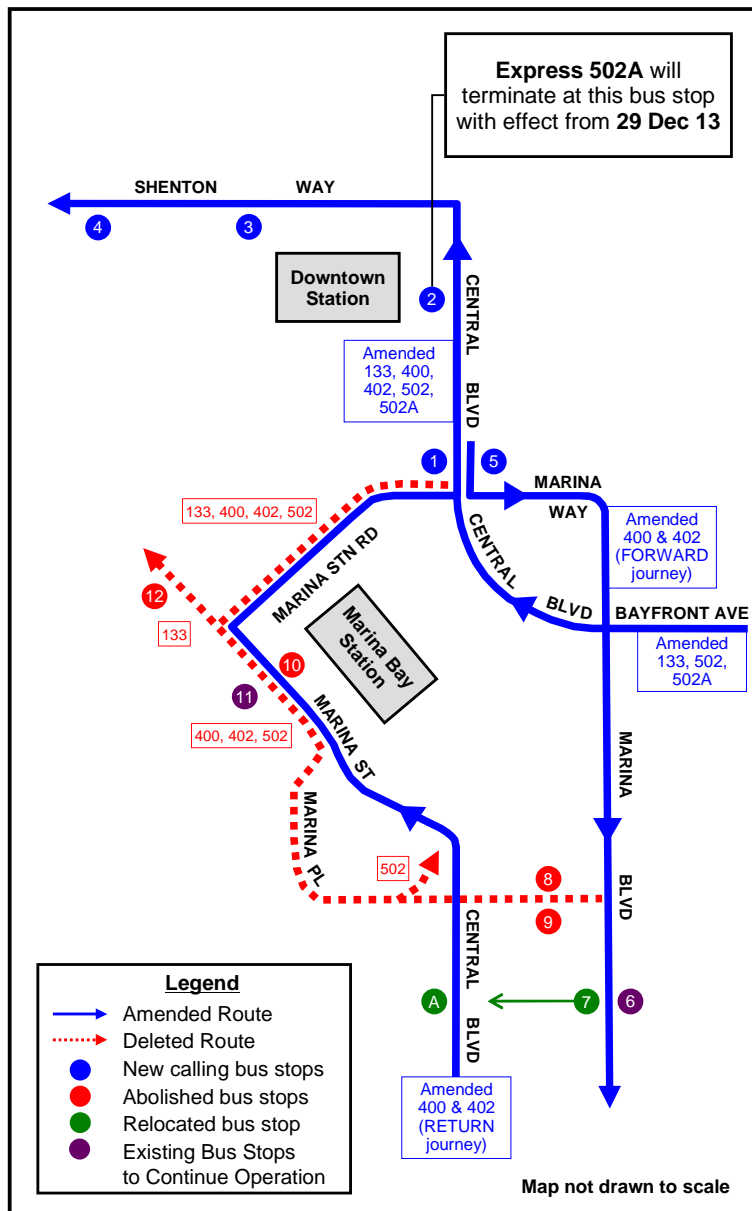

# Bus Services Affected by the Opening of Marina Coastal Expressway (MCE)

## 受滨海高速公路(MCE)通车所影响的巴士路线

From Sunday, 29 December 2013, the routes of Services 133, 400, 402 and Express 502/502A will be amended with the opening of the MCE. These Services will call at five new bus stops along Central Boulevard and Shenton Way but will stop serving four existing bus stops along Marina Station Road and Marina Street / Place. Details are as follows:

从2013年12月29日（星期日）起，路线133，400，402 和快捷路线 502/502A 将随滨海高速公路通车时被更改。这些路线将停留五个位于中央林荫道和珊顿大道的新巴士站而将不再停留四个现有位于滨海站路和滨海街 / 坊的巴士站。详情如下：

### Relocated Bus Stop

Bus Stop Number	Existing Location	New Location (From 29 Dec 13)	Remarks
03339	7 MARINA BOULEVARD - OPP MARINA CITY PK	A CENTRAL BOULEVARD - AFT MARINA GDNS DR	Services 400 & 402 will continue to call at this bus stop.