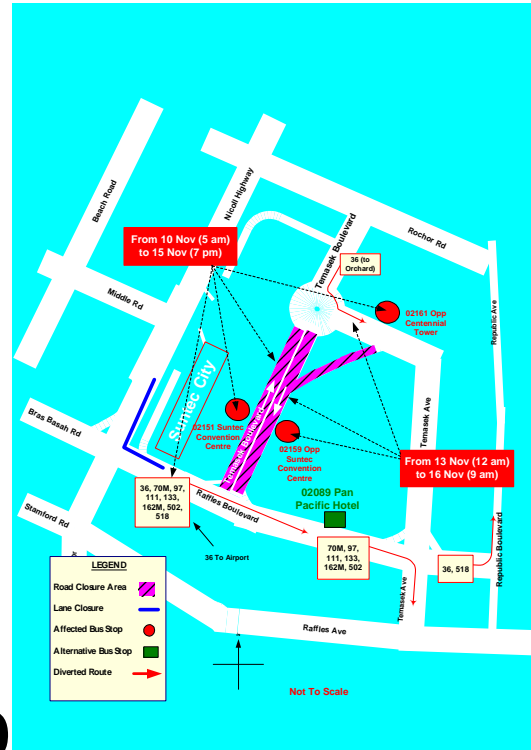

# Route Diversion 巴士路线改道

## Affected Services

受影响路线

36, 70M, 97, 111, 133,  
162M, 502 & 518

## APEC 2009

亚太经合组织会议2009

Tuesday to Monday

10 to 16 November 2009

These bus services will not call at the following bus stops 这路线将不在以下的车站停留载客:

Road 道路	Bus Stop 车站	Date & Time 日期和时间				Affected Services 路线
		From 从		To 到		
		Date日期	Time时间	Date日期	Time时间	
Temasek Boulevard	02151	10 Nov	5 am	15 Nov	7 pm	36, 70M, 97, 111, 133, 162M, 502, 518
	02159	12 Nov	12 am	16 Nov	9 am	36
Temasek Avenue	02161	10 Nov	5 am	15 Nov	7 pm	36, 70M, 97, 111, 133, 162M, 502, 518

During this period, passengers can board and alight from affected services at the bus stop (02089) outside Pan Pacific Hotel along Raffles Boulevard.

在这期间, 受影响路线的搭客可改在莱佛士林荫道泛太平洋酒店外的车站02089搭车

We regret any inconvenience caused. 不便之处, 敬请原谅.